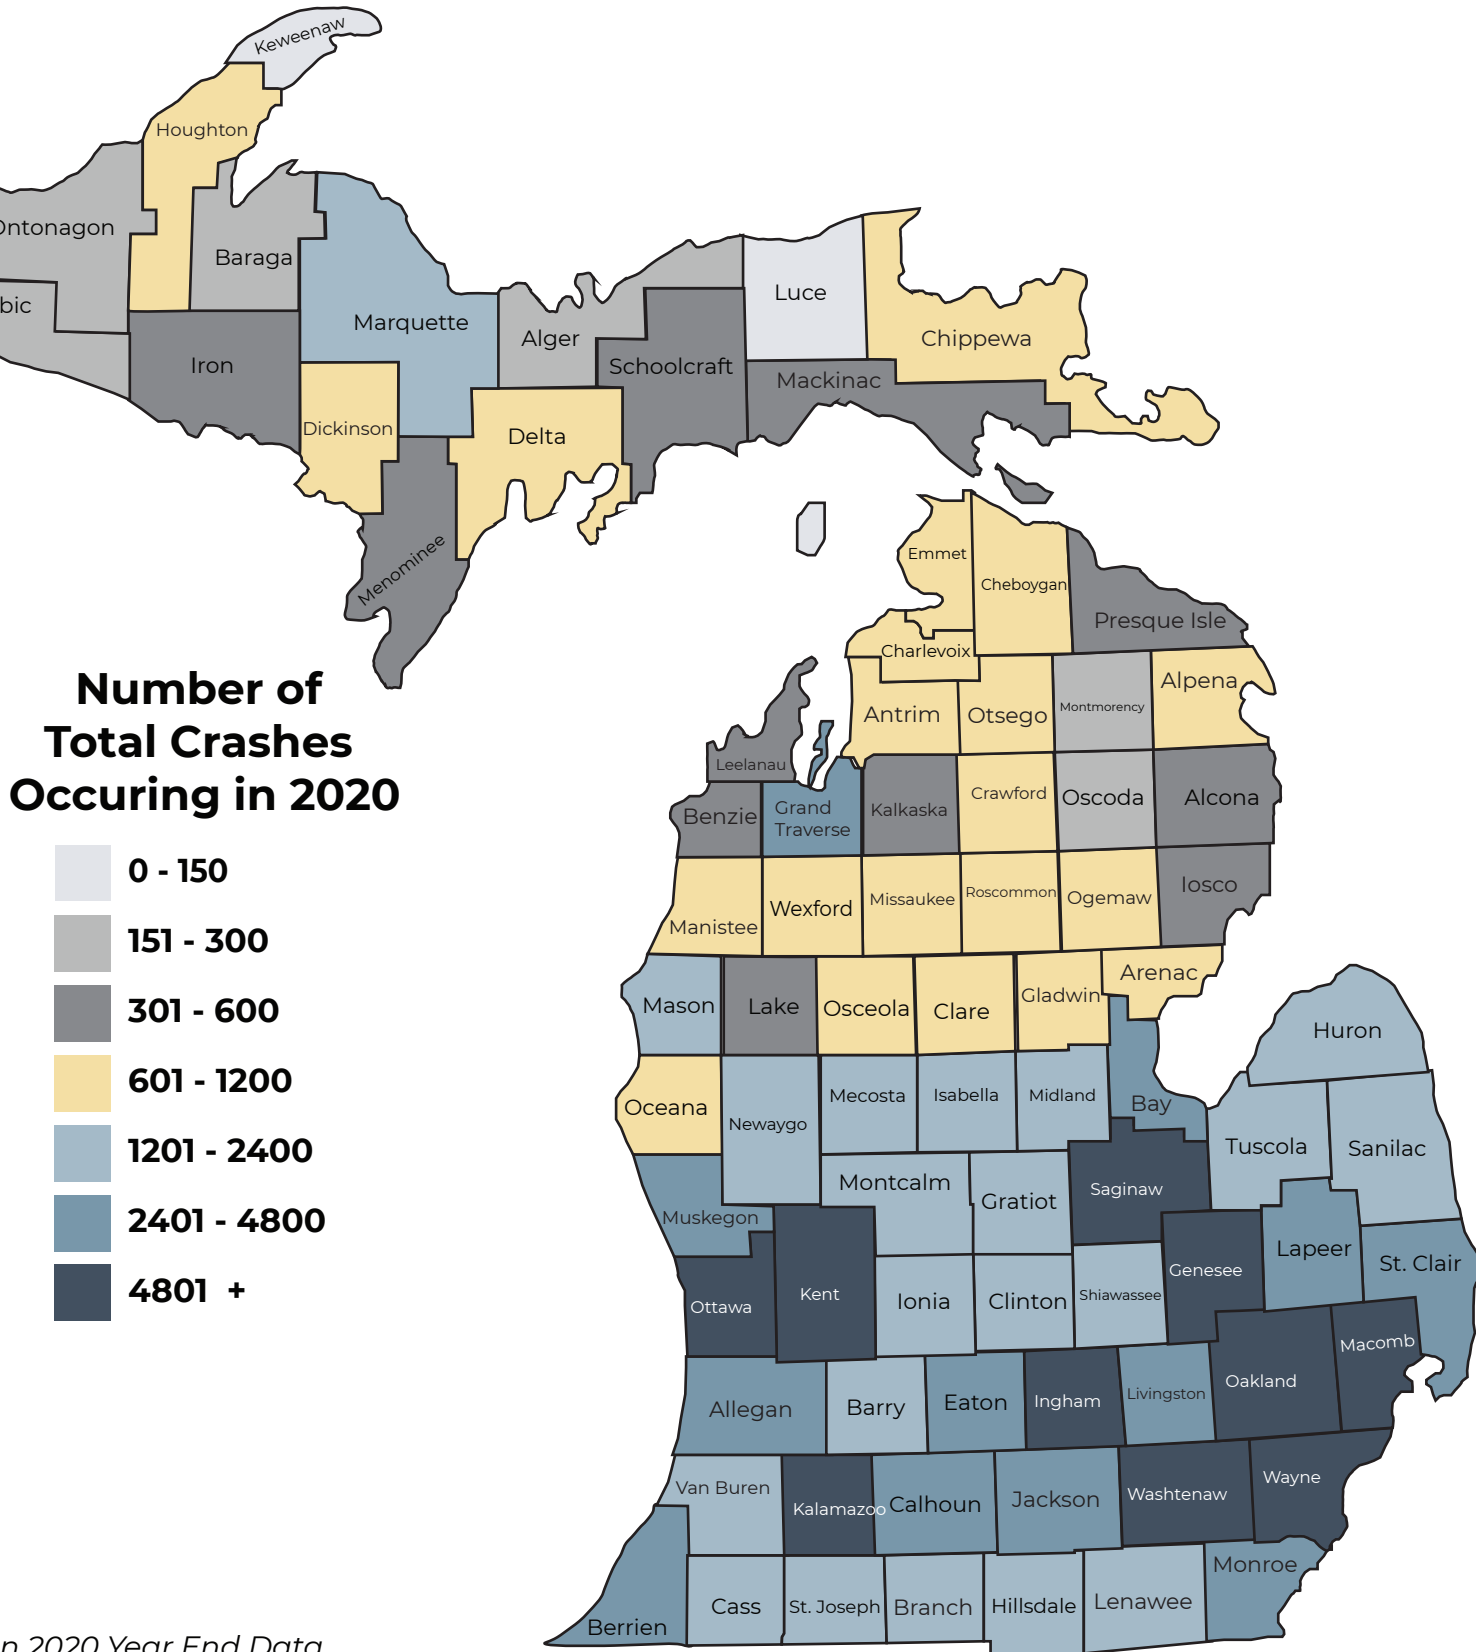

MICHIGAN STATE POLICE

A PROUD tradition of SERVICE through EXCELLENCE, INTEGRITY, and COURTESY.

Based on 2020 Year End Data

County Totals - Number of Crashes for 2020

Number of Crashes

0 - 150	151 - 300	301 - 600	601 - 1200	1201 - 2400	2401 - 4800	4801 +
Keweenaw Luce	Oscoda Gogebic Baraga Ontonagon Montmorency Alger	Schoolcraft Menominee Lake Iron Mackinac Alcona Presque Isle Benzie Leelanau Kalkaska Iosco	Crawford Alpena Missaukee Ogemaw Gladwin Houghton Arenac Roscommon Otsego Dickinson Antrim Chippewa Manistee Cheboygan Clare Charlevoix Osceola Emmet Delta Oceana Wexford	Mason Cass Branch Gratiot Huron Marquette Barry Sanilac Newaygo St. Joseph Mecosta Ionia Hillsdale Tuscola Montcalm Shiawassee Van Buren Clinton Lenawee Midland Isabella	Lapeer Bay Eaton Grand Traverse Allegan St. Clair Monroe Calhoun Livingston Berrien Muskegon Jackson	Saginaw Ottawa Washtenaw Kalamazoo Ingham Genesee Kent Macomb Oakland Wayne

Top 10 Counties for 2020 Crashes

- | | |
|------------------|--------------------|
| 1 Wayne | 6 Ingham |
| 2 Oakland | 7 Kalamazoo |
| 3 Macomb | 8 Washtenaw |
| 4 Kent | 9 Ottawa |
| 5 Genesee | 10 Saginaw |