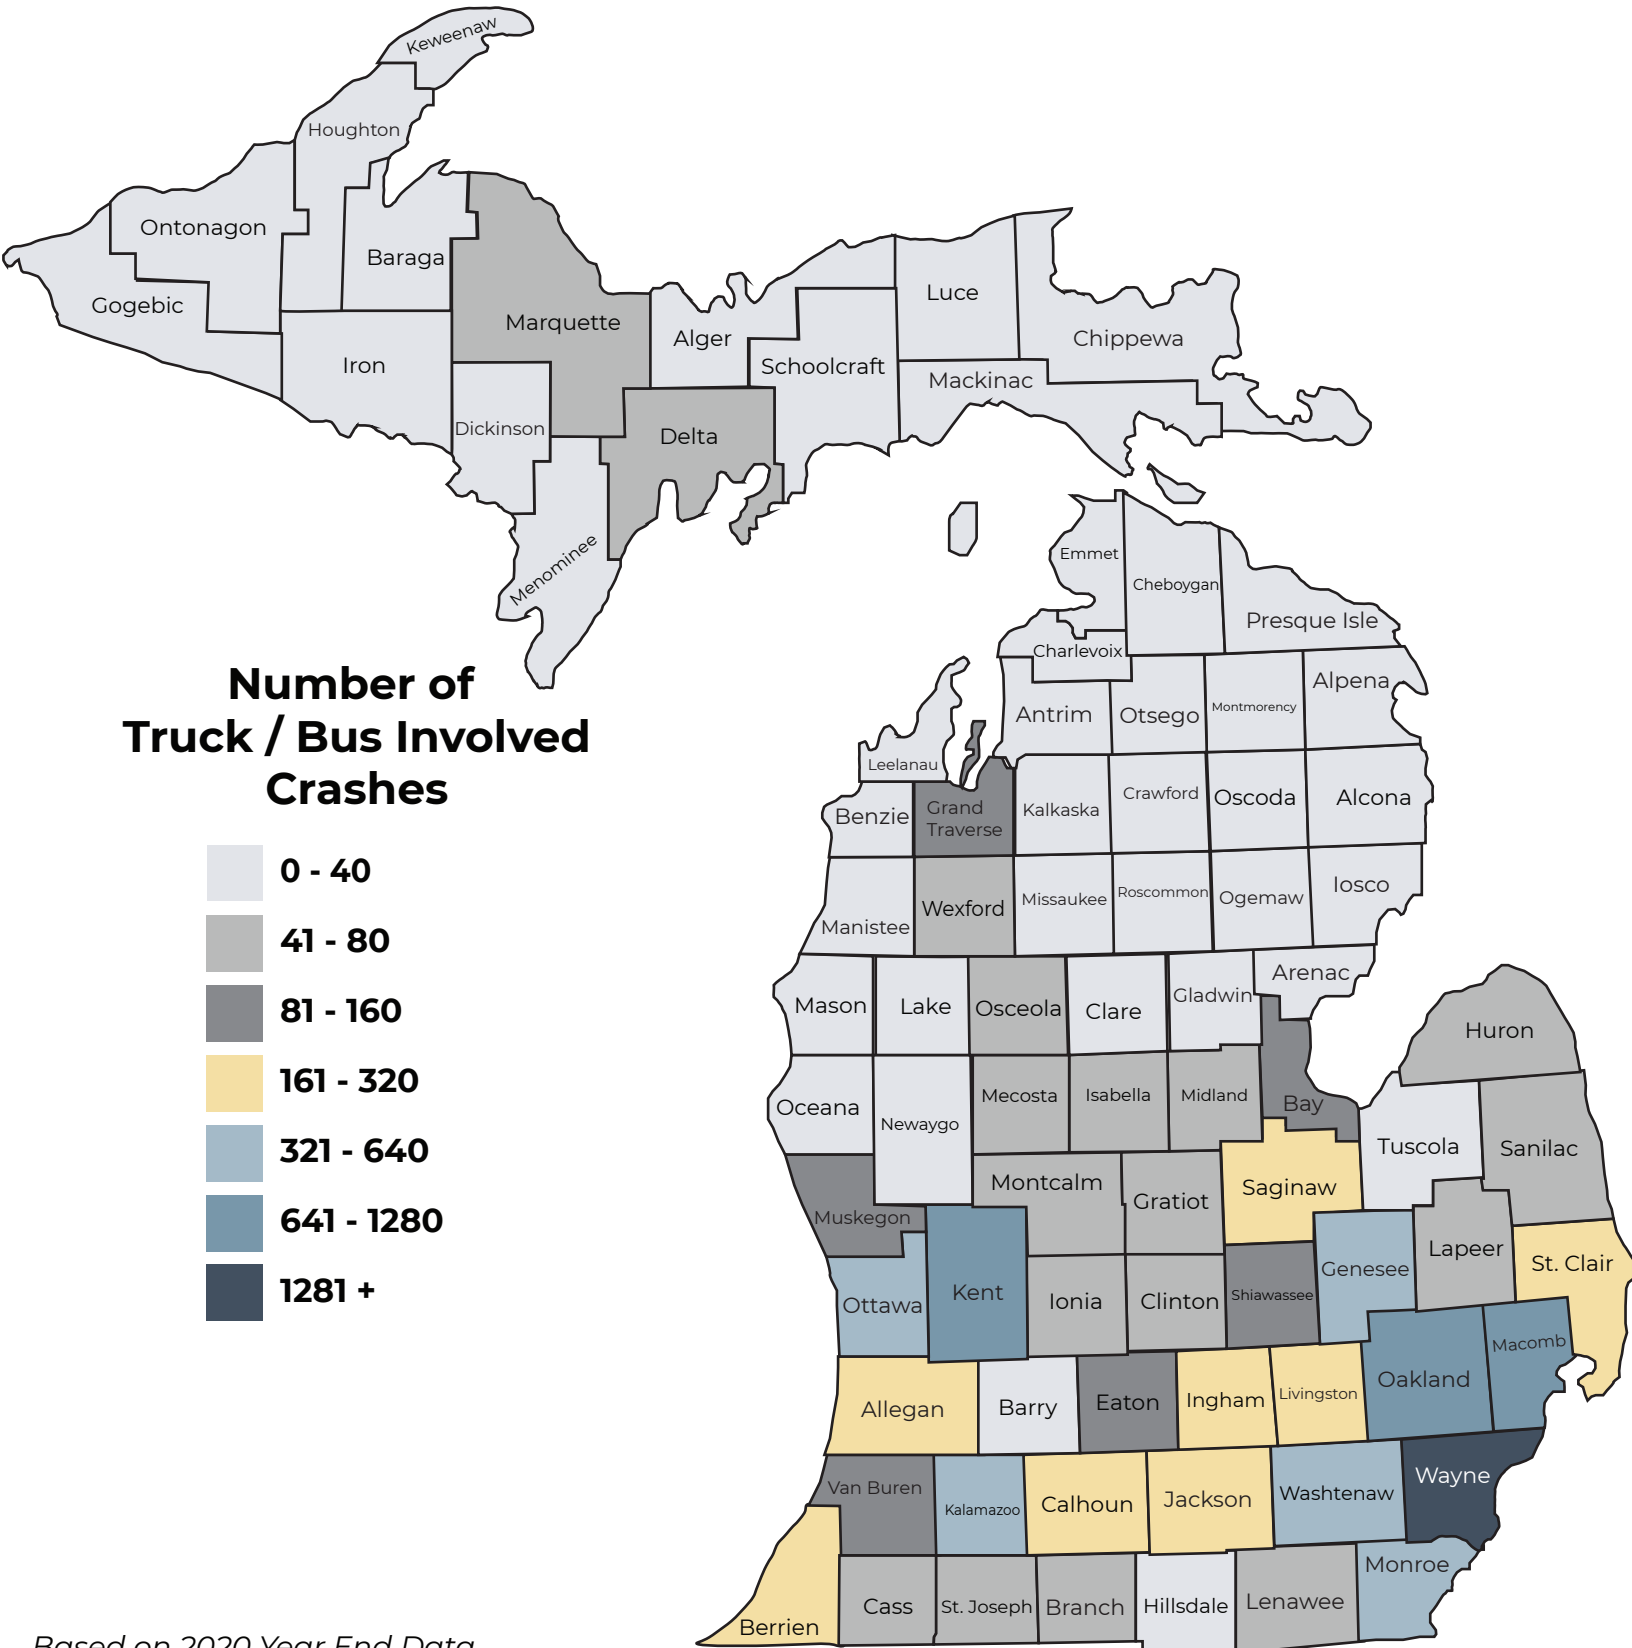

MICHIGAN STATE POLICE

A PROUD tradition of SERVICE through EXCELLENCE, INTEGRITY, and COURTESY.

Based on 2020 Year End Data

County Totals - Truck / Bus Involved Crashes for 2020

		<i>Number of Crashes</i>					
0 - 40		41 - 80	81 - 160	161 - 320	321 - 640	641 - 1280	1,281 +
Keweenaw Oscoda Luce Presque Isle Ontonagon Alcona Lake Montmorency Baraga Antrim Benzie Gogebic Alger Leelanau Iron Schoolcraft Iosco Gladwin Missaukee Crawford Kalkaska Ogemaw Manistee Barry	Menominee Kalkaska Alpena Roscommon Houghton Oceana Mackinac Emmet Otsego Chippewa Newaygo Dickinson Mason Charlevoix Cheboygan Hillsdale Tuscola Clare	Delta Sanilac Mecosta Gratiot Osceola Huron Montcalm Wexford Cass Isabella Ionia Branch Lapeer St. Joseph Clinton Marquette Lenawee Midland	Shiawasee Bay Grand Traverse Van Buren Muskegon Eaton	St. Clair Allegan Saginaw Livingston Jackson Calhoun Berrien Ingham	Ottawa Monroe Kalamazoo Genesee Washtenaw	Kent Macomb Oakland	Wayne

Top 10 Counties for Truck / Bus Involved Crashes

- | | |
|--------------------|--------------------|
| 1 Wayne | 6 Genesee |
| 2 Oakland | 7 Kalamazoo |
| 3 Macomb | 8 Monroe |
| 4 Kent | 9 Ottawa |
| 5 Washtenaw | 10 Ingham |