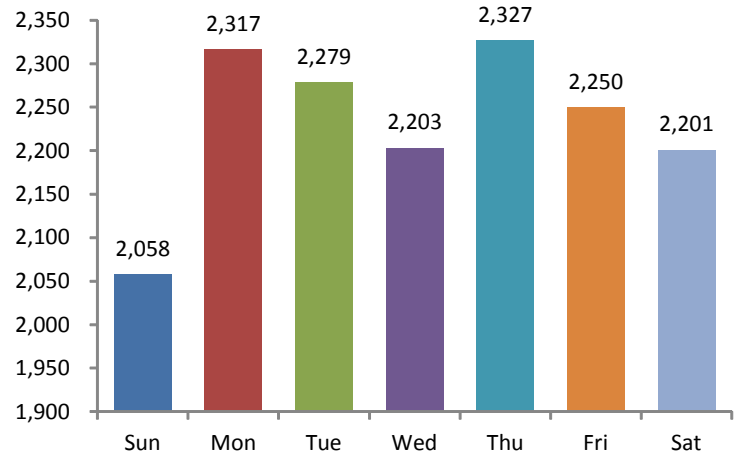

Offenses by Day