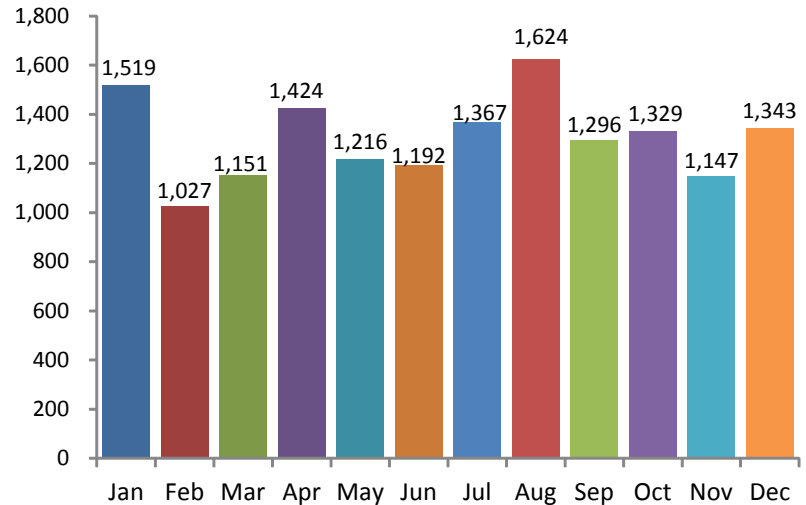

ANALYSIS

VOLUME

The number of Motor Vehicle Theft offenses committed in Michigan for 2015 was 15,635. This is a reported decrease of 26 percent from 2014 and a 38 percent decrease since 2011.

The largest number of offenses occurred in the month of August and the least amount were committed in February.

RATE

The crime rate for this offense was 157 for every 100,000 persons, which is a reported decrease of 27 percent from 2014.

CLEARANCES

Law enforcement agencies cleared 1,344 incidents by an arrest or exceptional clearance out of the 14,780 incidents reported. This is a reported nine percent clearance rate, which is a two percent increase compared to 2014.

NATURE

In 2015, 15,254 actual vehicles were stolen and there were 754 attempted offenses. The FBI determines the total number of vehicles stolen by combining these two figures, which totaled 16,008 Motor Vehicle Thefts in 2015.

More offenses were reported on Thursdays than any other day of the week.

Vehicle Type	# Stolen	# Recovered	Recovery Rate
Automobiles	12,646	6,098	48.2%
Buses	8	5	62.5%
Other Motor Vehicles	1,485	426	28.7%
Recreational Vehicles	213	58	27.2%
Trucks	902	448	49.7%
Grand Totals	15,254	7,035	46.1%

Offenses by Month