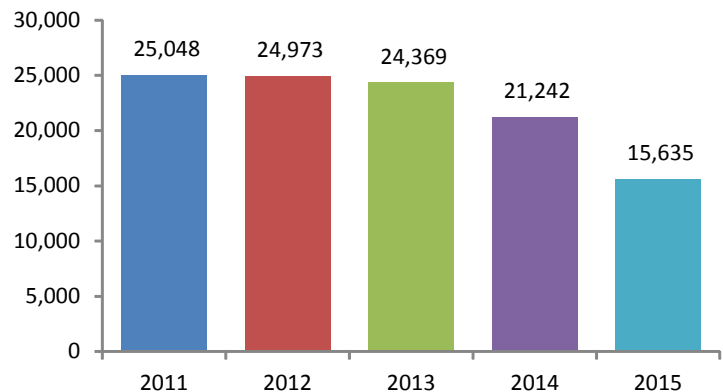

NATURE

In 2015, 15,254 actual vehicles were stolen and there were 754 attempted offenses. The FBI determines the total number of vehicles stolen by combining these two figures, which totaled 16,008 Motor Vehicle Thefts in 2015.

More offenses were reported on Thursdays than any other day of the week.

Vehicle Type	# Stolen	# Recovered	Recovery Rate
Automobiles	12,646	6,098	48.2%
Buses	8	5	62.5%
Other Motor Vehicles	1,485	426	28.7%
Recreational Vehicles	213	58	27.2%
Trucks	902	448	49.7%
Grand Totals	15,254	7,035	46.1%

Offenses by Month

Offenses by Day

5-Year Trend Number of Offenses

2015 Motor Vehicle Theft Arrests

Age Group		Arrests By Age, Sex, and Race											Total
		FEMALE					MALE						
		American Indian/Alaskan Native	Black	Unknown	White	Total	American Indian/Alaskan Native	Asian/Pacific Islander	Black	Unknown	White	Total	
TOTAL JUVENILES	11-12	0	1	0	1	2	0	0	4	1	2	7	9
	13-14	0	3	1	8	12	0	0	20	1	12	33	45
	15	0	8	0	9	17	0	1	22	3	18	44	61
	16	1	4	0	8	13	1	0	30	5	27	63	76
	Total	1	16	1	26	44	1	1	76	10	59	147	191
TOTAL ADULTS	17	0	3	0	6	9	0	0	49	2	20	71	80
	18	0	8	0	2	10	1	0	38	2	28	69	79
	19	0	7	0	1	8	0	0	36	1	18	55	63
	20	0	2	0	5	7	1	0	36	1	24	62	69
	21	0	8	0	3	11	0	0	25	0	13	38	49
	22	0	5	0	2	7	0	0	18	0	10	28	35
	23	0	8	0	2	10	0	0	23	1	12	36	46
	24	0	2	0	10	12	0	0	21	1	9	31	43
	25-29	0	9	0	24	33	1	0	81	3	55	140	173
	30-34	0	3	1	24	28	0	0	47	2	46	95	123
	35-39	1	4	1	6	12	0	0	31	1	45	77	89
	40-44	0	6	0	6	12	0	0	17	3	22	42	54
	45-49	0	2	0	7	9	0	0	17	3	23	43	52
	50-54	0	0	0	3	3	0	0	14	3	21	38	41
	55-59	0	0	0	0	0	0	0	12	0	10	22	22
60-64	0	0	0	1	1	0	0	4	1	3	8	9	
65 & Above	0	0	0	0	0	0	0	0	0	1	1	1	
Total	1	67	2	102	172	3	0	469	24	360	856	1,028	
Grand Total:	2	83	3	128	216	4	1	545	34	419	1,003	1,219	