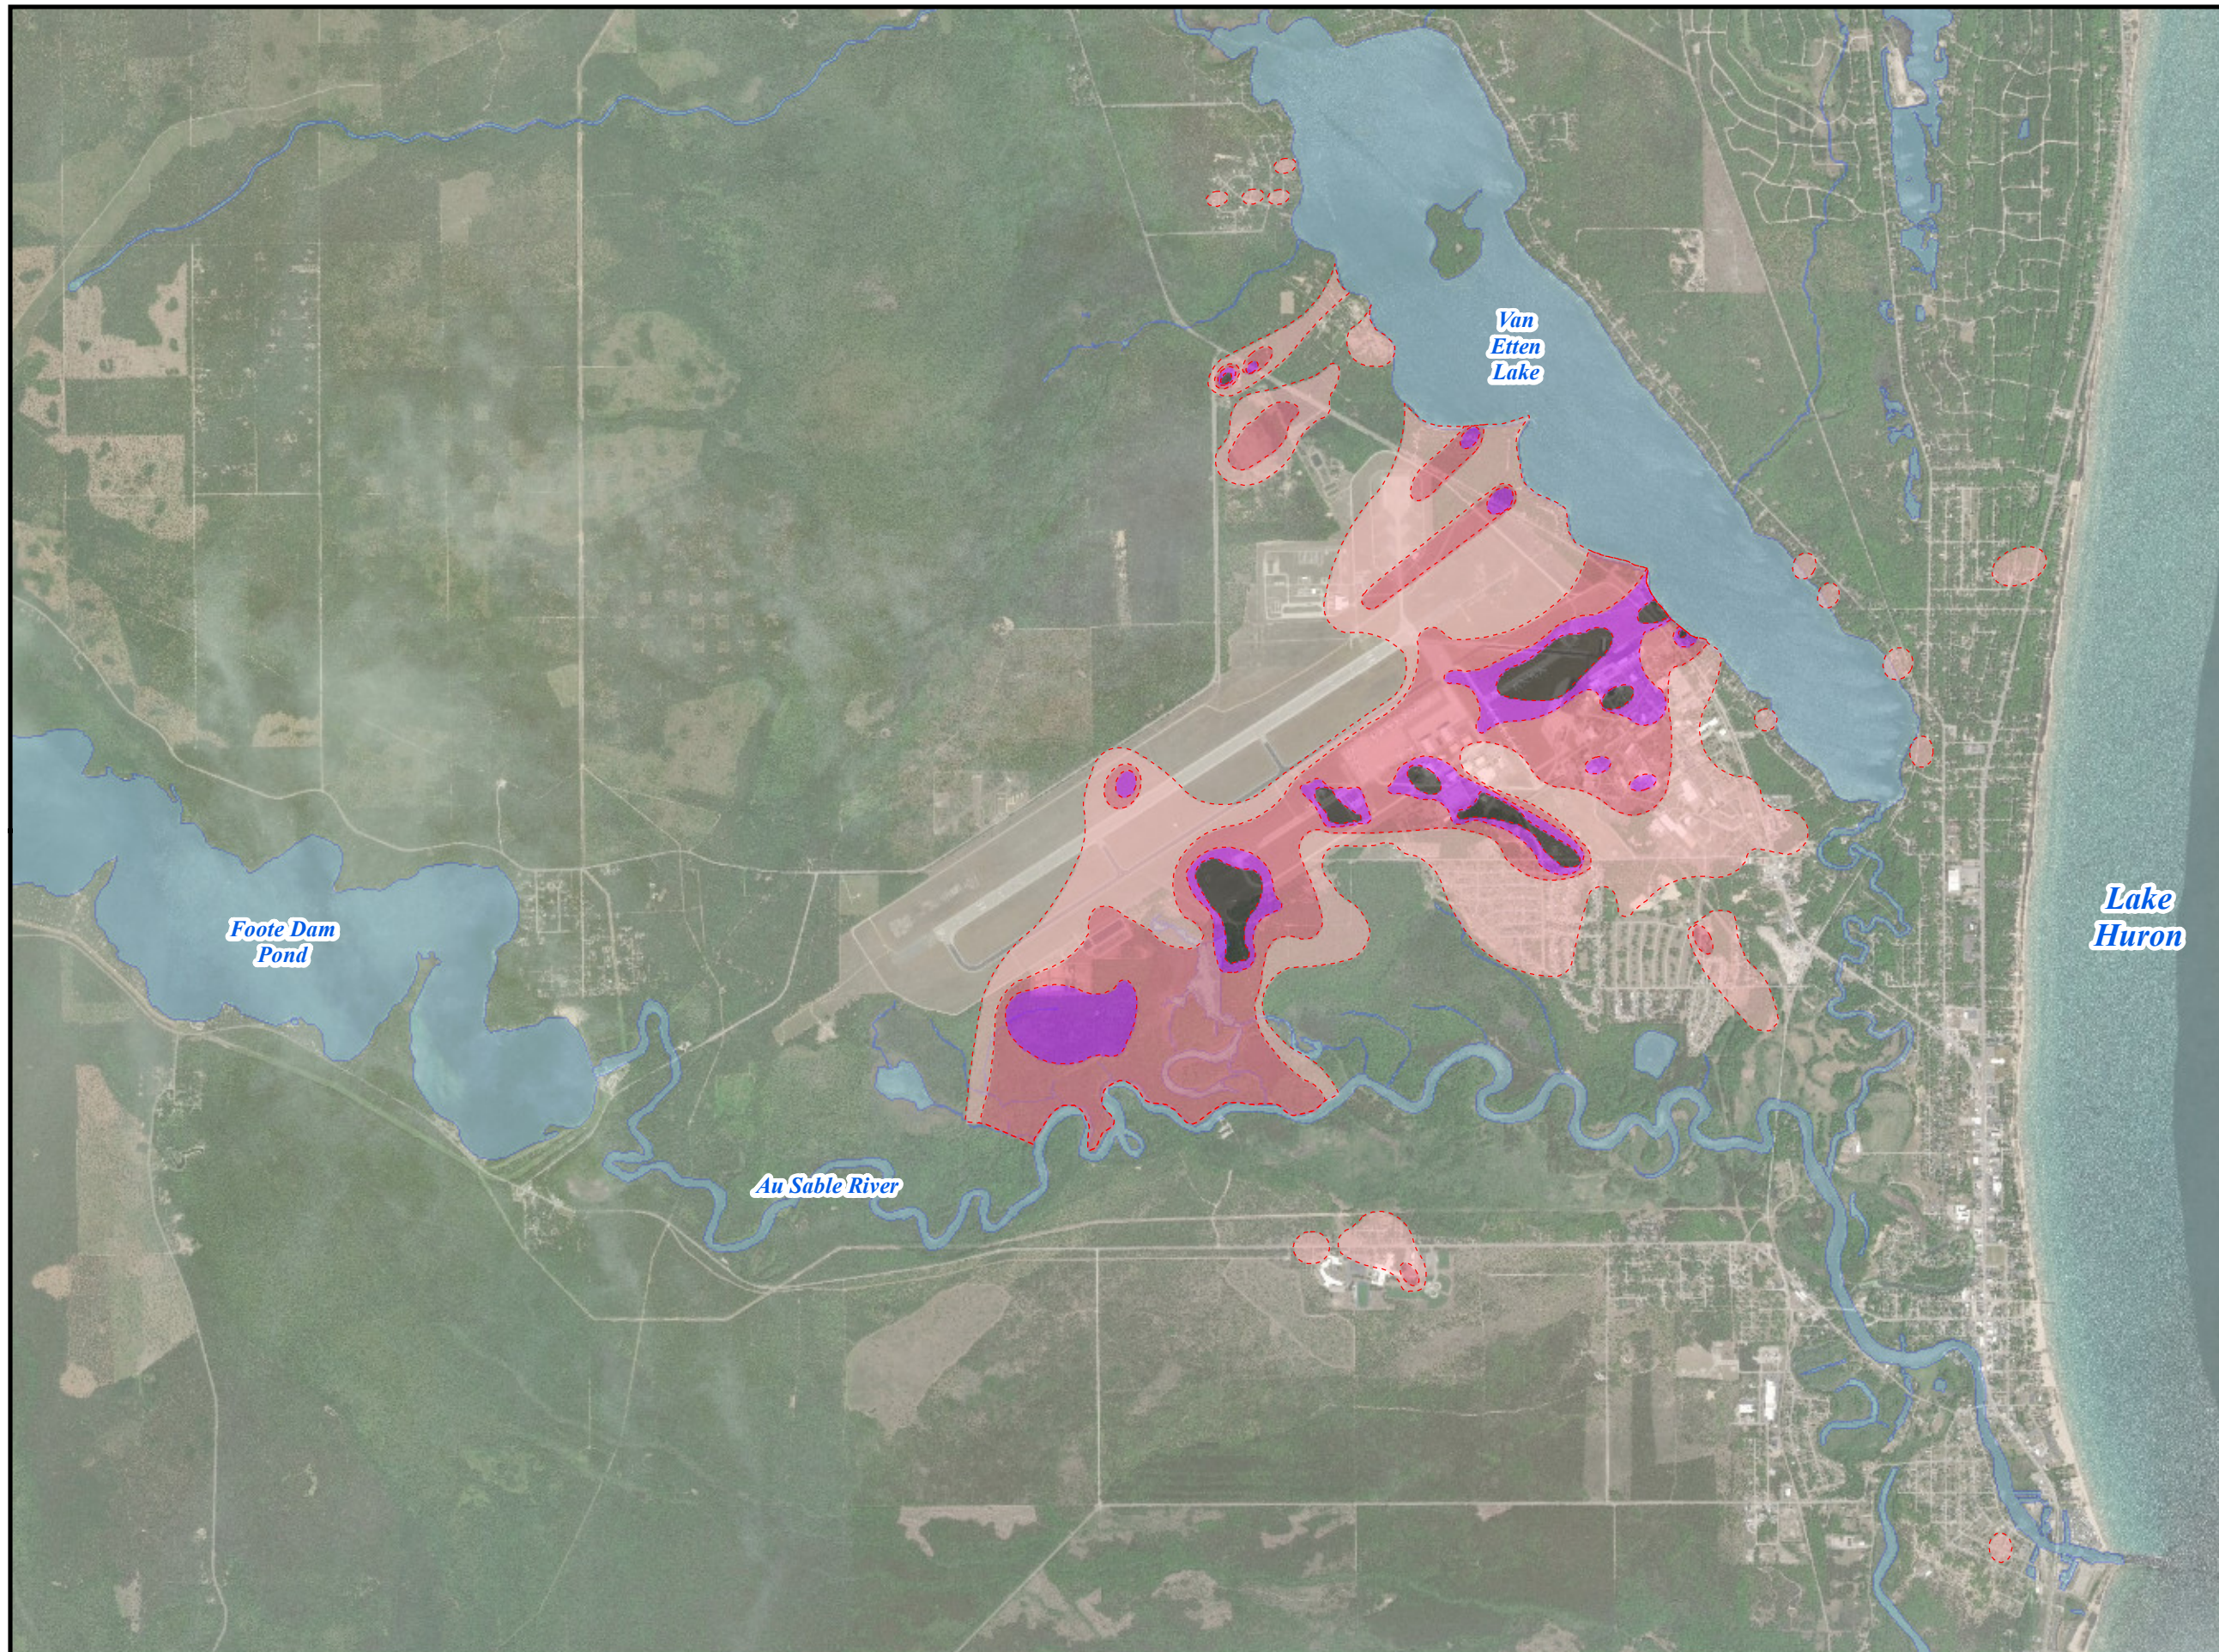

PFOS Plume Concentration (ppt)

APPROXIMATE EXTENT OF PFOS IN GROUNDWATER

**FORMER WURTSMITH AIR FORCE BASE AND OSCODA AREA
IOSCO COUNTY, MICHIGAN**