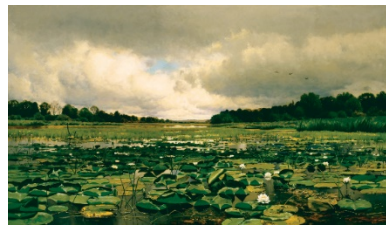

Michigan Department of State

DIA Inside|Out program

Participating Secretary of State Branch Offices

Macomb County

Chesterfield

Self Portrait
– Vincent Van Gogh

Head of a Woman
– Unknown Artist, Egyptian

Shelby Township

The Lily Pond
– Charles Harry Eaton

Sterling Heights

Merrymakers
– Carolus-Duran

The Window – Henri Matisse

Warren

In the Garden
– Mary Cassatt

Reeds and Cranes
– Suzuki Kiitsu

Portrait of a Mughal Prince,
Unknown Artist, Islamic