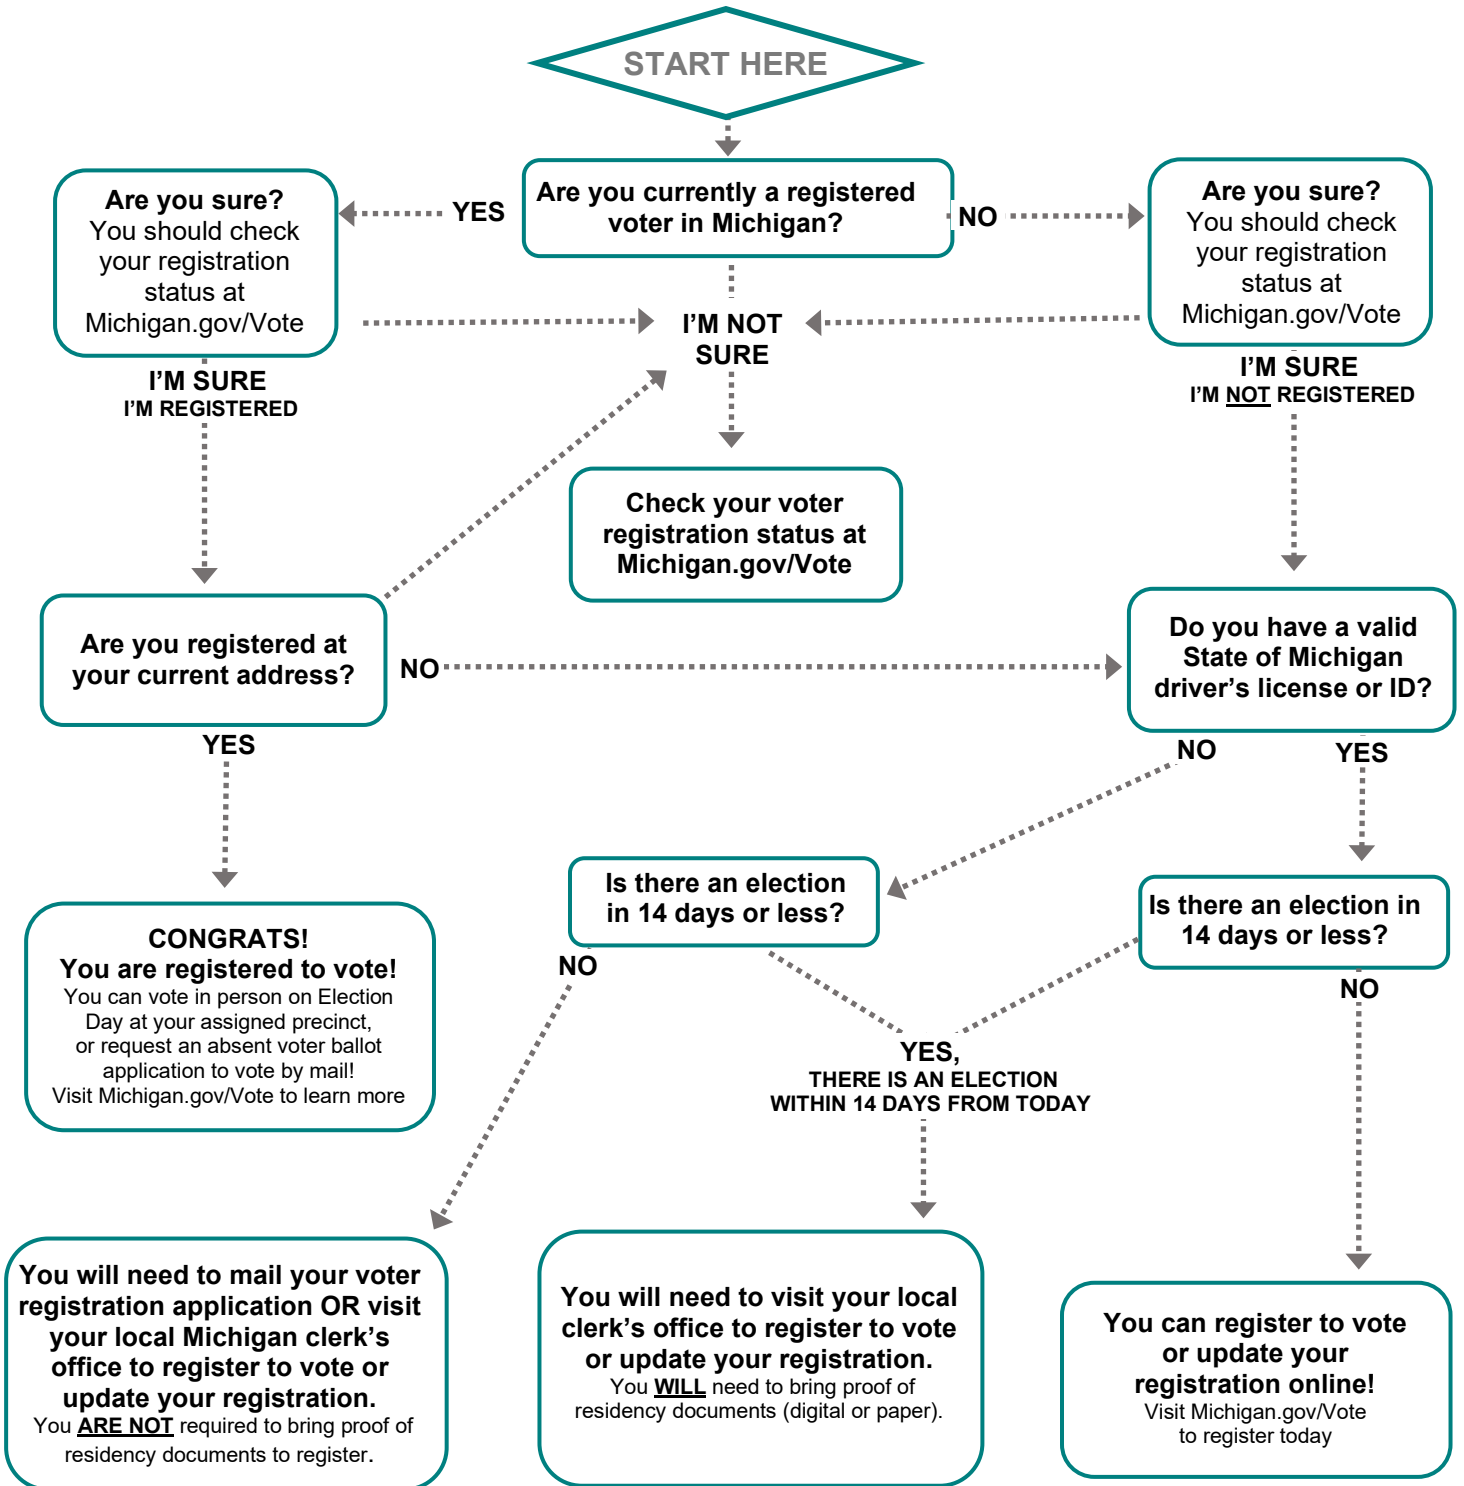

# Voter Registration Decision Tree

To find your local Michigan clerk's office, visit [Michigan.gov/Vote](https://Michigan.gov/Vote)  
 To view acceptable proof of residency documents, see below