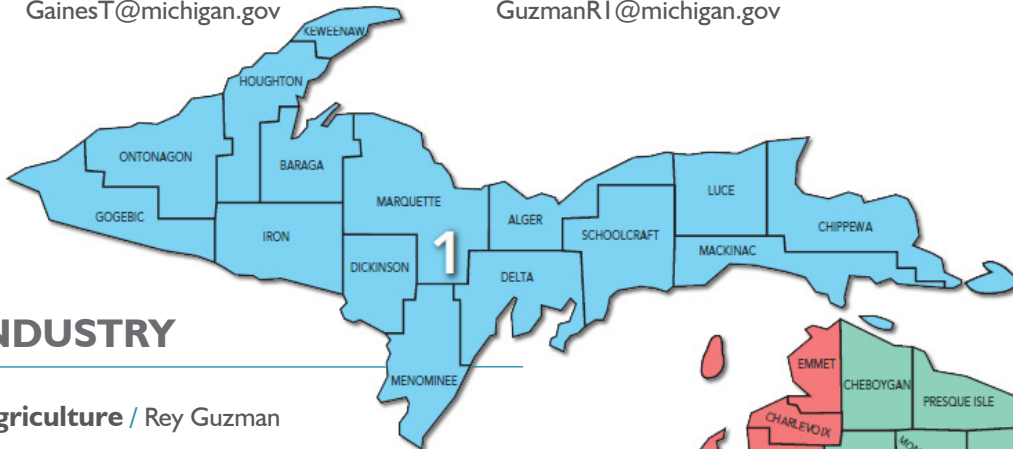

Talent Development Liaisons

REGION

- 1 Upper Peninsula**
Elise Tuck / 517-930-9116
tucke@michigan.gov
- 2 Northwest**
James Fults / 517-282-6457
FultsJ@michigan.gov
- 3 Northeast**
James Fults / 517-282-6457
FultsJ@michigan.gov
- 4 West Michigan**
Tamera Gaines / 517-290-4935
GainesT@michigan.gov
- 5 East Central Michigan**
Michelle Cordano / 517-643-3459
cordanom@michigan.gov
- 6 East Michigan**
Michelle Cordano / 517-643-3459
cordanom@michigan.gov
- 7 South Central**
Rey Guzman / 517-643-682
GuzmanRI@michigan.gov
- 8 Southwest**
Rey Guzman / 517-643-6825
GuzmanRI@michigan.gov
- 9 Southeast Michigan**
Valerie Jemerson / 517-488-5101
JemersonVI@michigan.gov
- 10 Detroit Metro**
Wayne and Macomb Counties
Mischa Gaffney / 517-420-6818
gaffneym@michigan.gov
Oakland County
Valerie Jemerson / 517-488-5101
JemersonVI@michigan.gov

INDUSTRY

- Agriculture** / Rey Guzman
- Business, Hospitality and Other** / Mischa Gaffney
- Construction** / Elise Tuck
- Energy** / Tamera Gaines
- Health Care** / Valerie Jemerson
- Information Technology** / Michelle Cordano
- Manufacturing** / Rey Guzman
- Mobility** / James Fults
- Professional Trades** / James Fults