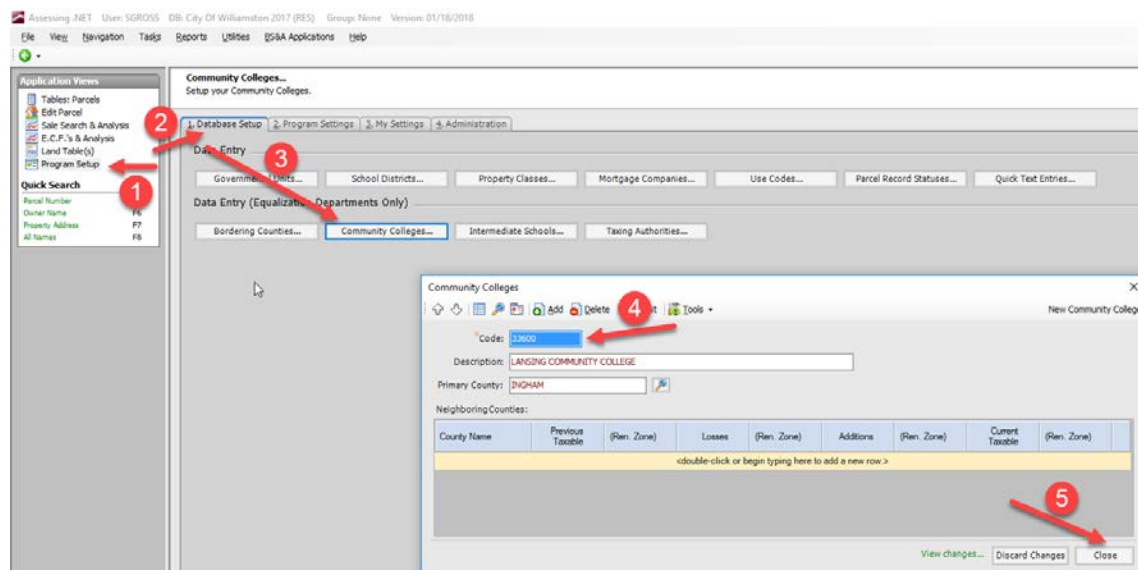

## SCHOOL DISTRICT CODE

The school district code is a required field. If the correct 5-digit State code is setup prior to parcel entry, the user should not have to manually enter the school district code. The School District box will provide a dropdown with available options, which must be selected by the user

## COMMUNITY COLLEGE CODE

Because the community college code is not a required field (the box can be unchecked if there is not a community college associated with the parcel), there are two methods of entry.

### 1. Auto-fill Entry

In order to allow for auto-fill entry, the user must first set up the community college in the Program Setup application.

1. Select the Program Setup application
2. Select the Database Setup tab
3. Select the Community College button
4. Input correct Community College code
5. Close the Community Colleges box