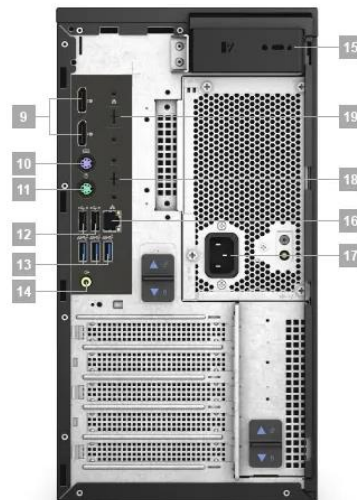

Dell Precision 3650 Tower – no monitor (D128) $1445.00

Technical Specifications

- 11th Gen Intel® Core™ i7-11700 processor (8 Core)
- 32 GB (2x16GB) DDR4 UDIMM non-ECC Memory
- 512 GB SSD
- 1TB 7200rpm SARA 2.5 HDD
- 8x DVDRW Optical Drive
- Nvidia Quadro P1000
- Wired keyboard
- Optical Mouse
- 3.5mm headphone jack with audio and microphone
- 1x USB 3.2 Type-A Gen2 (10Gbps)
- 1x USB 3.2 Type-A (10Gbps, with PowerShare)
- 1x USB 3.2 Type-C Gen 2x2 (20Gbps)
- 1x USB 3.2 Type-A Gen 1 (5Gbps)
- 2x USB 2.0 Type-A (with SmartPower)
- 2x on left USB 3.2 Type-A Gen1 (5Gbps)
- 1x on right USB 3.2 Type-A Gen2 (10Gbps)
- 1x RJ45
- 1x Ethernet Network
- 1x 3.5mm headphone jack with audio out
- 2x DisplayPort 1.4
- Optical Drive
- SD Card Reader
- KYHD Coverage
- Dimensions: 13.18”h X 6.95”w x 13.6”d
- Weight: 18.739lbs

Ports & Slots

1. Power Button | 2. 3.5mm headphone jack with audio and microphone | 3. USB 3.2 Type-A Gen2 (10Gbps) | 4. USB 3.2 Type-A Gen2 (10Gbps, with PowerShare) | 5. Optical Drive | 6. SD Card Reader | 7. USB 3.2 Type-C® Gen2x2 (20Gbps) | 8. USB 3.2 Type-A Gen1 (5Gbps) | 9. 2 x DisplayPort 1.4 | 10. PS2 Keyboard | 11. PS2 Mouse | 12. 2x USB 2.0 Type-A (with SmartPower) | 13. 2x on left USB 3.2 Type-A Gen1 (5Gbps); 1 x on right USB 3.2 Type-A Gen2 (10Gbps) | 14. 3.5mm headphone jack with audio out | 15. Lock slot | 16. RJ45 1G Ethernet Network | 17. Power Connection | 18. Optional Port (VGA, HDMI 2.0, DP++ 1.4a, Type C w/DP-Alt mode) | 19. Optional 2nd RJ45 2.5G Ethernet Network Connection

*Ports are dependent on chassis selection