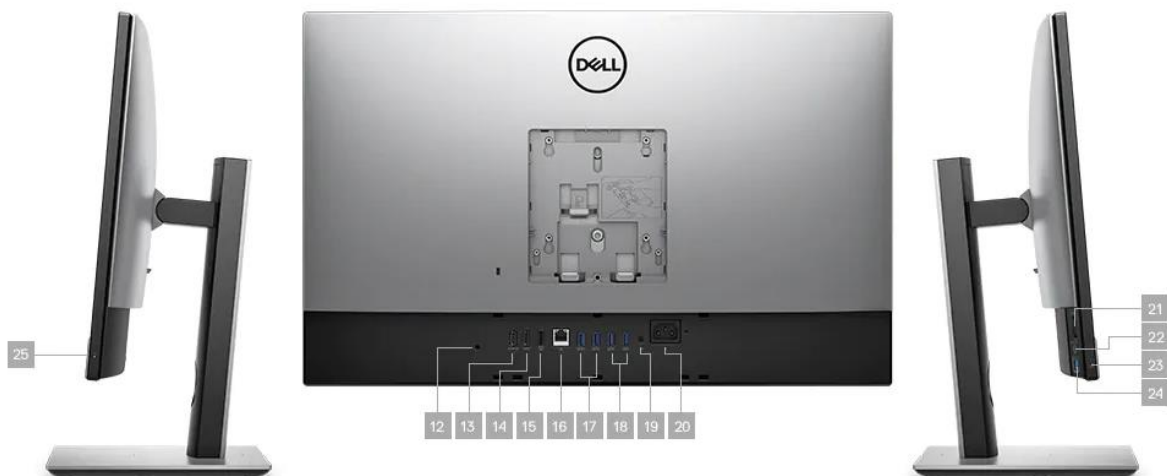

Included model(s):

Dell OptiPlex 7780 AIO

Dell Precision3650 Tower

Dell OptiPlex 7090 SFF

Dell OptiPlex 7090 MFF

Dell OptiPlex 7780 AIO (D129) \$1265.00

This All-In-One desktop articulating stand includes a 27" 1920x1080 IPS Touch with OptiPlex. It also includes a wireless keyboard and mouse. This device comes with a 4-year warranty and keep your own hard drive.

Technical Specifications

- Intel® Core™ i7-10700 processor (8 Core)
- 27" FHD 1920x1080 IPS Touch Anti-Glare screen
- IR Camera
- 16 GB 1x16GB DDR4 non-ECC RAM (memory)
- 512 GB SSD
- 1x HDMI Out port
- 1x HDMI In port
- 1x D.P++1.4/HDCP 2.3 port
- 1x RJ-45 port
- 2x USB 3.2 Gen 2 Type-A ports with SmartPower On
- 2x USB 3.2 Gen 2 Type-A ports
- 1x SD 4.0 card slot
- 1x USB 3.2 Gen 2 Type-C port
- 1x USB 3.2 Gen 1 Type-A port with PowerShare
- 1x Universal audio jack
- Dimensions: 15.31h" X 2.28d" x 24.17w"
- Weight: 19.24 lbs

*****See additional information on the next page – Dell OptiPlex 7780 AIO - Ports and Slots

Continued – Dell OptiPlex 7780 AIO (D113) -Ports and Slots

Ports & Slots

Front
 1. Full HD webcam | 2. Camera status indicator | 3. FHD infrared (IR) camera | 4. FHD camera | 5. Infrared emitters | 6. Camera status indicator | 7. Display | 8. Speakers | 9. Power button | 10. Power status indicator | 11. Array microphones

Side (left)
 21. SD 4.0 card slot | 22. USB 3.2 Gen 2 Type-C port | 23. Universal audio jack | 24. USB 3.2 Gen 1 Type-A port with PowerShare

Side (right)
 25. Hard drive status indicator

Dell OptiPlex 7090 SFF w/24" monitor (D132) \$1053.00