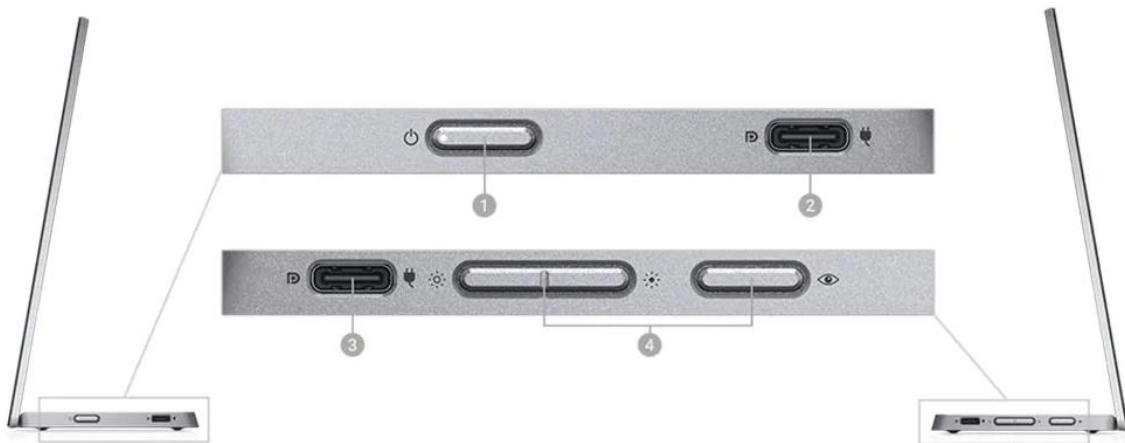

### Ports & Slots:

1. Security lock slot | 2. Power connector | 3. HDMI port | 4. DisplayPort | 5. Stand lock feature | 6. DisplayPort (out) | 7. USB-C upstream port (data only) | 8. Super speed USB 10Gbps (USB 3.2 Gen2) Type-A downstream port (2) | 9. Audio line-out port | 10. Super speed USB 10Gbps (USB 3.2 Gen2) Type-A downstream port with power charging | 11. USB-C downstream port (10Gbps, 15W)

### Connectivity Options

#### Ports & Slots:

1. Security lock slot | 2. Power connector | 3. HDMI port | 4. DisplayPort in | 5. USB-C upstream/DisplayPort | 6. USB-B upstream port | 7, 8, 10. super speed USB 5Gbps (USB 3.2 Gen1) (3) | 9. RJ45 connector | 11. Headphone jack | 12. USB-C downstream port | 13. Stand lock

### Technical Specifications

- Diagonal size: 14"
- Aspect ratio: Widescreen (16:09)
- Native Resolution: 1920 X 1080 at 60Hz
- Contrast ratio: 700:1
- Brightness: 300 cd/m<sup>2</sup>
- 2 x USB Type – C (Alt Mode DP1.2, HBR)
- DP HDCP 1.4
- Dimensions: 12.69 in x 0.56 in x 7.98 in
- Weight: 1.30lbs