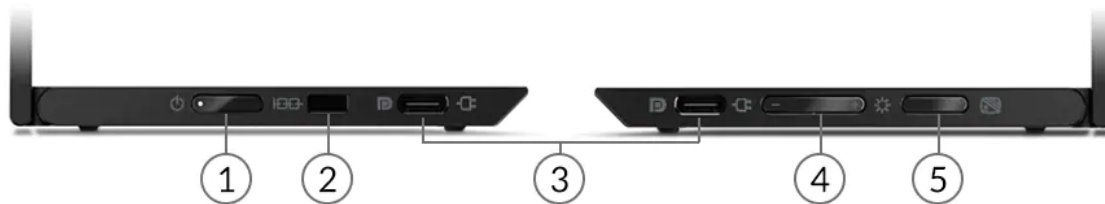

Lenovo ThinkVision M14 Portable Monitor (M104) – $225.14

Technical Specifications

- Diagonal size: 14"
- Aspect ratio: Widescreen (16:09)
- Native Resolution: 1920 X 1080
- Contrast ratio: 700:1
- Brightness: 300 cd/m²
- 2 x USB Type – C
- 1 x Kensington Lock Slot
- Dimensions: 12.73 in x 3.8 in x 8.23 in
- Weight: 1.138lbs

1 Power button	2 Kensington® lock slot
3 2 x USB-C	4 Brightness
5 Low blue light