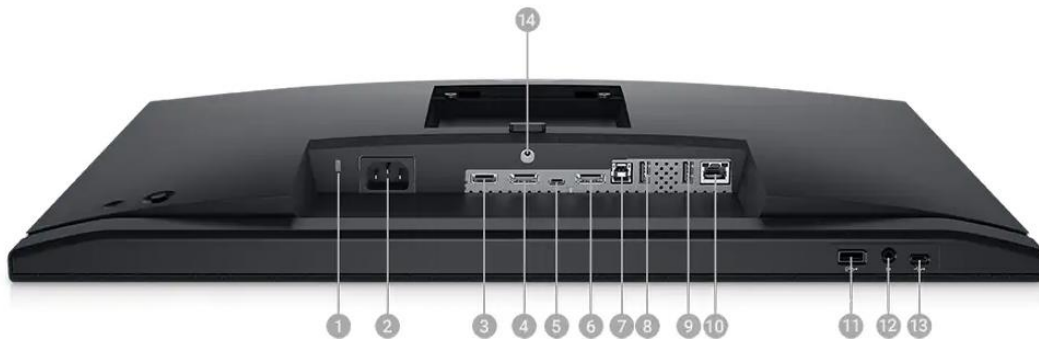

Dell 24" Video Conferencing C2422HE (M100) – $390.00

Technical Specifications

- Diagonal size: 23.8"
- Aspect ratio: Widescreen (16:09)
- Resolution: Full HD 1920 X 1080
- Contrast ratio: 1000:1
- Brightness: 250 cd/m²
- 1 x DP 1.2 (HDCP2.2)
- 1 x HDMI 2.0 (HDCP2.2)
- 1 x USB Type-B (USB 3.2 Gen 1 upstream port)
- 1 x USB Type-C (alternate mode with DisplayPort 1.4, USB 3.2 Gen 1 upstream port, PowerDelivery PD up to 90 W)
- 1 x USB Type-C downstream (15 W), USB 3.2 Gen 1 (5 Gbps)
- 2 x super speed USB 5 Gbps (USB 3.2 Gen 1)
- 1 x super speed USB 5 Gbps (USB 3.2 Gen 1) with BC 1.2 charging capability at 2 (max)
- 1 x 3.5 mm headphone jack
- 1 x RJ45
- Size with Stand: 21.21 in x 7.3 in x 21.4 in
- Weight: 9.6lbs

Connectivity Options

Ports & Slots:

1. Security lock slot | 2. Power connector | 3. HDMI port | 4. DisplayPort in | 5. USB-C upstream/DisplayPort | 6. DP port (out) | 7. USB-B upstream port | 8. Super speed USB 5Gbps (USB 3.2 Gen1) | 9. Super speed USB 5Gbps (USB 3.2 Gen1) | 10. RJ45 connector | 11. Super speed USB 5Gbps (USB 3.2 Gen1) | 12. Headphone jack | 13. USB-C downstream port | 14. Stand lock