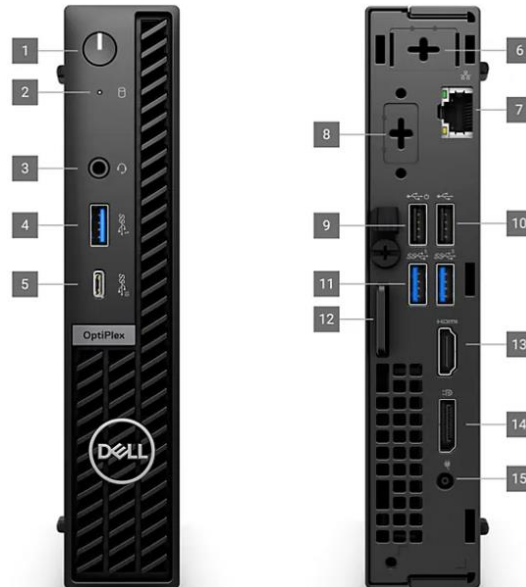

- Intel® Core™ i5-14500 vPro processor
- 16GB (memory)
- 512GB SSD
- Optical Mouse
- Wired Keyboard
- 1 x USB 3.2 Gen 1x1 Type-C port
- 1 x USB 3.2 Gen 1 Type-A port
- 2 x USB 2.0 ports
- 2 x USB 3.2 Gen 1
- 2 x USB 2.0 with SmartPower On
- 2 x Expansion Slots
- 1 x Universal Audio Jack
- 1 x HDMI 1.4b, up to 1920 x 1200 @ 60Hz
- 1 x DisplayPort 1.4a (up to 4096 x 2034 @ 60Hz)
- 1 x RJ-45
- 1 x Security-cable slot
- 1 x Padlock ring
- 4-year on-site warranty, keep your hard drive coverage
- Dimensions: 11.42”h X 3.65”w x 11.53”d
- Weight: 8.99lbs starting weight

Ports & Slots

1. Power Button
2. Storage Activity Light
3. Universal Audio Jack
4. Optical Disc Drive (optional)
5. 2x USB 2.0 Port
6. USB 3.2 Gen 1 Type-A Port
7. USB 3.2 Gen 1x1 Type-C Port

8. HDMI 1.4b (up to 1920 x 1200 @60Hz)
9. Serial Port (optional)
10. DisplayPort 1.4a (up to 4096 x 2304 @ 60Hz)
11. Video Port (optional)
 - HDMI 2.1: up to 4096 x 2160 @60Hz
 - DisplayPort 1.4a: up to 5120 x 3200 @60Hz
 - VGA: up to 1920 x 1200 @60Hz
12. 2x USB 3.2 Gen 1
13. 2x USB 2.0 with SmartPower On
14. 2x Expansion Slots
15. Power Cord Connector
16. Power Supply Diagnostic Light
17. Kensington Security Cable Slot
18. RJ-45 Ethernet
19. Padlock Ring

Dell OptiPlex 7020 MFF (D148) \$810.00

Technical Specifications

- Intel® Core™ i5-14500T vPro processor
- 16GB DDR5 Non-ECC RAM (memory)
- 512GB SSD
- Optical Mouse
- Wired Keyboard
- 1 x DisplayPort 1.4a
- 1 x RJ45 Ethernet Port
- 3 x USB 3.2 Type-A Gen 1
- 1 x USB 3.2 Type-C Gen 2x2
- 1 x USB 2.0 Type-A with SmartPower On
- 1 x USB 2.0 Type-A
- 1 x HDMI 1.4b
- 1 x Universal Audio Jack
- 1 x Padlock ring and Kensington security-cable slot
- 4-year on-site warranty, keep your hard drive coverage
- Dimensions: 7.17”h X 1.42”w x 7.01”d
- Weight: 2.41lbs