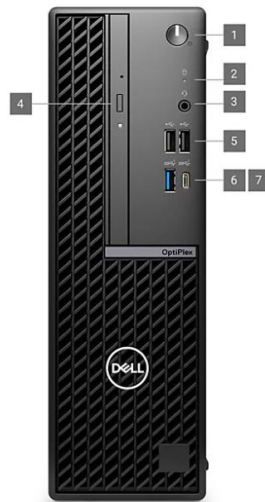

Included model(s):

Dell OptiPlex 7020 SFF

Dell OptiPlex 7020 MFF

Dell Precision 5860 Tower

Dell OptiPlex All-in-One Plus 7420

Dell Precision 3280 Compact

Dell OptiPlex 7020 SFF (D147) \$820.00

Technical Specifications

- Intel® Core™ i5-14500 vPro processor
- 16GB (memory)
- 512GB SSD
- Optical Mouse
- Wired Keyboard
- 1 x USB 3.2 Gen 1x1 Type-C port
- 1 x USB 3.2 Gen 1 Type-A port
- 2 x USB 2.0 ports
- 2 x USB 3.2 Gen 1
- 2 x USB 2.0 with SmartPower On
- 2 x Expansion Slots
- 1 x Universal Audio Jack
- 1 x HDMI 1.4b, up to 1920 x 1200 @ 60Hz
- 1 x DisplayPort 1.4a (up to 4096 x 2034 @ 60Hz)
- 1 x RJ-45
- 1 x Security-cable slot
- 1 x Padlock ring
- 4-year on-site warranty, keep your hard drive coverage
- Dimensions: 11.42”h X 3.65”w x 11.53”d
- Weight: 8.99lbs starting weight

Dell OptiPlex 7020 MFF (D148) \$810.00

Technical Specifications

- Intel® Core™ i5-14500T vPro processor
- 16GB DDR5 Non-ECC RAM (memory)
- 512GB SSD
- Optical Mouse
- Wired Keyboard
- 1 x DisplayPort 1.4a
- 1 x RJ45 Ethernet Port
- 3 x USB 3.2 Type-A Gen 1
- 1 x USB 3.2 Type-C Gen 2x2
- 1 x USB 2.0 Type-A with SmartPower On
- 1 x USB 2.0 Type-A
- 1 x HDMI 1.4b
- 1 x Universal Audio Jack
- 1 x Padlock ring and Kensington security-cable slot
- 4-year on-site warranty, keep your hard drive coverage
- Dimensions: 7.17”h X 1.42”w x 7.01”d
- Weight: 2.41lbs