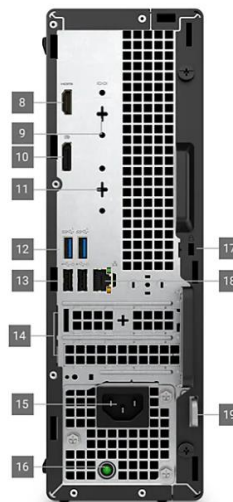

- Intel® Core™ i5-14500 vPro processor
- 16GB (memory)
- 512GB SSD
- Optical Mouse
- Wired Keyboard
- 1 x USB 3.2 Gen 1x1 Type-C port
- 1 x USB 3.2 Gen 1 Type-A port
- 2 x USB 2.0 ports
- 2 x USB 3.2 Gen 1
- 2 x USB 2.0 with SmartPower On
- 2 x Expansion Slots
- 1 x Universal Audio Jack
- 1 x HDMI 1.4b, up to 1920 x 1200 @ 60Hz
- 1 x DisplayPort 1.4a (up to 4096 x 2034 @ 60Hz)
- 1 x RJ-45
- 1 x Security-cable slot
- 1 x Padlock ring
- 4-year on-site warranty, keep your hard drive coverage
- Dimensions: 11.42”h X 3.65”w x 11.53”d
- Weight: 8.99lbs starting weight

Ports & Slots

1. Power Button
2. Storage Activity Light
3. Universal Audio Jack
4. Optical Disc Drive (optional)
5. 2x USB 2.0 Port
6. USB 3.2 Gen 1 Type-A Port
7. USB 3.2 Gen 1x1 Type-C Port

8. HDMI 1.4b (up to 1920 x 1200 @60Hz)
9. Serial Port (optional)
10. DisplayPort 1.4a (up to 4096 x 2304 @ 60Hz)
11. Video Port (optional)
 - HDMI 2.1: up to 4096 x 2160 @60Hz
 - DisplayPort 1.4a: up to 5120 x 3200 @60Hz
 - VGA: up to 1920 x 1200 @60Hz
12. 2x USB 3.2 Gen 1
13. 2x USB 2.0 with SmartPower On
14. 2x Expansion Slots
15. Power Cord Connector
16. Power Supply Diagnostic Light
17. Kensington Security Cable Slot
18. RJ-45 Ethernet
19. Padlock Ring

Ports & Slots

Front

1. Power button
2. LED indication light
3. Universal audio port
4. (2) USB 3.2 Gen 2 Type A (10Gbps), One with PowerShare
5. USB 3.2 Type C (20Gbps)

Back

6. Antenna module
7. Optional port
8. RJ-45
9. (3) USB 3.2 Gen 2 Type A (10 Gbps)
10. (2) USB 3.2 Gen 1 Type A (5 GBps), One with PowerShare
11. (3) DP 1.4 Ports
12. Power connector