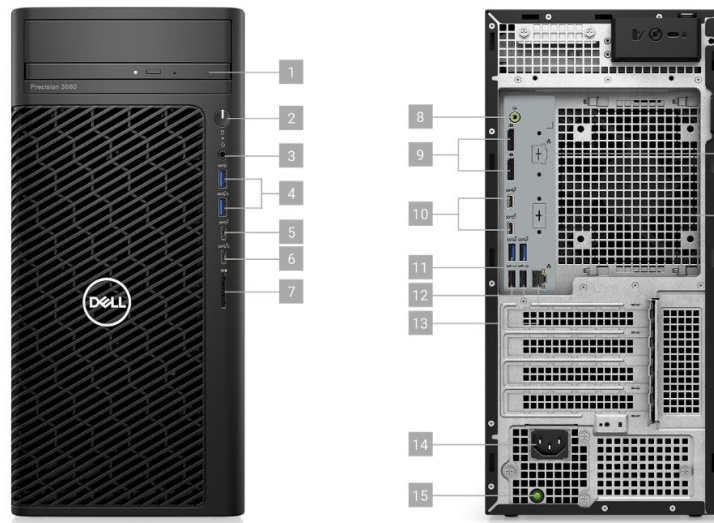

Included model(s):

Dell OptiPlex 7000 SFF

Dell OptiPlex 7000 MFF

Dell Precision 3660 Tower

Dell OptiPlex 7000 SFF (D140) \$870.00

Technical Specifications

- 12th Gen Intel® Core™ i5-12500 processor (6 Core)
- 16 Gigabyte DDR4 Non-ECC RAM (memory)
- 512 GB SSD
- Optical Mouse
- Wired Keyboard
- 1x Line-out Re-tasking Line-in Audio Port
- 3x DisplayPort 1.4
- 1x Ethernet RJ45
- 2x USB 3.2 Gen 2 ports
- 3x USB 3.2 Gen 1 ports
- 2x USB 2.0 ports with Power On
- 1x USB 2.0 port with PowerShare
- 1x USB 3.2 Gen 2x2 Type-C port
- 1x Universal Audio Jack
- 2x Low Profile PCIe Expansion
- 1x K-Lock
- 4-year on-site warranty, keep your hard drive coverage
- Dimensions: 11.42”h X 3.65”w x 11.53”d
- Weight: 8.50lbs starting weight

Ports & Slots

Front:

1. Power Button
2. Hard Disk Drive Activity Light
3. Line In/Out
4. Universal Audio Jack
5. USB 3.2 Gen 2 Type A with Power Share
6. USB 3.2 Gen 2x2 Type C (20Gb Data)

Back (35w):

7. Knock-out Slot for External Wireless Antenna (optional)
8. Optional video port (HDMI 2.0b/ DisplayPort 1.4a/ VGA/ USB Type-C with DisplayPort Alt mode)
9. USB 3.2 Type A Ports (2 – one with Power On)
10. Padlock ring and Kensington security-cable slot
11. Ethernet RJ-45
12. USB 3.2 Gen 2 Type A ports (2)
13. Display Ports 1.4 (2)
14. Power adapter port

Dell Precision 3660 Tower (D141) \$1600.00

Technical Specifications

- Intel i7-12700 processor (12 Core)
- 32 Gigabyte DDR5 Non-ECC RAM (memory)
- 512 GB SSD
- Optical Mouse
- Wired Keyboard
- 1x SD Card Reader 4.0
- 1x RJ45 i219 LAN (1G)
- 2x USB 2.0 Type-A
- 2x USB 3.2 Type-A Gen2 (10Gbps)
- 2x USB 3.2 Type-C Gen2 (10Gbps) with power delivery
- 2x USB 3.2 Type-A Gen 1 (5Gbps)
- 1x USB 3.2 Type-C Gen2 (10Gbps) data only
- 1x USB 3.2 Type-C Gen 2x2 (20Gbps) data only
- 1x Audio-mic combo (3.5mm) jack
- 1x Audio out (3.5mm) jack
- 2x DP1.4++ HBR2
- 4-year on-site warranty, keep your hard drive coverage
- Dimensions: 14.52”h X 6.81”w x 16.53”d
- Weight: 18.739lbs