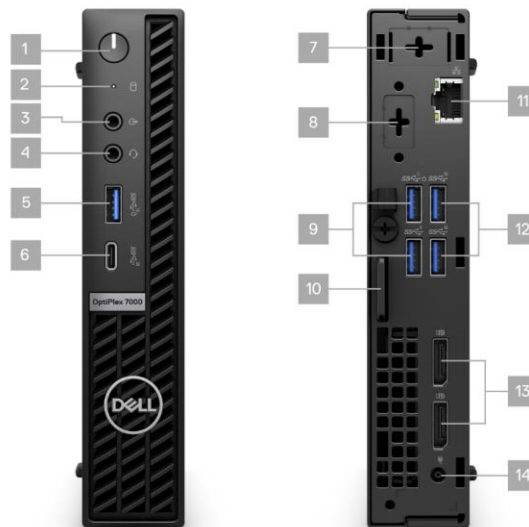

Included model(s):

Dell OptiPlex 7000 SFF

Dell OptiPlex 7000 MFF

Dell Precision 3660 Tower

Dell OptiPlex 7000 SFF (D140) \$870.00

Technical Specifications

- 12th Gen Intel® Core™ i5-12500 processor (6 Core)
- 16 Gigabyte DDR4 Non-ECC RAM (memory)
- 512 GB SSD
- Optical Mouse
- Wired Keyboard
- 1x Line-out Re-tasking Line-in Audio Port
- 3x DisplayPort 1.4
- 1x Ethernet RJ45
- 2x USB 3.2 Gen 2 ports
- 3x USB 3.2 Gen 1 ports
- 2x USB 2.0 ports with Power On
- 1x USB 2.0 port with PowerShare
- 1x USB 3.2 Gen 2x2 Type-C port
- 1x Universal Audio Jack
- 2x Low Profile PCIe Expansion
- 1x K-Lock
- 4-year on-site warranty, keep your hard drive coverage
- Dimensions: 11.42”h X 3.65”w x 11.53”d
- Weight: 8.50lbs starting weight

Ports & Slots - Small Form Factor

Front:

1. Power Button
2. SD 4.0 Card Reader (optional)
3. Optical Disk Drive (optional)
4. USB 2.0 Port
5. USB 3.2 Gen2 Port
6. Hard Disk Drive Activity Light
7. Universal Audio Jack
8. USB 2.0 Port with PowerShare
9. USB 3.2 Gen2x2 Type-C Port

Dell OptiPlex 7000 MFF (D139) \$820.00

Technical Specifications

- 12th Gen Intel® Core™ i5-12500T processor (6 Core)
- 16 Gigabyte DDR4 Non-ECC RAM (memory)
- 512 GB SSD
- Optical Mouse
- Wired Keyboard
- 1x Line In/Out
- 2x DisplayPort 1.4
- 1x Ethernet RJ45
- 1x USB 3.2 Gen 2 Type A with Power Share
- 2x USB 3.2 Gen 2 Type A ports
- 2x USB 3.2 Type A ports (1- with Power On)
- 1x USB 3.2 Gen 2x2 Type-C port (20Gb Data)
- 1x Universal Audio Jack
- 1x Padlock ring and Kensington security-cable slot
- 4-year on-site warranty, keep your hard drive coverage
- Dimensions: 7.17”h X 1.42”w x 7.00”d
- Weight: 2.06lbs