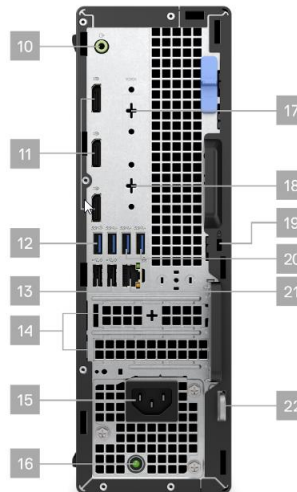

Included model(s):

Dell OptiPlex 7000 SFF

Dell OptiPlex 7000 MFF

Dell Precision 3660 Tower

Dell OptiPlex 7000 SFF (D140) \$870.00

Technical Specifications

- 12th Gen Intel® Core™ i5-12500 processor (6 Core)
- 16 Gigabyte DDR4 Non-ECC RAM (memory)
- 512 GB SSD
- Optical Mouse
- Wired Keyboard
- 1x Line-out Re-tasking Line-in Audio Port
- 3x DisplayPort 1.4
- 1x Ethernet RJ45
- 2x USB 3.2 Gen 2 ports
- 3x USB 3.2 Gen 1 ports
- 2x USB 2.0 ports with Power On
- 1x USB 2.0 port with PowerShare
- 1x USB 3.2 Gen 2x2 Type-C port
- 1x Universal Audio Jack
- 2x Low Profile PCIe Expansion
- 1x K-Lock
- 4-year on-site warranty, keep your hard drive coverage
- Dimensions: 11.42”h X 3.65”w x 11.53”d
- Weight: 8.50lbs starting weight

Ports & Slots - Small Form Factor

Front:

1. Power Button
2. SD 4.0 Card Reader (optional)
3. Optical Disk Drive (optional)
4. USB 2.0 Port
5. USB 3.2 Gen2 Port
6. Hard Disk Drive Activity Light
7. Universal Audio Jack
8. USB 2.0 Port with PowerShare
9. USB 3.2 Gen2x2 Type-C Port

Dell OptiPlex 7000 MFF (D139) \$820.00

Technical Specifications

- 12th Gen Intel® Core™ i5-12500T processor (6 Core)
- 16 Gigabyte DDR4 Non-ECC RAM (memory)
- 512 GB SSD
- Optical Mouse
- Wired Keyboard
- 1x Line In/Out
- 2x DisplayPort 1.4
- 1x Ethernet RJ45
- 1x USB 3.2 Gen 2 Type A with Power Share
- 2x USB 3.2 Gen 2 Type A ports
- 2x USB 3.2 Type A ports (1- with Power On)
- 1x USB 3.2 Gen 2x2 Type-C port (20Gb Data)
- 1x Universal Audio Jack
- 1x Padlock ring and Kensington security-cable slot
- 4-year on-site warranty, keep your hard drive coverage
- Dimensions: 7.17”h X 1.42”w x 7.00”d
- Weight: 2.06lbs