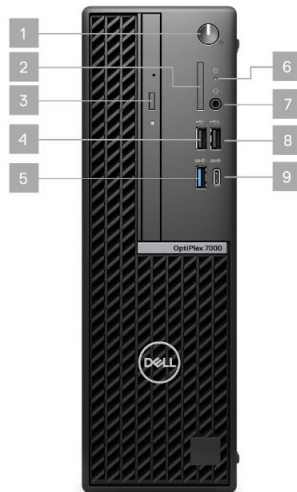

Included model(s):

Dell OptiPlex 7000 SFF

Dell OptiPlex 7000 MFF

Dell Precision 3660 Tower

Dell OptiPlex 7000 SFF (D140) \$870.00

Technical Specifications

- 12th Gen Intel® Core™ i5-12500 processor (6 Core)
- 16 Gigabyte DDR4 Non-ECC RAM (memory)
- 512 GB SSD
- Optical Mouse
- Wired Keyboard
- 1x Line-out Re-tasking Line-in Audio Port
- 3x DisplayPort 1.4
- 1x Ethernet RJ45
- 2x USB 3.2 Gen 2 ports
- 3x USB 3.2 Gen 1 ports
- 2x USB 2.0 ports with Power On
- 1x USB 2.0 port with PowerShare
- 1x USB 3.2 Gen 2x2 Type-C port
- 1x Universal Audio Jack
- 2x Low Profile PCIe Expansion
- 1x K-Lock
- 4-year on-site warranty, keep your hard drive coverage
- Dimensions: 11.42”h X 3.65”w x 11.53”d
- Weight: 8.50lbs starting weight

Ports & Slots - Small Form Factor

Front:

1. Power Button
2. SD 4.0 Card Reader (optional)
3. Optical Disk Drive (optional)
4. USB 2.0 Port
5. USB 3.2 Gen2 Port
6. Hard Disk Drive Activity Light
7. Universal Audio Jack
8. USB 2.0 Port with PowerShare
9. USB 3.2 Gen2x2 Type-C Port

Dell OptiPlex 7000 MFF (D139) \$820.00

Technical Specifications

- 12th Gen Intel® Core™ i5-12500T processor (6 Core)
- 16 Gigabyte DDR4 Non-ECC RAM (memory)
- 512 GB SSD
- Optical Mouse
- Wired Keyboard
- 1x Line In/Out
- 2x DisplayPort 1.4
- 1x Ethernet RJ45
- 1x USB 3.2 Gen 2 Type A with Power Share
- 2x USB 3.2 Gen 2 Type A ports
- 2x USB 3.2 Type A ports (1- with Power On)
- 1x USB 3.2 Gen 2x2 Type-C port (20Gb Data)
- 1x Universal Audio Jack
- 1x Padlock ring and Kensington security-cable slot
- 4-year on-site warranty, keep your hard drive coverage
- Dimensions: 7.17”h X 1.42”w x 7.00”d
- Weight: 2.06lbs