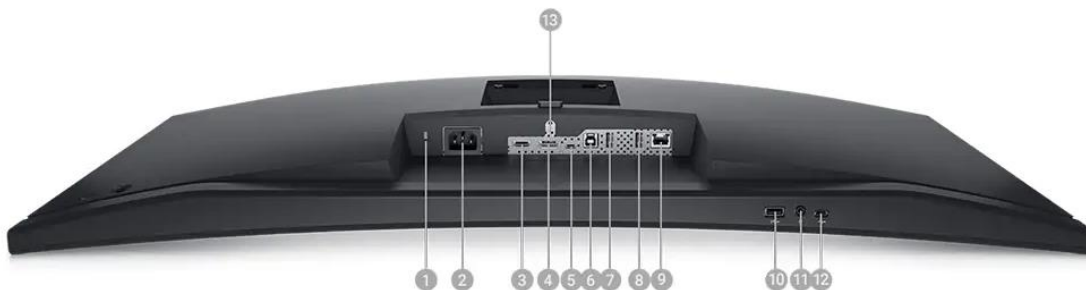

Dell 34" Curved Video Conferencing C3422WE (M102) – $780.00

Technical Specifications

- Diagonal size: 34.14"
- Aspect ratio: Widescreen (21:9)
- Native Resolution: 3440 X 1440 at 60 Hz
- Contrast ratio: 1000:1
- Brightness: 300 cd/m²
- 1 x DP 1.2 (HDCP2.2)
- 1 x HDMI 2.0 (HDCP2.2)
- 1 x USB Type-B (USB 3.2 Gen 1 upstream port)
- 1 x USB Type-C (alternate mode with DisplayPort 1.4, USB 3.2 Gen 1 upstream port, PowerDelivery PD up to 90 W)
- 1 x USB Type-C downstream (15 W), USB 3.2 Gen 1 (5 Gbps)
- 2 x super speed USB 5 Gbps (USB 3.2 Gen 1)
- 1 x super speed USB 5 Gbps (USB 3.2 Gen 1) with BC 1.2 charging capability at 2 A (max)
- 1 x 3.5 mm headphone jack
- 1 x RJ45
- Size with Stand: 32.1 in x 9.30 in x 22.68 in
- Weight: 35.2lbs (with packaging)

Connectivity Options

Ports & Slots:

1. Security lock slot | 2. Power connector | 3. HDMI port | 4. DisplayPort in | 5. USB-C upstream/DisplayPort | 6. USB-B upstream port | 7, 8, 10. super speed USB 5Gbps (USB 3.2 Gen1) (3) | 9. RJ45 connector | 11. Headphone jack | 12. USB-C downstream port | 13. Stand lock