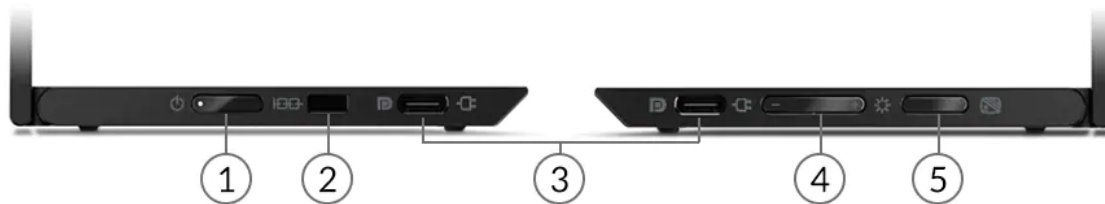

Connectivity Options

Ports & Slots:

1. Security lock slot | 2. Power connector | 3. HDMI port | 4. DisplayPort in | 5. USB-C upstream/DisplayPort | 6. USB-B upstream port | 7, 8, 10. super speed USB 5Gbps (USB 3.2 Gen1) (3) | 9. RJ45 connector | 11. Headphone jack | 12. USB-C downstream port | 13. Stand lock

Dell 14" Portable Monitor C1422H (M107) – \$263.00

Technical Specifications

- Diagonal size: 14"
- Aspect ratio: Widescreen (16:09)
- Native Resolution: 1920 X 1080 at 60Hz
- Contrast ratio: 700:1
- Brightness: 300 cd/m²
- 2 x USB Type – C (Alt Mode DP1.2, HBR)
- DP HDCP 1.4
- Dimensions: 12.69 in x 0.56 in x 7.98 in
- Weight: 1.30lbs

Ports and Slots

1. Power On/Off button | 2. USB-C with Power Pass Through | 3. USB-C with Power Pass Through | 4. Function buttons

Lenovo ThinkVision M14 Portable Monitor (M104) – \$225.14

Technical Specifications

- Diagonal size: 14"
- Aspect ratio: Widescreen (16:09)
- Native Resolution: 1920 X 1080
- Contrast ratio: 700:1
- Brightness: 300 cd/m²
- 2 x USB Type – C
- 1 x Kensington Lock Slot
- Dimensions: 12.73 in x 3.8 in x 8.23 in
- Weight: 1.138lbs