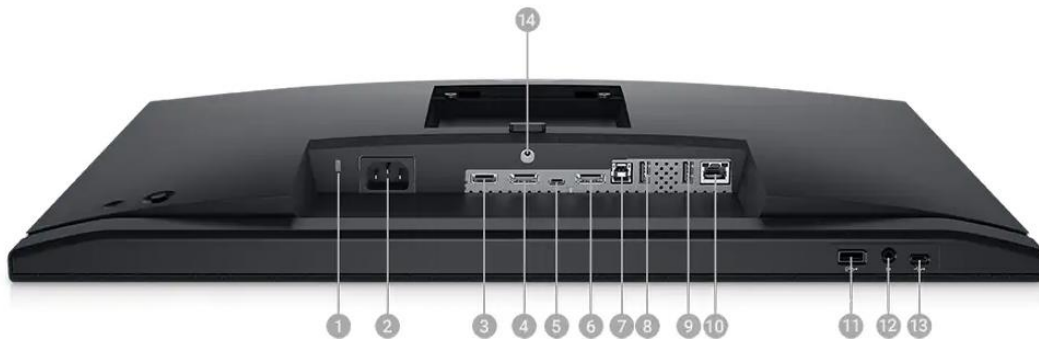

Technical Specifications

- Diagonal size: 27"
- Aspect ratio: Widescreen (16:09)
- Resolution: Full HD 1920 X 1080
- Contrast ratio: 1000:1
- Brightness: 300 cd/m²
- 1 x HDMI 1.4 port
- 1 x DisplayPort
- 1 x VGA
- 1 x Super speed USB 5Gbps (USB3.2 Gen 1 upstream)
- 4 x Super speed USB 5Gbps (USB3.2 Gen 1)
- Size with Stand: 19.18 in x 7.07 in x 18.98 in
- Weight: 6.22lbs

Ports & Slots:

1. Security-lock slot | 2. Power connector | 3. HDMI port | 4. Stand lock | 5. DisplayPort | 6. VGA connector | 7. SuperSpeed USB 5Gbps upstream port | 8. SuperSpeed USB 5Gbps downstream port (4)

Cables Included:

Power cable | DisplayPort to DisplayPort cable (1.8 meters) | SuperSpeed USB 5Gbps upstream cable

Dell 24" Video Conferencing C2422HE (M100) – \$390.00

Technical Specifications

- Diagonal size: 23.8"
- Aspect ratio: Widescreen (16:09)
- Resolution: Full HD 1920 X 1080
- Contrast ratio: 1000:1
- Brightness: 250 cd/m²
- 1 x DP 1.2 (HDCP2.2)
- 1 x HDMI 2.0 (HDCP2.2)
- 1 x USB Type-B (USB 3.2 Gen 1 upstream port)
- 1 x USB Type-C (alternate mode with DisplayPort 1.4, USB 3.2 Gen 1 upstream port, PowerDelivery PD up to 90 W)
- 1 x USB Type-C downstream (15 W), USB 3.2 Gen 1 (5 Gbps)
- 2 x super speed USB 5 Gbps (USB 3.2 Gen 1)
- 1 x super speed USB 5 Gbps (USB 3.2 Gen 1) with BC 1.2 charging capability at 2 (max)
- 1 x 3.5 mm headphone jack
- 1 x RJ45
- Size with Stand: 21.21 in x 7.3 in x 21.4 in
- Weight: 9.6lbs