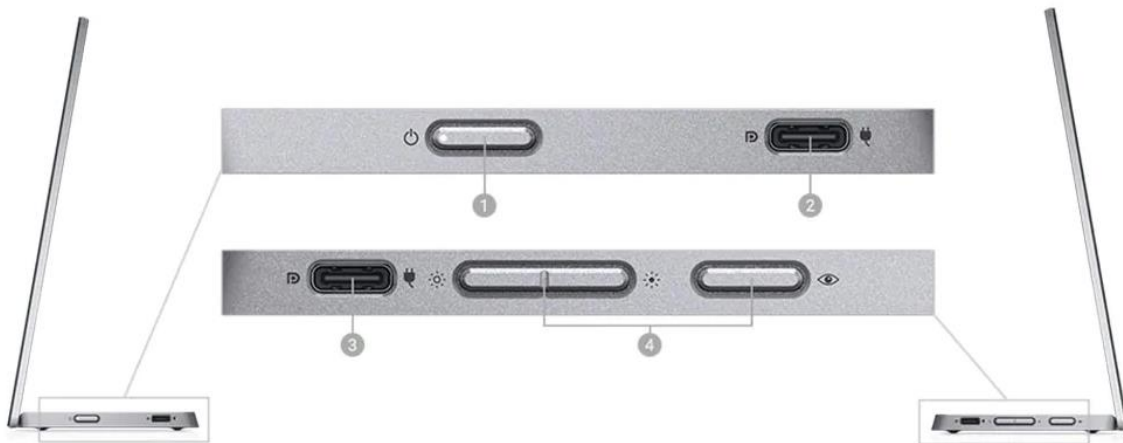

Connectivity Options

Ports & Slots:

1. Security lock slot | 2. Power connector | 3. HDMI port | 4. DisplayPort in | 5. USB-C upstream/DisplayPort | 6. DP port (out) | 7. USB-B upstream port | 8. Super speed USB 5Gbps (USB 3.2 Gen1) | 9. Super speed USB 5Gbps (USB 3.2 Gen1) | 10. RJ45 connector | 11. Super speed USB 5Gbps (USB 3.2 Gen1) | 12. Headphone jack | 13. USB-C downstream port | 14. Stand lock

Connectivity Options

Ports & Slots:

1. Security lock slot | 2. Power connector | 3. HDMI port | 4. DisplayPort in | 5. USB-C upstream/DisplayPort | 6. USB-B upstream port | 7, 8, 10. super speed USB 5Gbps (USB 3.2 Gen1) (3) | 9. RJ45 connector | 11. Headphone jack | 12. USB-C downstream port | 13. Stand lock

Ports and Slots

1. Power On/Off button | 2. USB-C with Power Pass Through | 3. USB-C with Power Pass Through | 4. Function buttons

Lenovo ThinkVision M14 Portable Monitor (M104) – \$225.14

Technical Specifications

- Diagonal size: 14"
- Aspect ratio: Widescreen (16:09)
- Native Resolution: 1920 X 1080
- Contrast ratio: 700:1
- Brightness: 300 cd/m²
- 2 x USB Type – C
- 1 x Kensington Lock Slot
- Dimensions: 12.73 in x 3.8 in x 8.23 in
- Weight: 1.138lbs