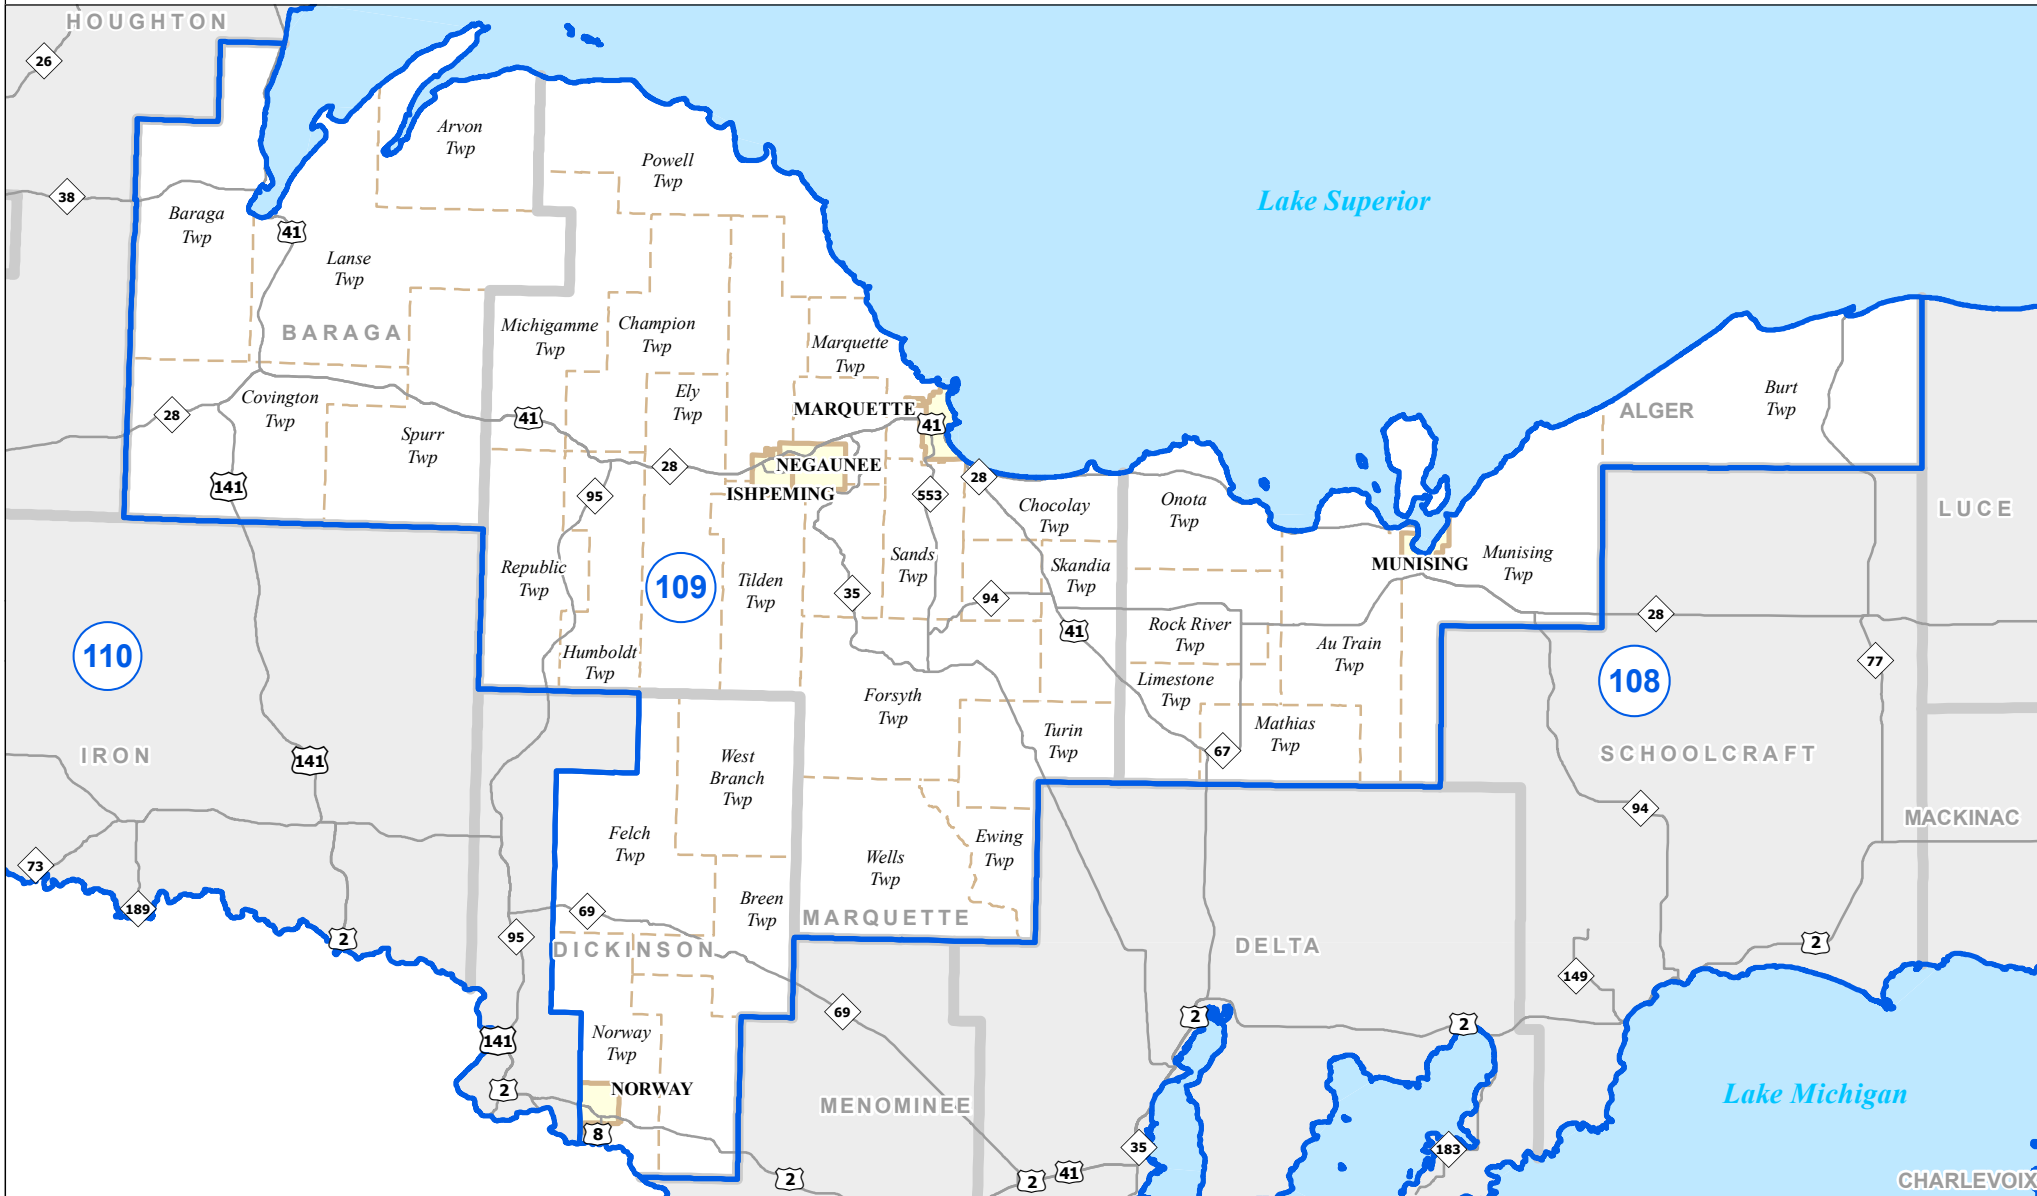

MICHIGAN STATE HOUSE DISTRICT 109

2021 Apportionment Plan

0 2.5 5 Miles

Source:
 Base Map - Michigan Geographic Framework v17a, v20
 House District Boundaries - 2021 Apportionment Plan as adopted by the Michigan Independent Citizens Redistricting Commission on 12/29/2021 pursuant to its authority and duty in Article IV, Section 6 of the Michigan Constitution of 1963

Legend

 House District	 County	 Freeway
 City	 Township	 Highway

Michigan House of Representatives

District 109

Alger County

Baraga County

Dickinson County (part)

 Breen Township

 Felch Township

 Norway city

 Norway Township

 Waucedah Township

 West Branch Township

Marquette County

2021 Apportionment Plan as adopted by the Michigan Independent Citizens Redistricting Commission on 12/28/2021 pursuant to its authority and duty in Article IV, Section 6 of the Michigan Constitution of 1963.