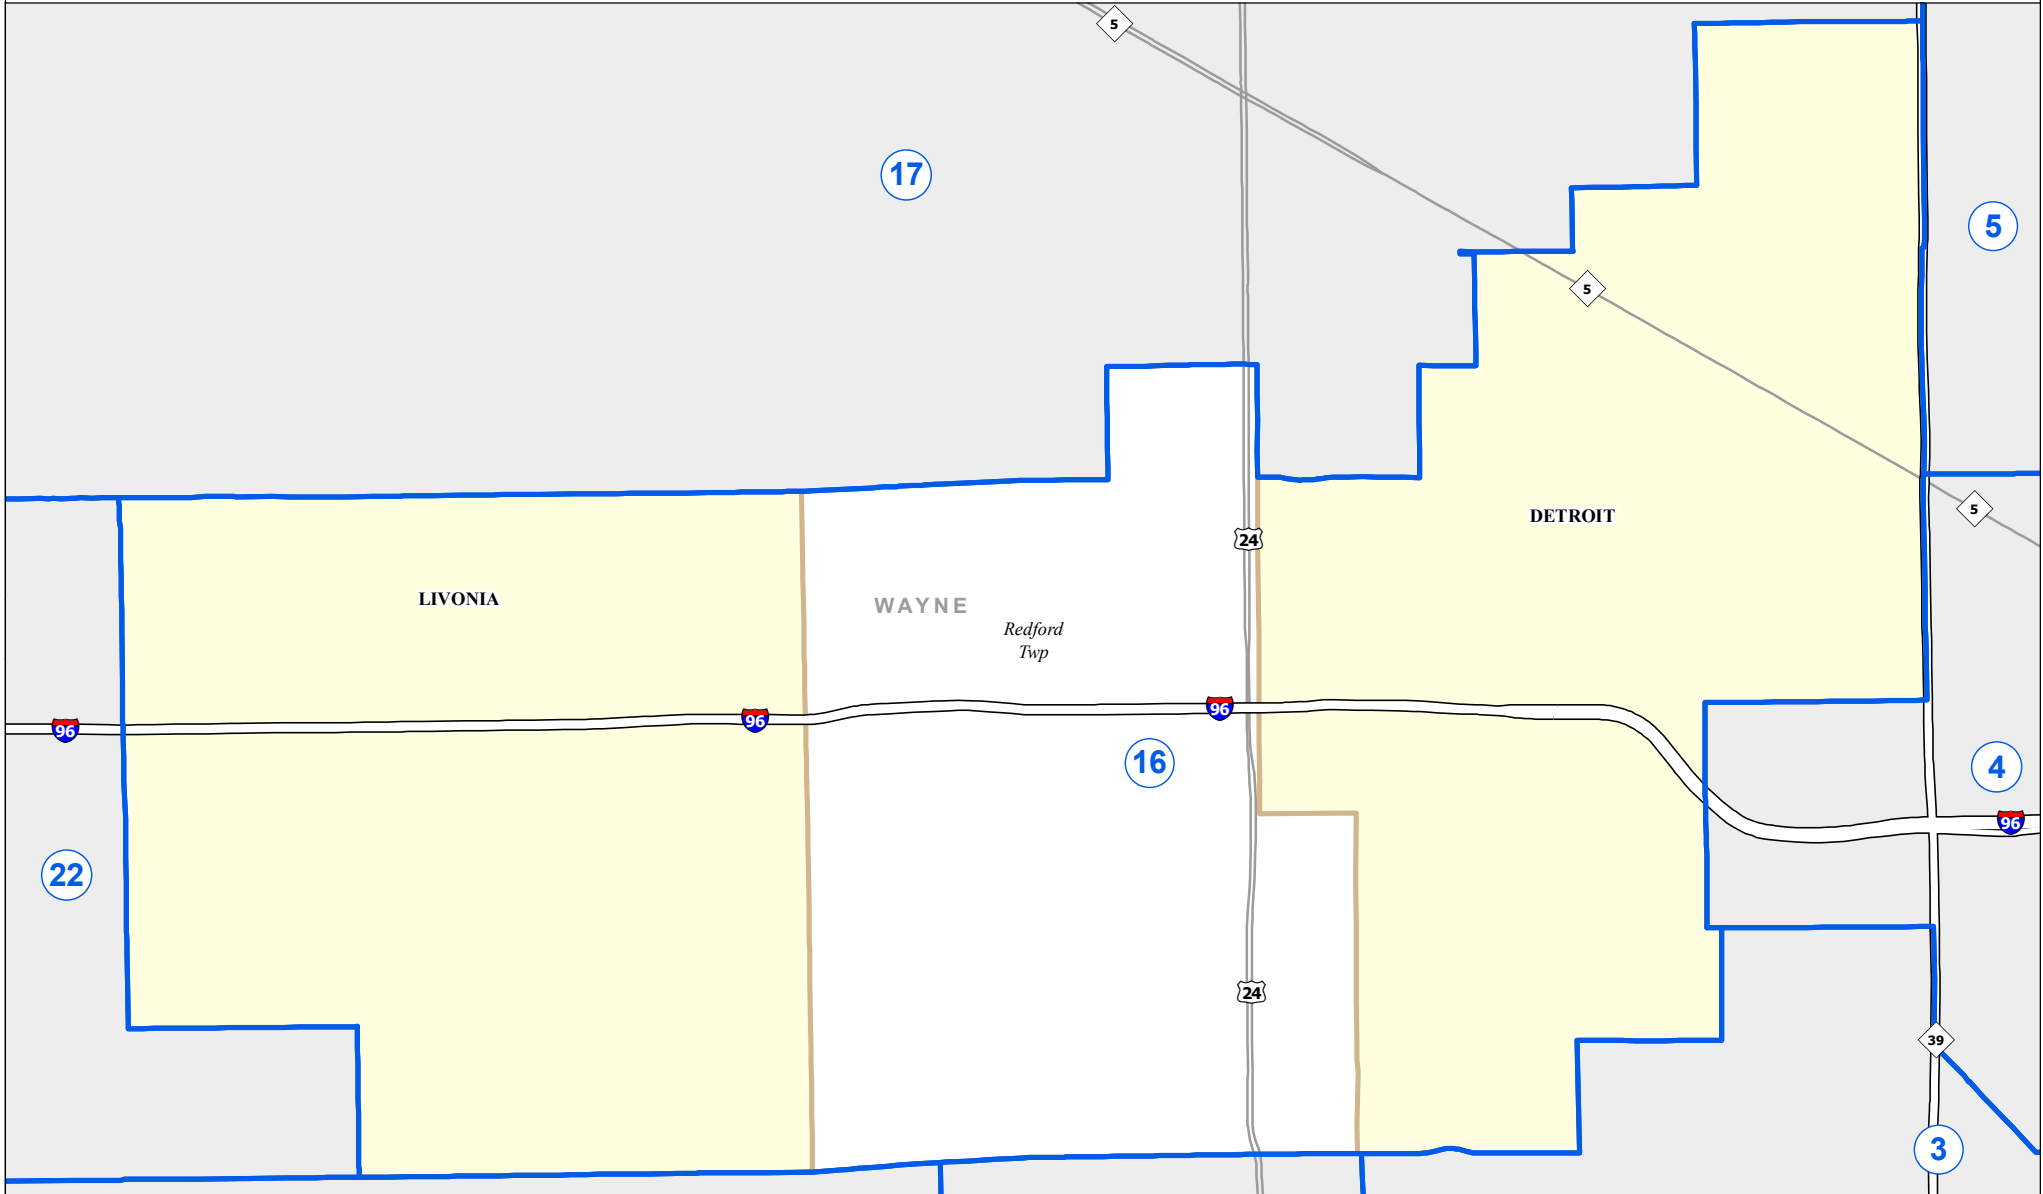

# MICHIGAN STATE HOUSE DISTRICT 16 2021 Apportionment Plan

0 2.5 5 Miles

Source:  
Base Map - Michigan Geographic Framework v17a, v20  
House District Boundaries - 2021 Apportionment Plan as adopted by the  
Michigan Independent Citizens Redistricting Commission on 12/29/2021  
pursuant to its authority and duty in Article IV, Section 6 of the Michigan  
Constitution of 1963

**Legend**

House District	County	Freeway
City	Township	Highway

## **District 16**

Wayne County (part)

Detroit city (part)

Livonia city (part)

Redford Township (part)

2021 Apportionment Plan as adopted by the Michigan Independent Citizens Redistricting Commission on 12/28/2021 pursuant to its authority and duty in Article IV, Section 6 of the Michigan Constitution of 1963.