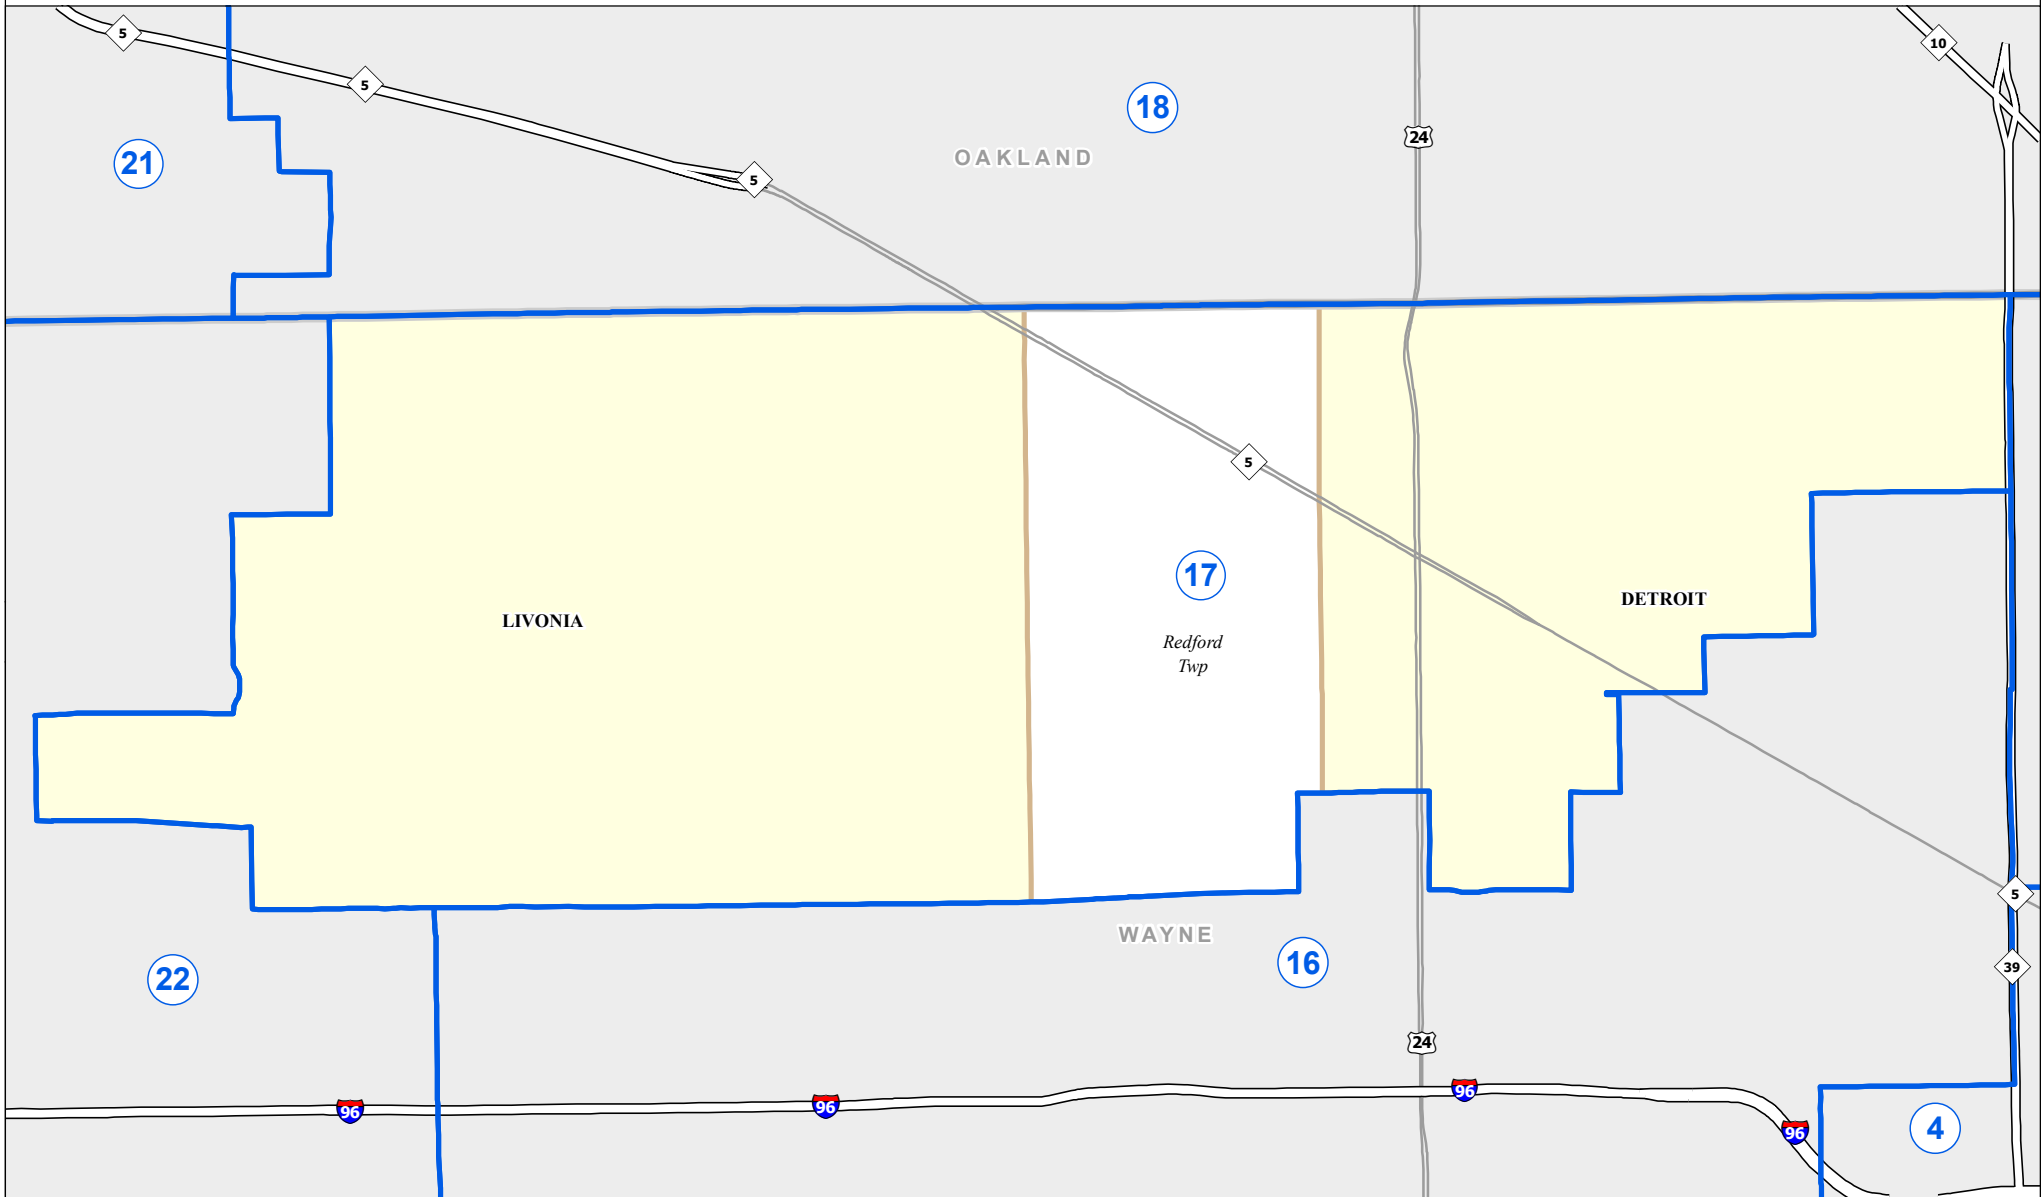

MICHIGAN STATE HOUSE DISTRICT 17

2021 Apportionment Plan

Source:
 Base Map - Michigan Geographic Framework v17a, v20
 House District Boundaries - 2021 Apportionment Plan as adopted by the
 Michigan Independent Citizens Redistricting Commission on 12/29/2021
 pursuant to its authority and duty in Article IV, Section 6 of the Michigan
 Constitution of 1963

Legend					
	House District		County		Freeway
	City		Township		Highway

Michigan House of Representatives

District 17

Wayne County (part)

Detroit city (part)

Livonia city (part)

Redford Township (part)

2021 Apportionment Plan as adopted by the Michigan Independent Citizens Redistricting Commission on 12/28/2021 pursuant to its authority and duty in Article IV, Section 6 of the Michigan Constitution of 1963.