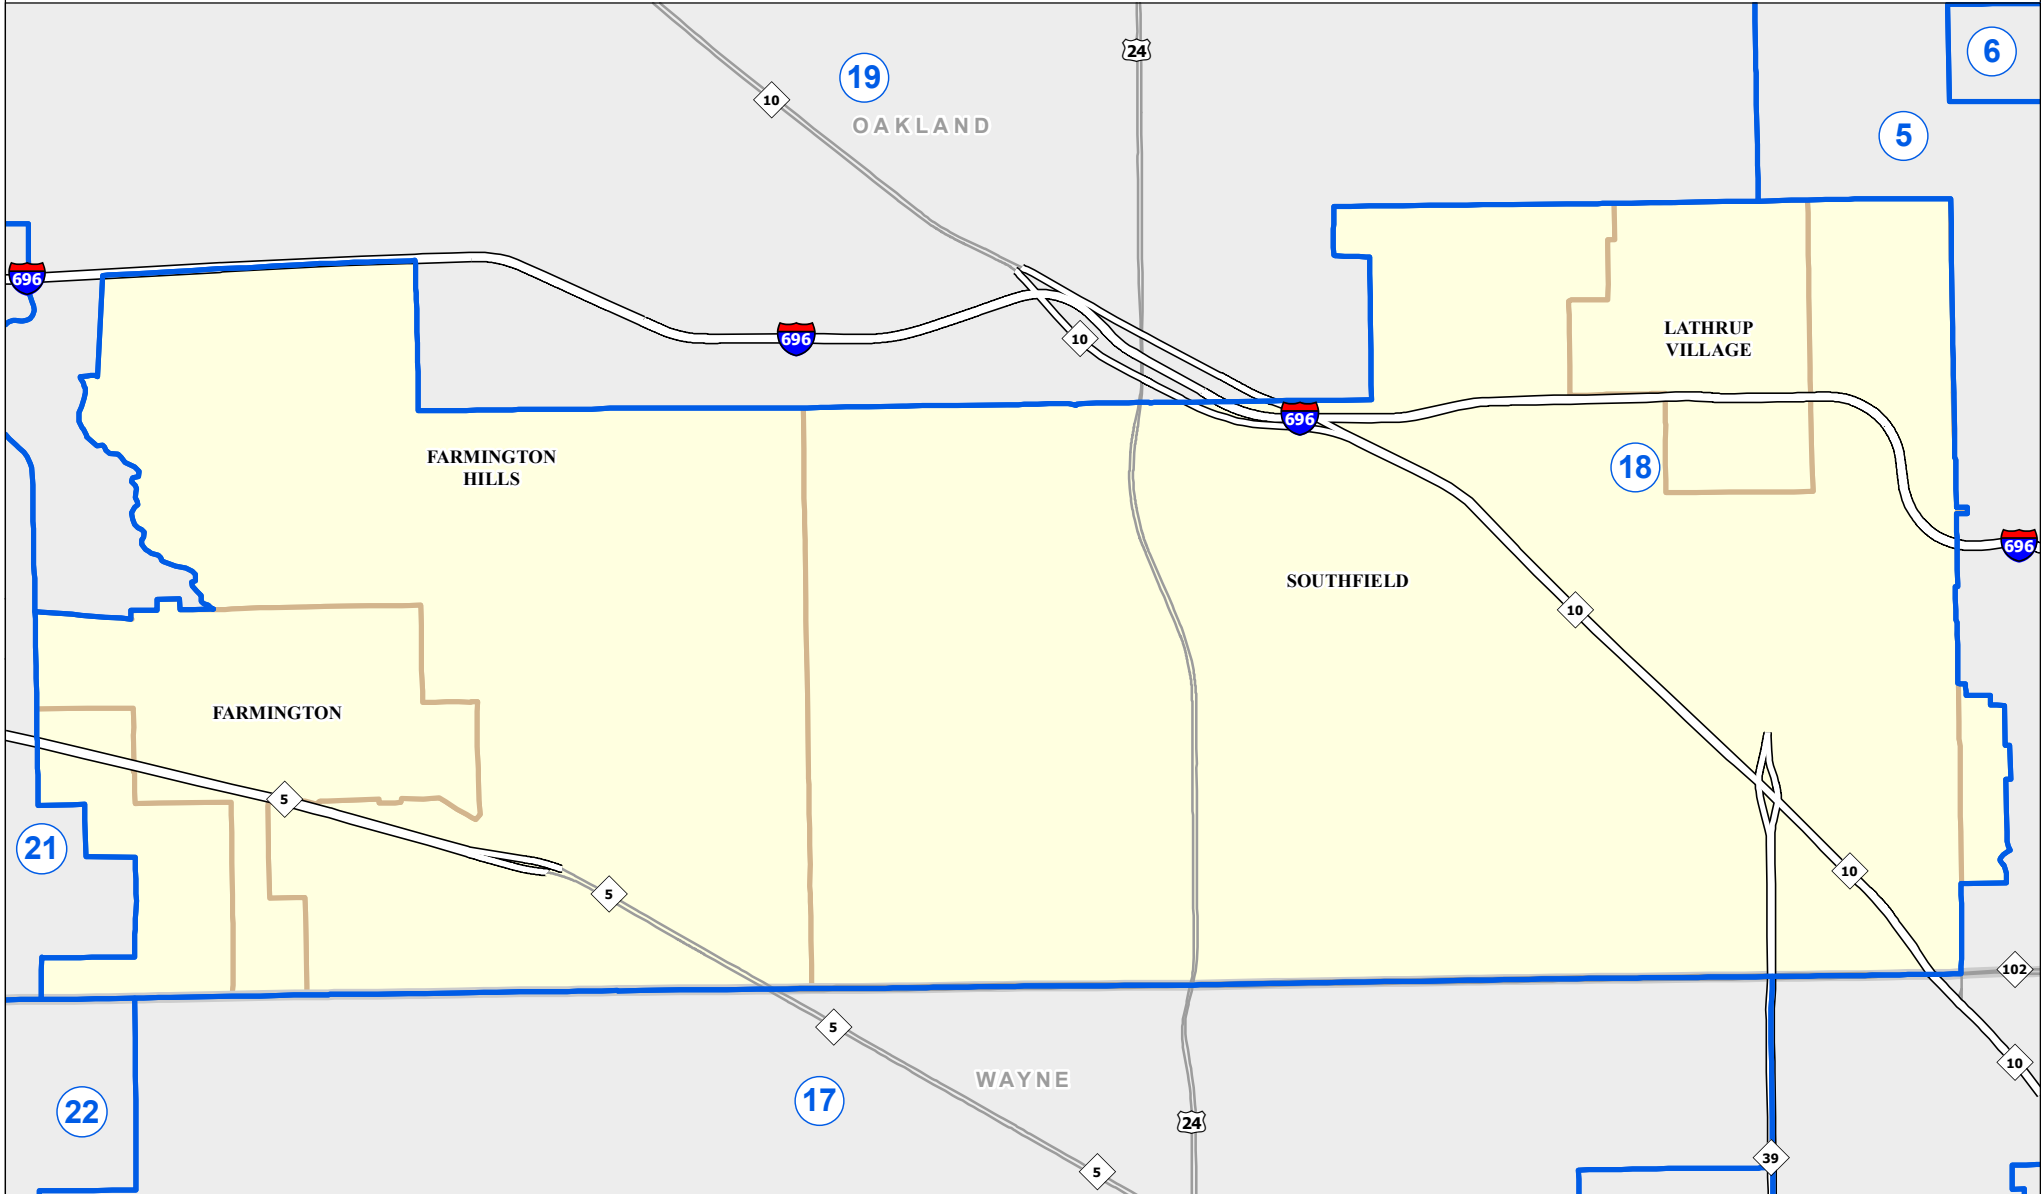

MICHIGAN STATE HOUSE DISTRICT 18 2021 Apportionment Plan

Source:
Base Map - Michigan Geographic Framework v17a, v20
House District Boundaries - 2021 Apportionment Plan as adopted by the
Michigan Independent Citizens Redistricting Commission on 12/29/2021
pursuant to its authority and duty in Article IV, Section 6 of the Michigan
Constitution of 1963

Legend					
	House District		County		Freeway
	City		Township		Highway

Michigan House of Representatives

District 18

Oakland County (part)
Farmington city (part)
Farmington Hills city (part)
Lathrup Village city
Oak Park city (part)
Southfield city (part)

2021 Apportionment Plan as adopted by the Michigan Independent Citizens Redistricting Commission on 12/28/2021 pursuant to its authority and duty in Article IV, Section 6 of the Michigan Constitution of 1963.