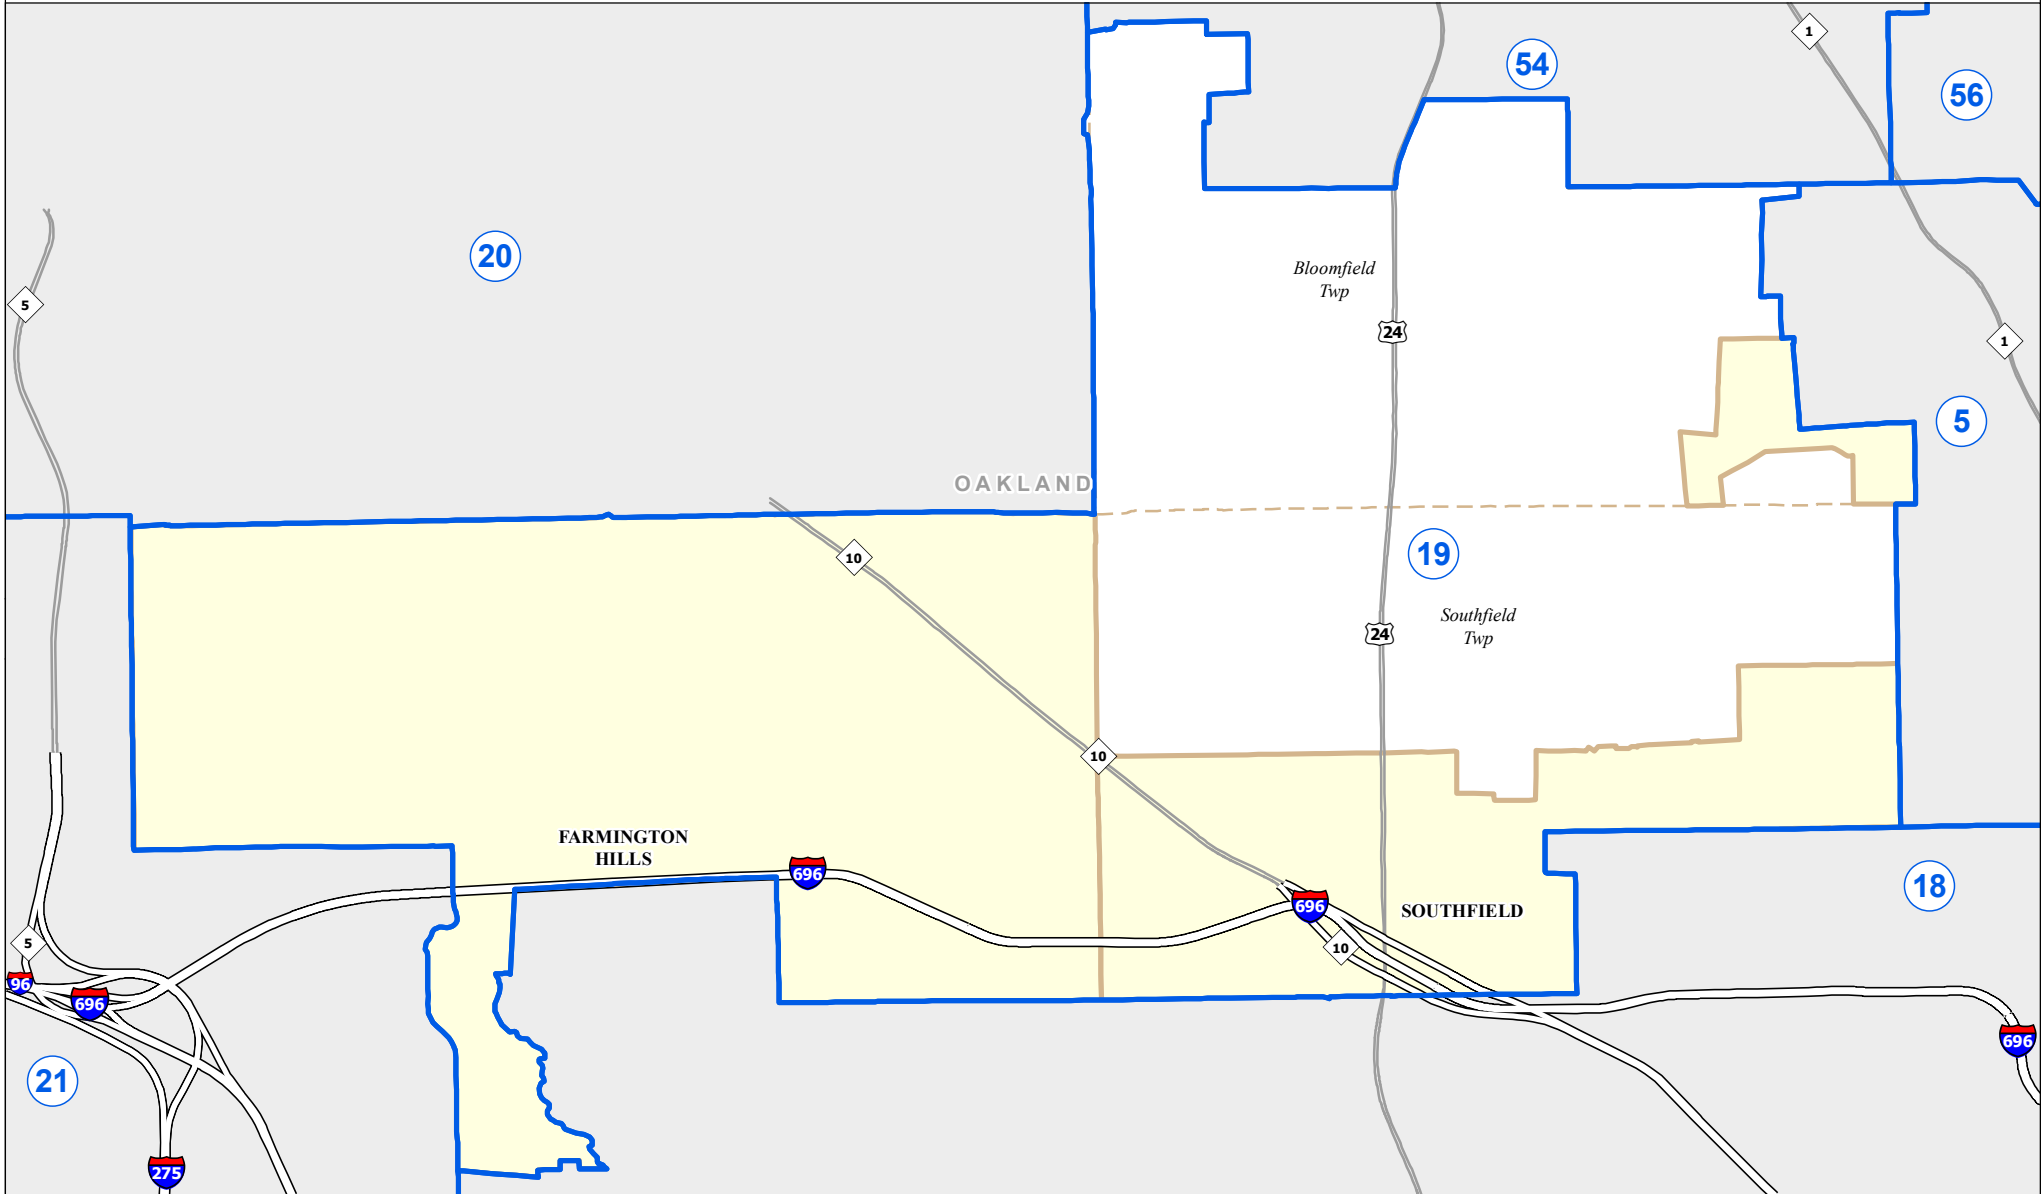

MICHIGAN STATE HOUSE DISTRICT 19

2021 Apportionment Plan

0 2.5 5 Miles

Source:
 Base Map - Michigan Geographic Framework v17a, v20
 House District Boundaries - 2021 Apportionment Plan as adopted by the
 Michigan Independent Citizens Redistricting Commission on 12/28/2021
 pursuant to its authority and duty in Article IV, Section 6 of the Michigan
 Constitution of 1963

Legend

House District	County	Freeway
City	Township	Highway

Michigan House of Representatives

District 19

Oakland County (part)
Birmingham city (part)
Bloomfield Township (part)
Farmington Hills city (part)
Southfield city (part)
Southfield Township (part)

2021 Apportionment Plan as adopted by the Michigan Independent Citizens Redistricting Commission on 12/28/2021 pursuant to its authority and duty in Article IV, Section 6 of the Michigan Constitution of 1963.