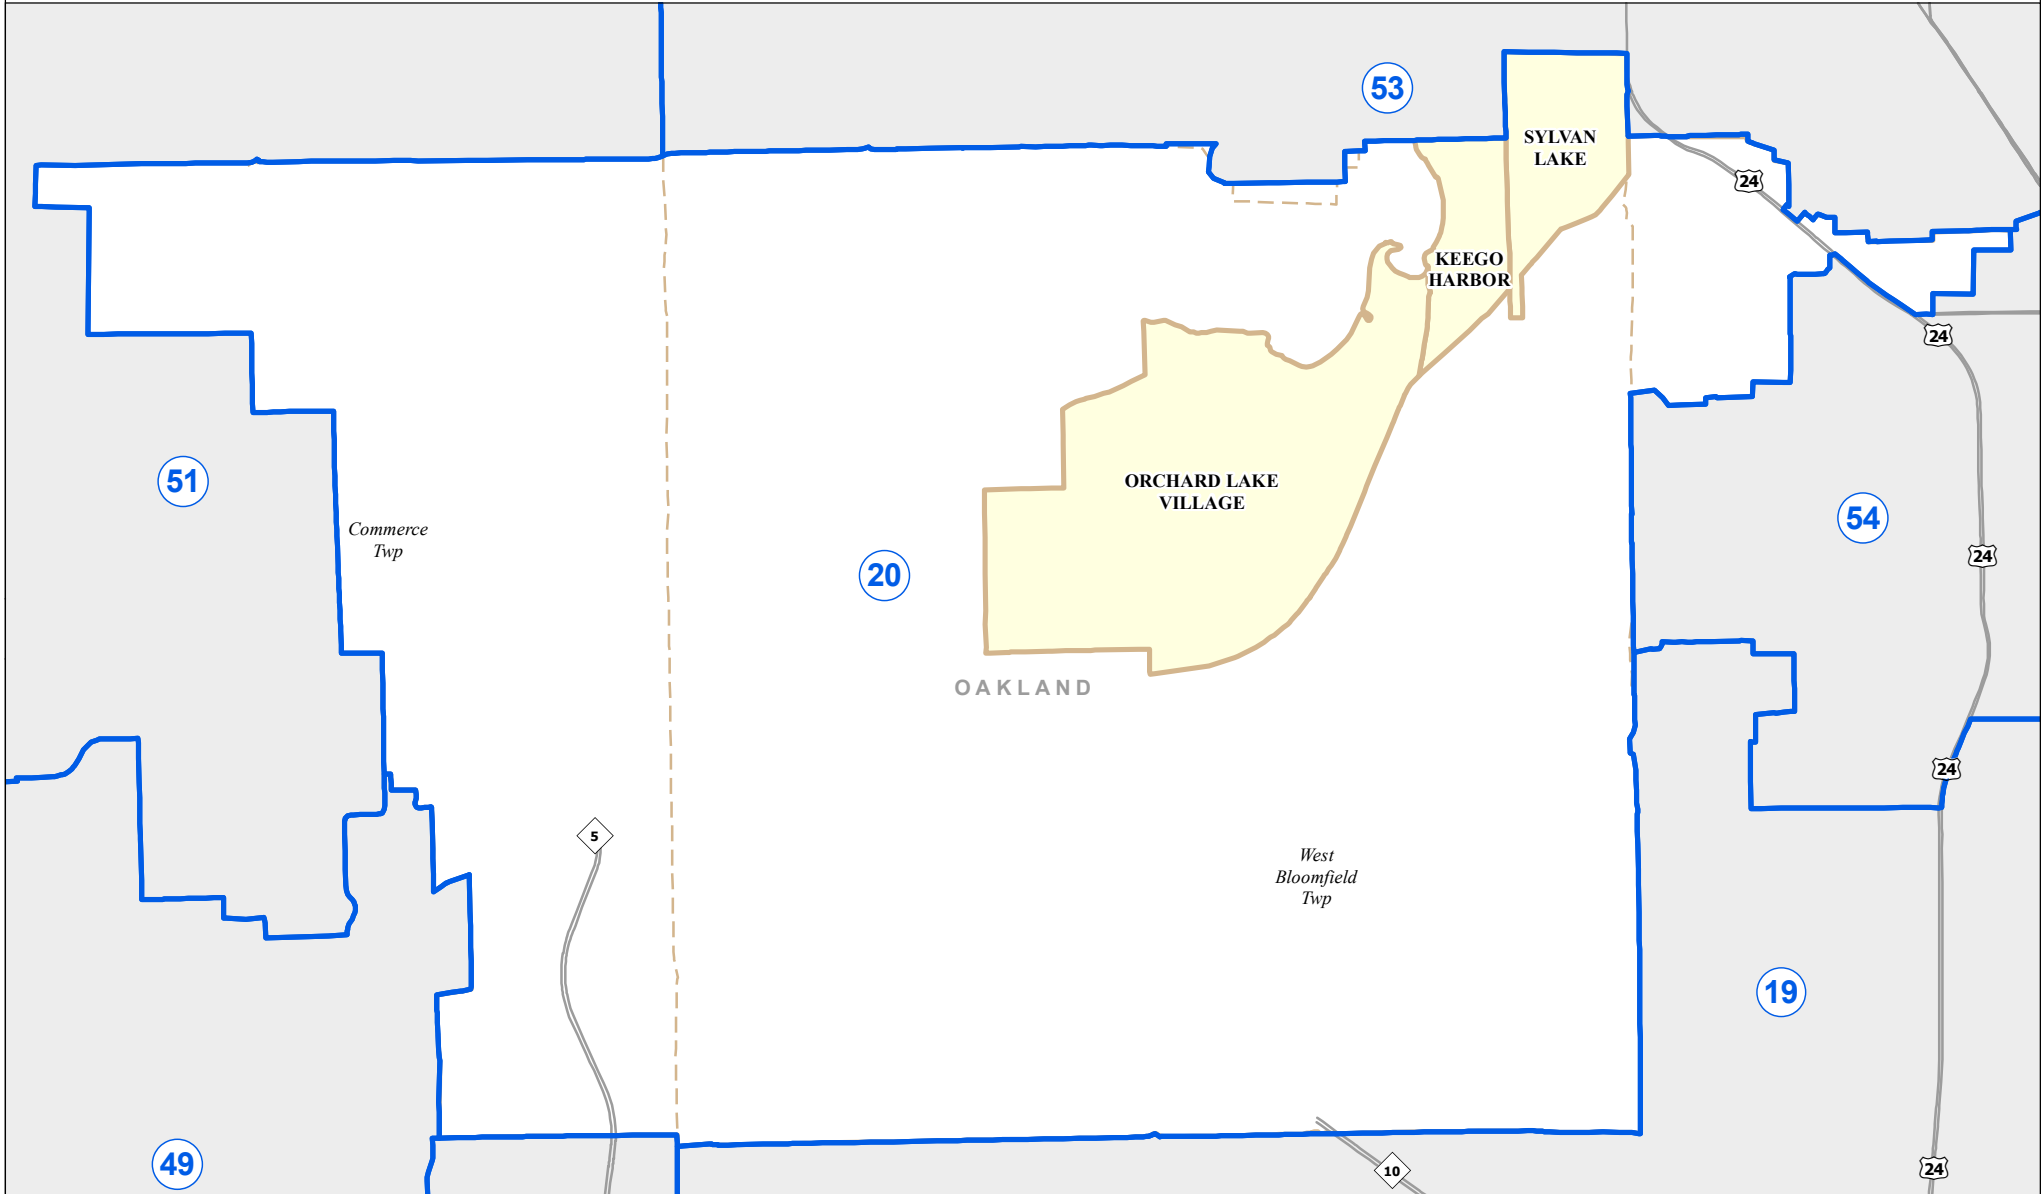

MICHIGAN STATE HOUSE DISTRICT 20 2021 Apportionment Plan

0 2.5 5 Miles

Source:
Base Map - Michigan Geographic Framework v17a, v20
House District Boundaries - 2021 Apportionment Plan as adopted by the
Michigan Independent Citizens Redistricting Commission on 12/29/2021
pursuant to its authority and duty in Article IV, Section 6 of the Michigan
Constitution of 1963

Legend		
	House District	 County
	City	 Township
		 Freeway
		 Highway

Michigan House of Representatives

District 20

Oakland County (part)
Bloomfield Township (part)
Commerce Township (part)
Keego Harbor city
Orchard Lake Village city
Sylvan Lake city
West Bloomfield Township

2021 Apportionment Plan as adopted by the Michigan Independent Citizens Redistricting Commission on 12/28/2021 pursuant to its authority and duty in Article IV, Section 6 of the Michigan Constitution of 1963.