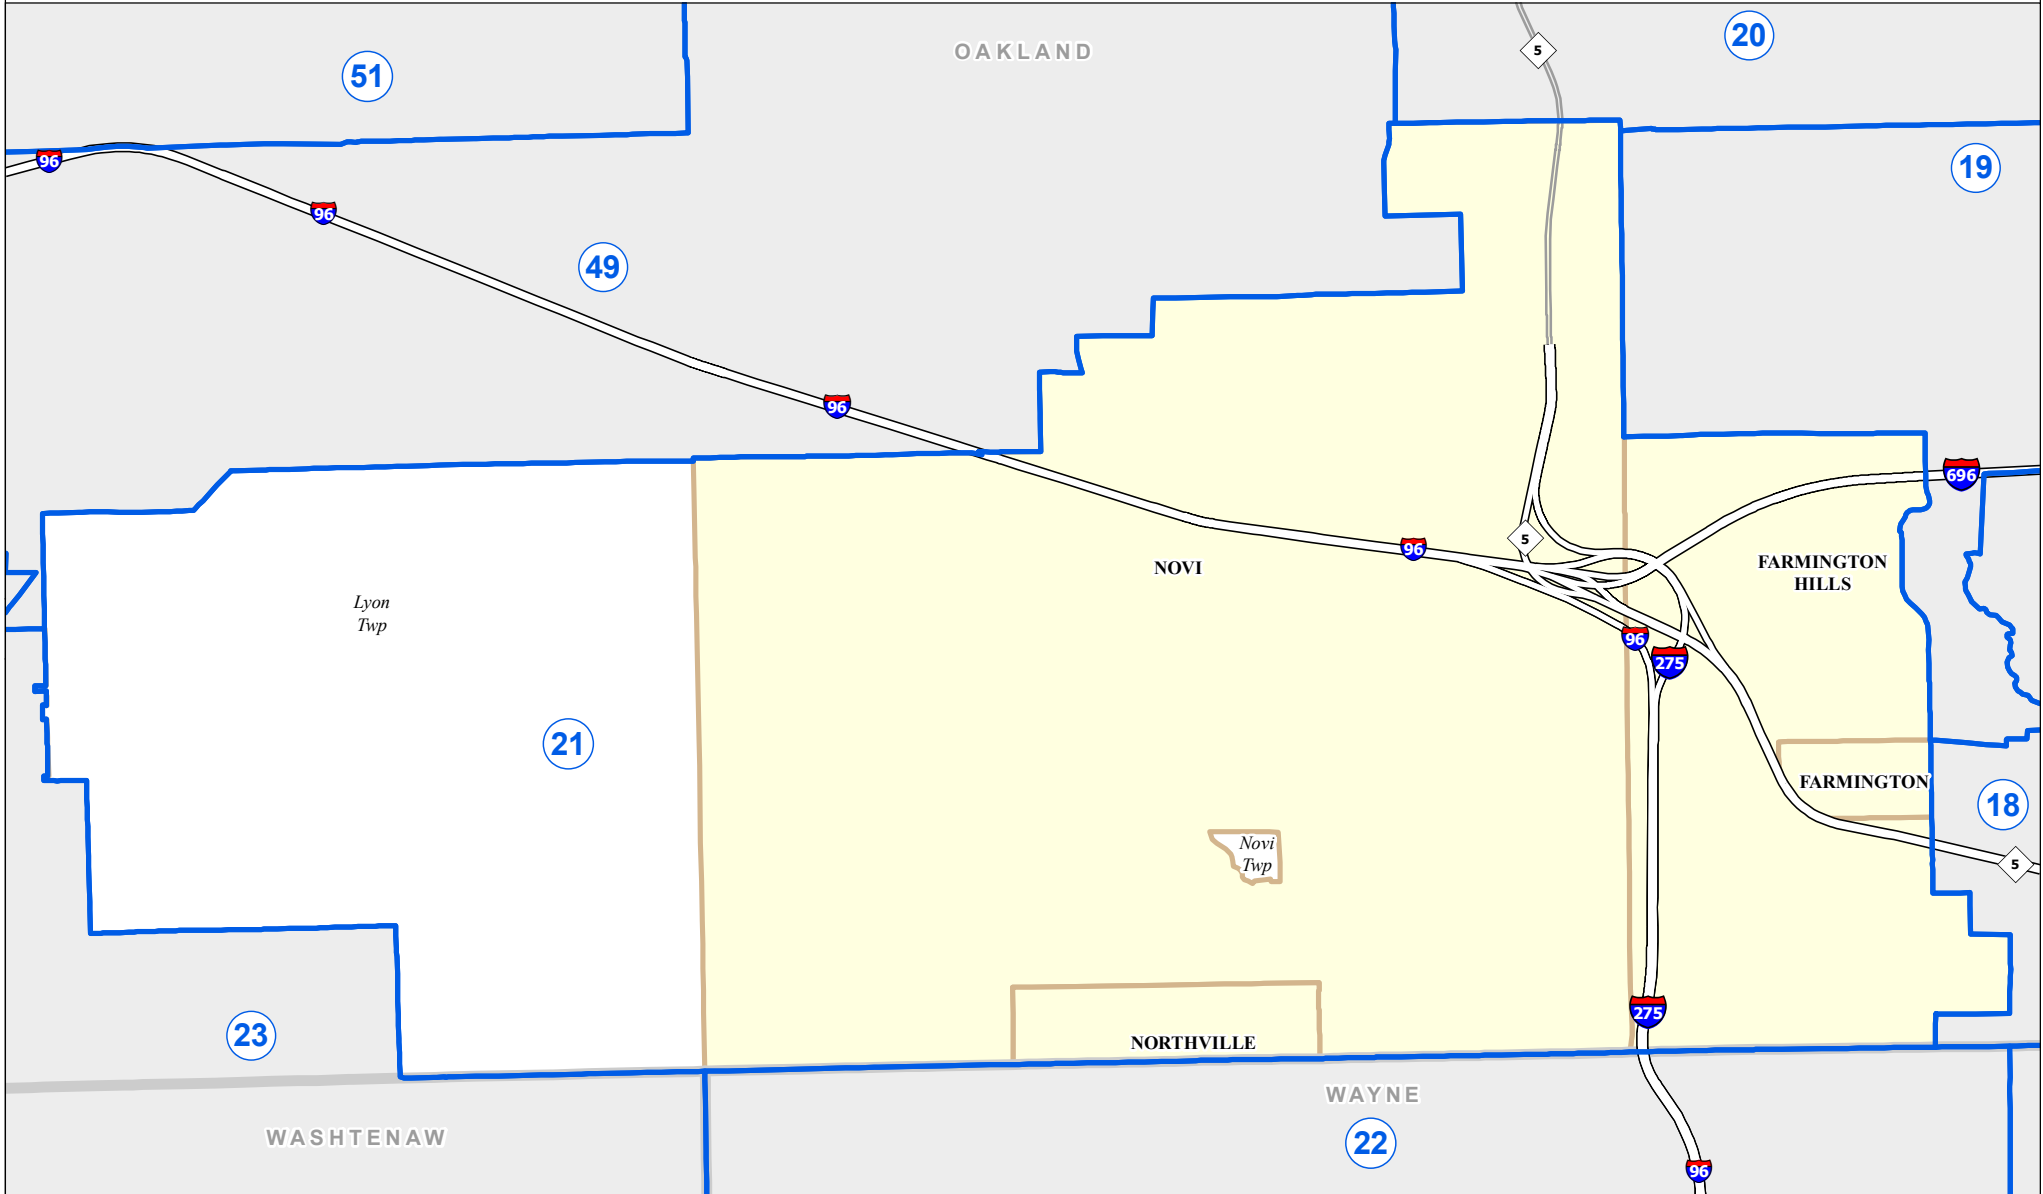

# MICHIGAN STATE HOUSE DISTRICT 21 2021 Apportionment Plan

0 2.5 5 Miles

Source:  
Base Map - Michigan Geographic Framework v17a, v20  
House District Boundaries - 2021 Apportionment Plan as adopted by the  
Michigan Independent Citizens Redistricting Commission on 12/29/2021  
pursuant to its authority and duty in Article IV, Section 6 of the Michigan  
Constitution of 1963

**Legend**

 House District	 County	 Freeway
 City	 Township	 Highway

## **District 21**

Oakland County (part)  
Farmington city (part)  
Farmington Hills city (part)  
Lyon Township (part)  
Northville city (part)  
Novi city (part)  
Novi Township

2021 Apportionment Plan as adopted by the Michigan Independent Citizens Redistricting Commission on 12/28/2021 pursuant to its authority and duty in Article IV, Section 6 of the Michigan Constitution of 1963.