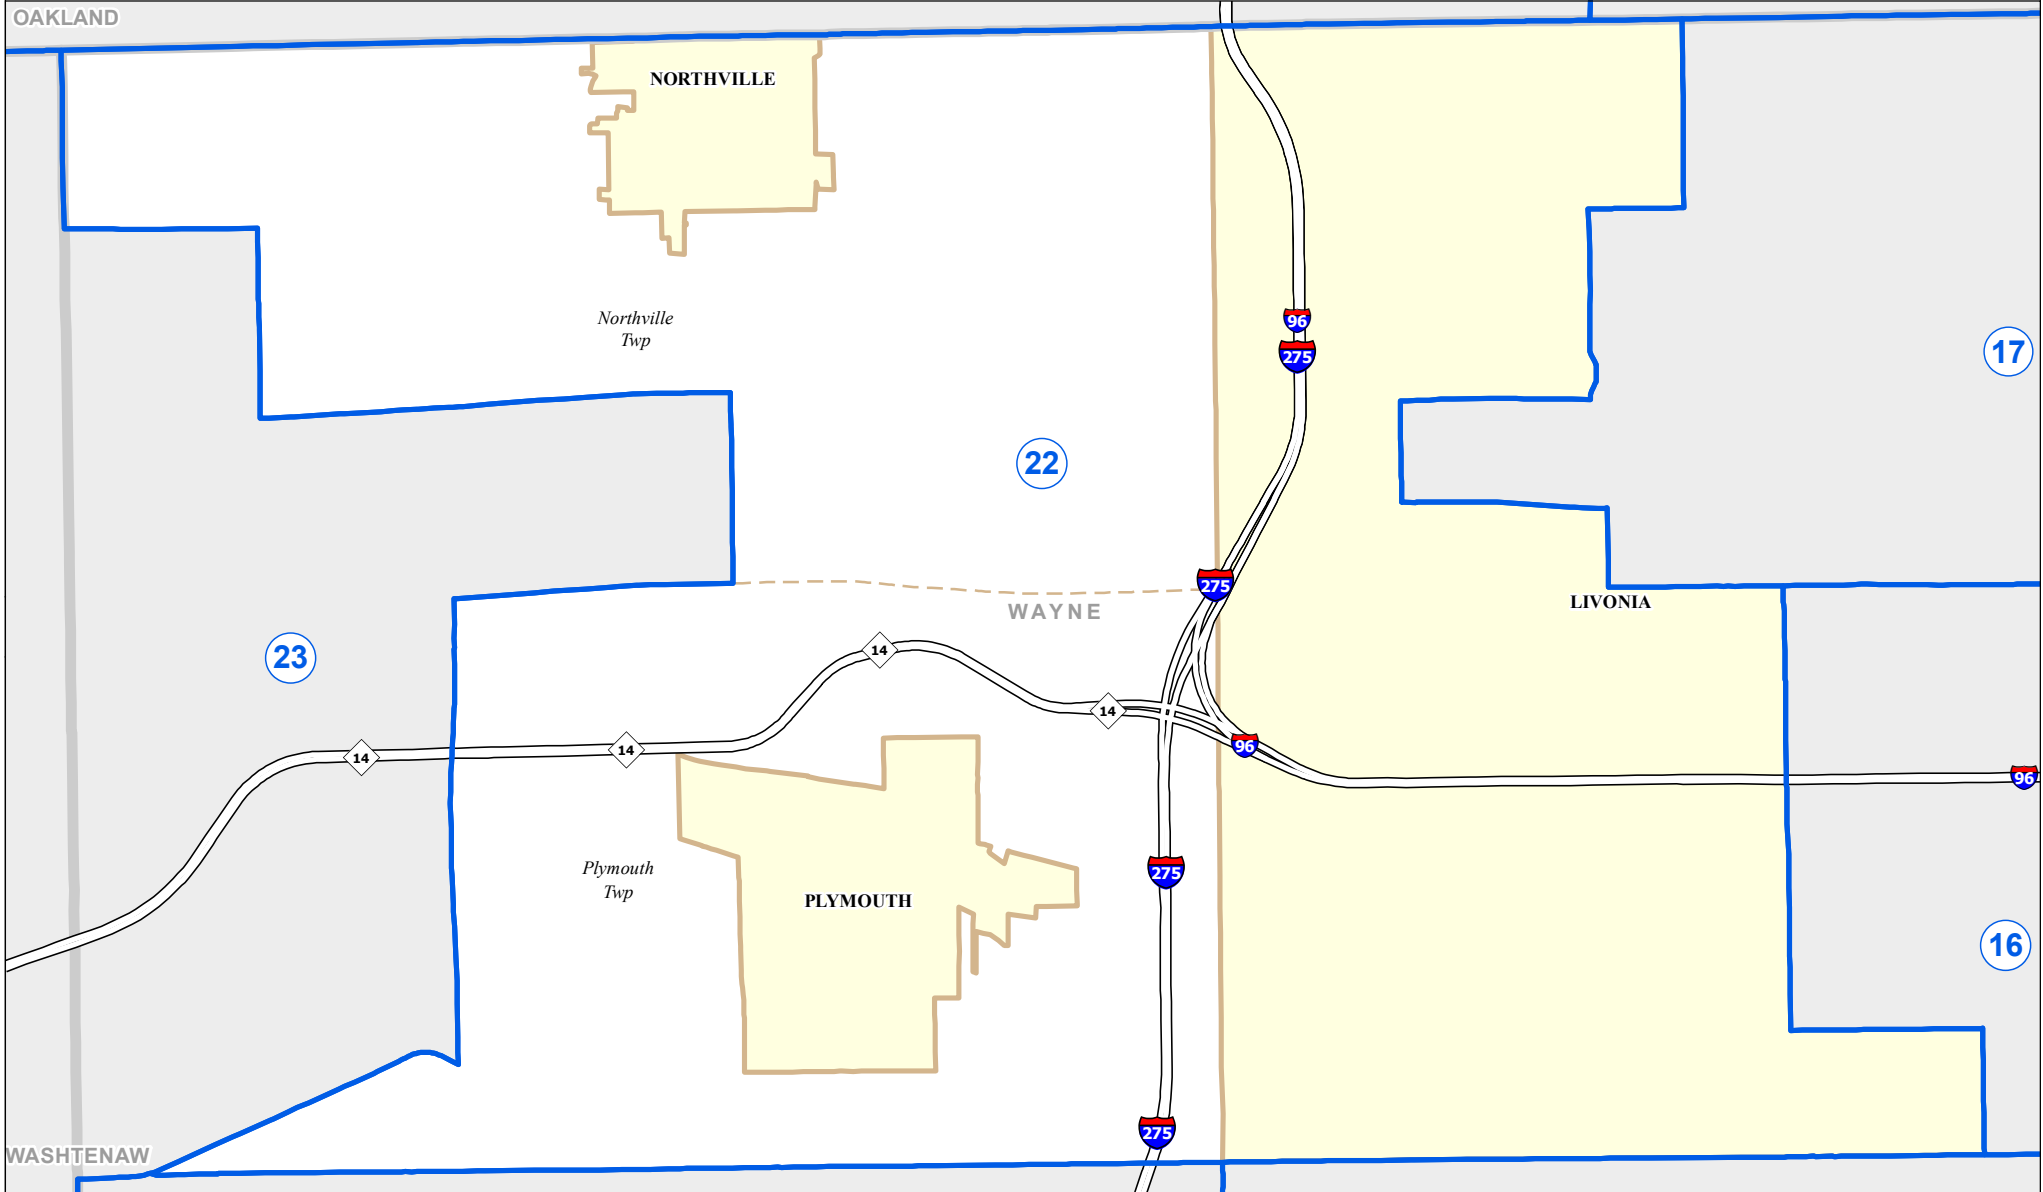

MICHIGAN STATE HOUSE DISTRICT 22 2021 Apportionment Plan

Source:
Base Map - Michigan Geographic Framework v17a, v20
House District Boundaries - 2021 Apportionment Plan as adopted by the
Michigan Independent Citizens Redistricting Commission on 12/29/2021
pursuant to its authority and duty in Article IV, Section 6 of the Michigan
Constitution of 1963

Legend					
	House District		County		Freeway
	City		Township		Highway

Michigan House of Representatives

District 22

Wayne County (part)

Livonia city (part)

Northville city (part)

Northville Township (part)

Plymouth city

Plymouth Township (part)

2021 Apportionment Plan as adopted by the Michigan Independent Citizens Redistricting Commission on 12/28/2021 pursuant to its authority and duty in Article IV, Section 6 of the Michigan Constitution of 1963.