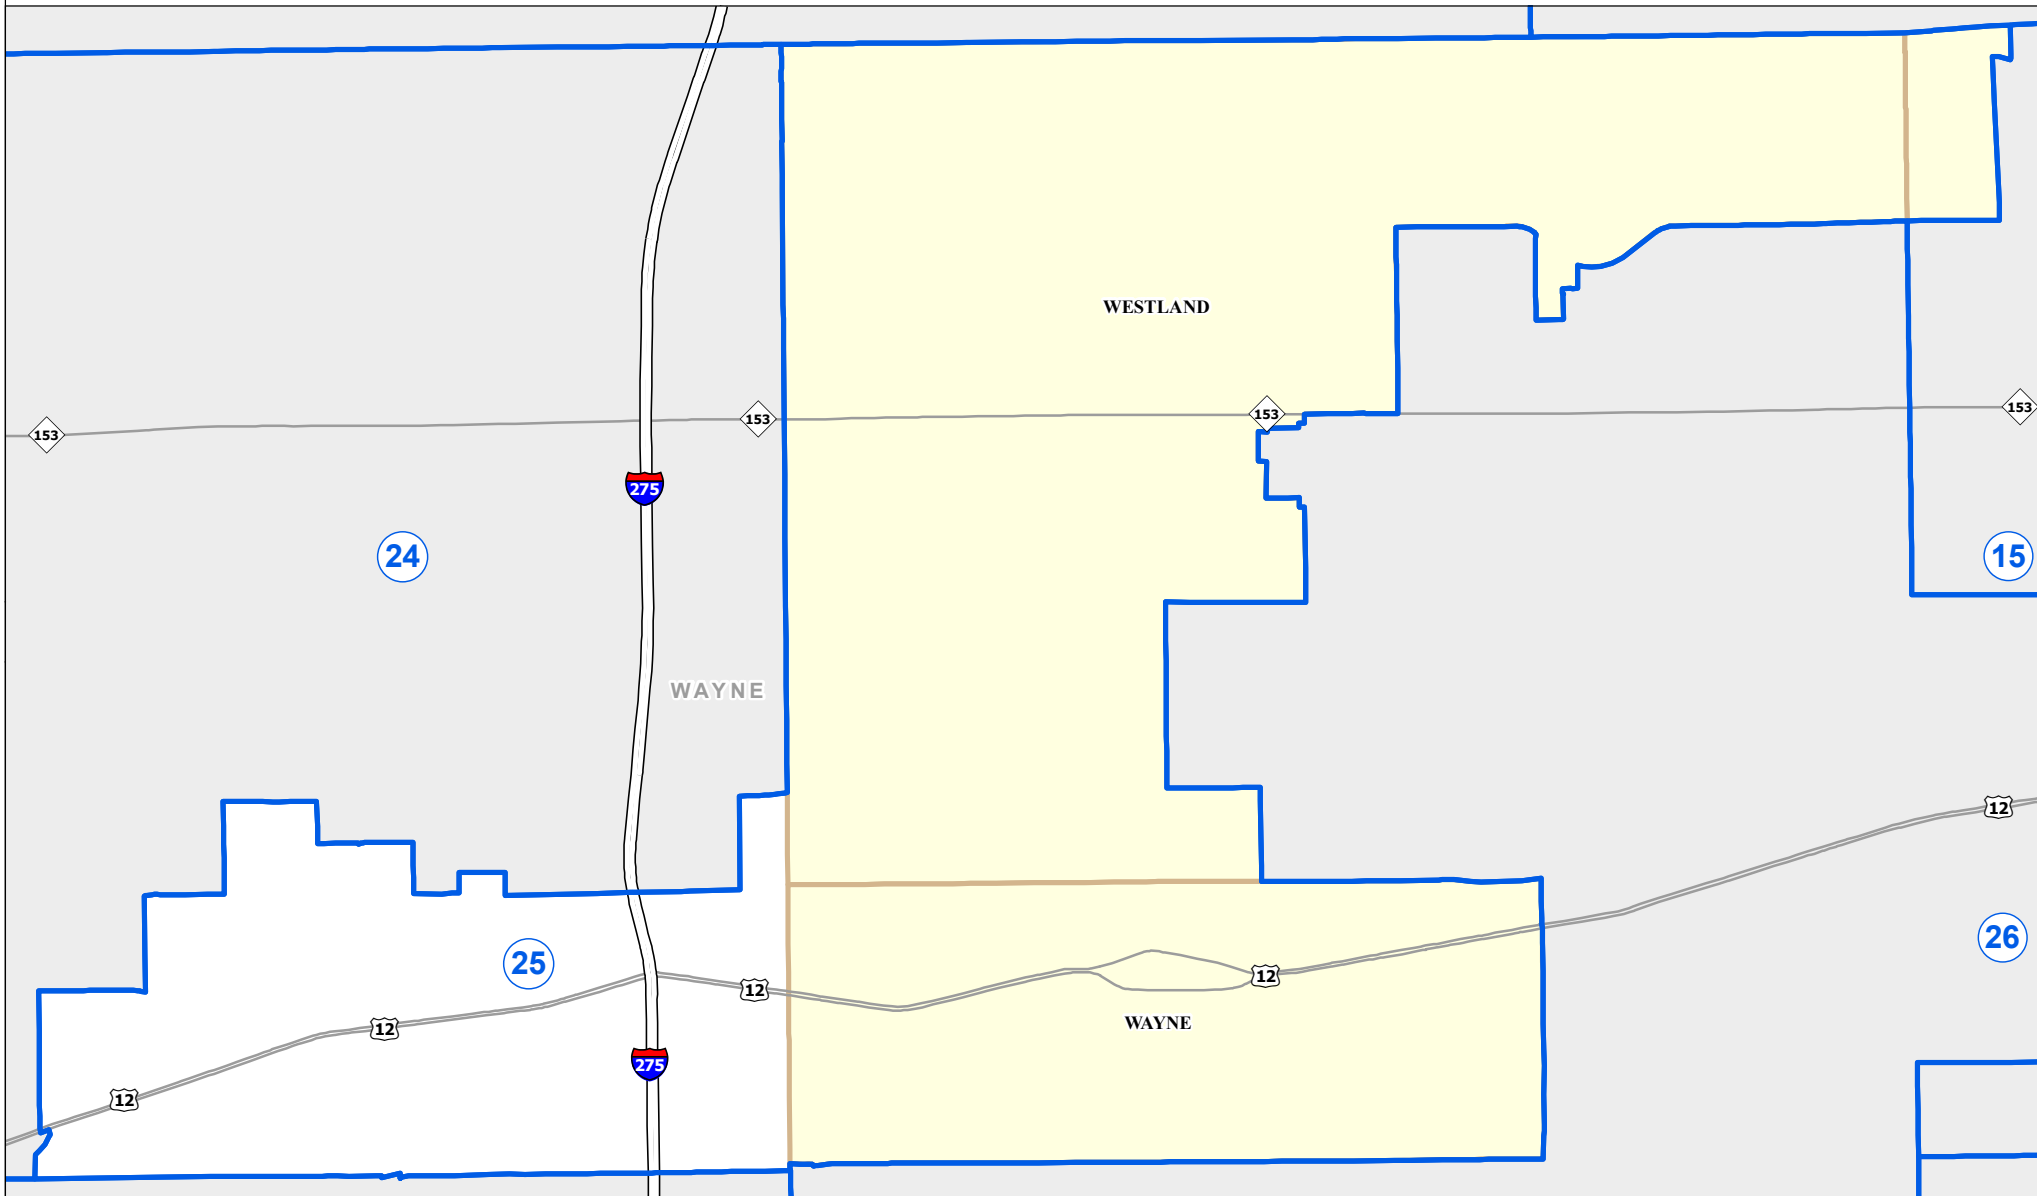

MICHIGAN STATE HOUSE DISTRICT 25 2021 Apportionment Plan

Source:
Base Map - Michigan Geographic Framework v17a, v20
House District Boundaries - 2021 Apportionment Plan as adopted by the Michigan Independent Citizens Redistricting Commission on 12/29/2021 pursuant to its authority and duty in Article IV, Section 6 of the Michigan Constitution of 1963

Legend					
	House District		County		Freeway
	City		Township		Highway

Michigan House of Representatives

District 25

Wayne County (part)
Canton Township (part)
Dearborn Heights city (part)
Wayne city
Westland city (part)

2021 Apportionment Plan as adopted by the Michigan Independent Citizens Redistricting Commission on 12/28/2021 pursuant to its authority and duty in Article IV, Section 6 of the Michigan Constitution of 1963.