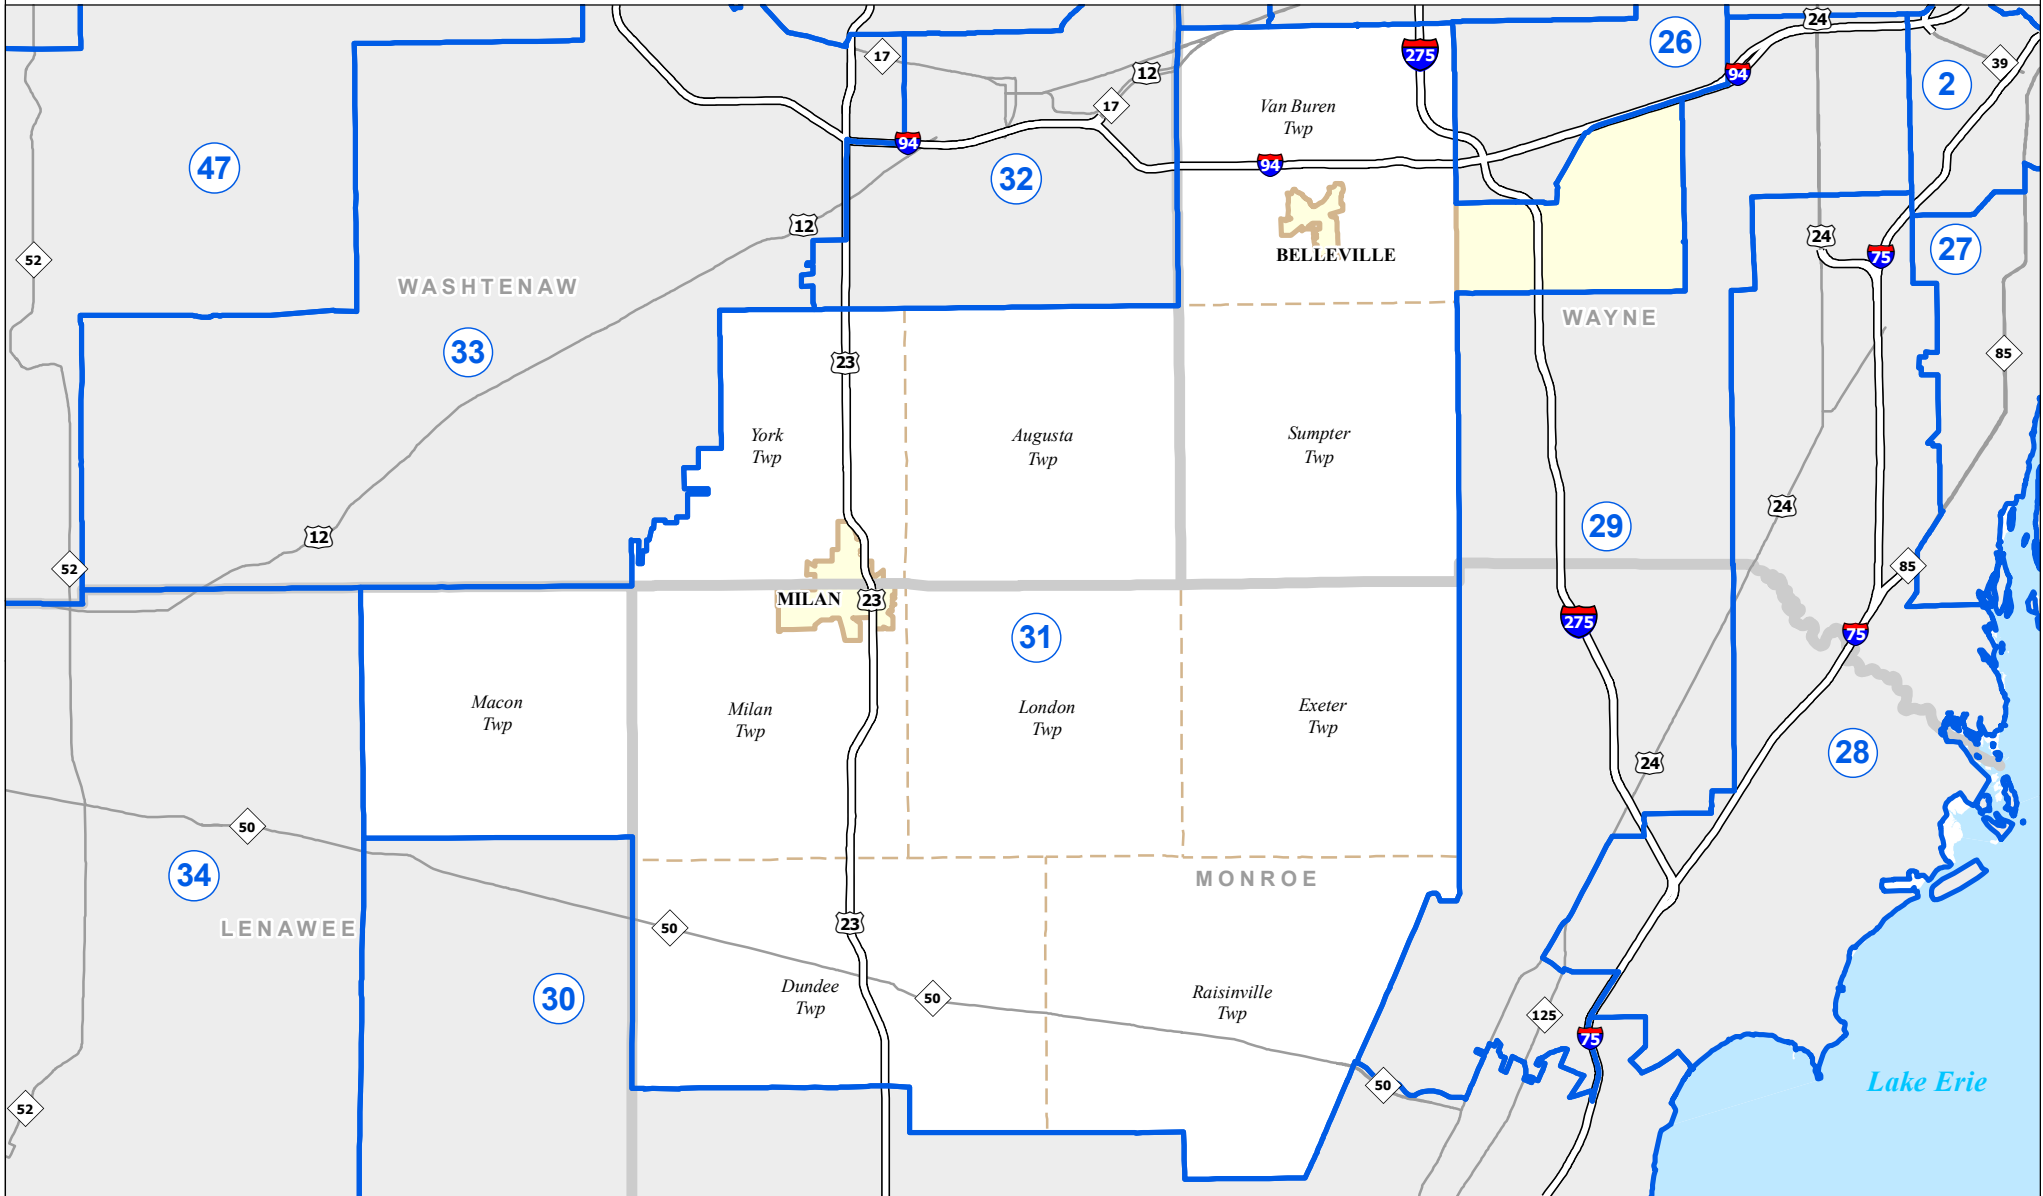

MICHIGAN STATE HOUSE DISTRICT 31

2021 Apportionment Plan

0 2.5 5 Miles

Source:
 Base Map - Michigan Geographic Framework v17a, v20
 House District Boundaries - 2021 Apportionment Plan as adopted by the
 Michigan Independent Citizens Redistricting Commission on 12/29/2021
 pursuant to its authority and duty in Article IV, Section 6 of the Michigan
 Constitution of 1963

Legend

House District	County	Freeway
City	Township	Highway

Michigan House of Representatives

District 31

Lenawee County (part)
Macon Township

Monroe County (part)
Dundee Township
Exeter Township
London Township
Milan Township
Milan city (part)
Raisinville Township

Washtenaw County (part)
Augusta Township
Milan city (part)
York Township (part)

Wayne County (part)
Belleville city
Romulus city (part)
Sumpter Township
Van Buren Township

2021 Apportionment Plan as adopted by the Michigan Independent Citizens Redistricting Commission on 12/28/2021 pursuant to its authority and duty in Article IV, Section 6 of the Michigan Constitution of 1963.