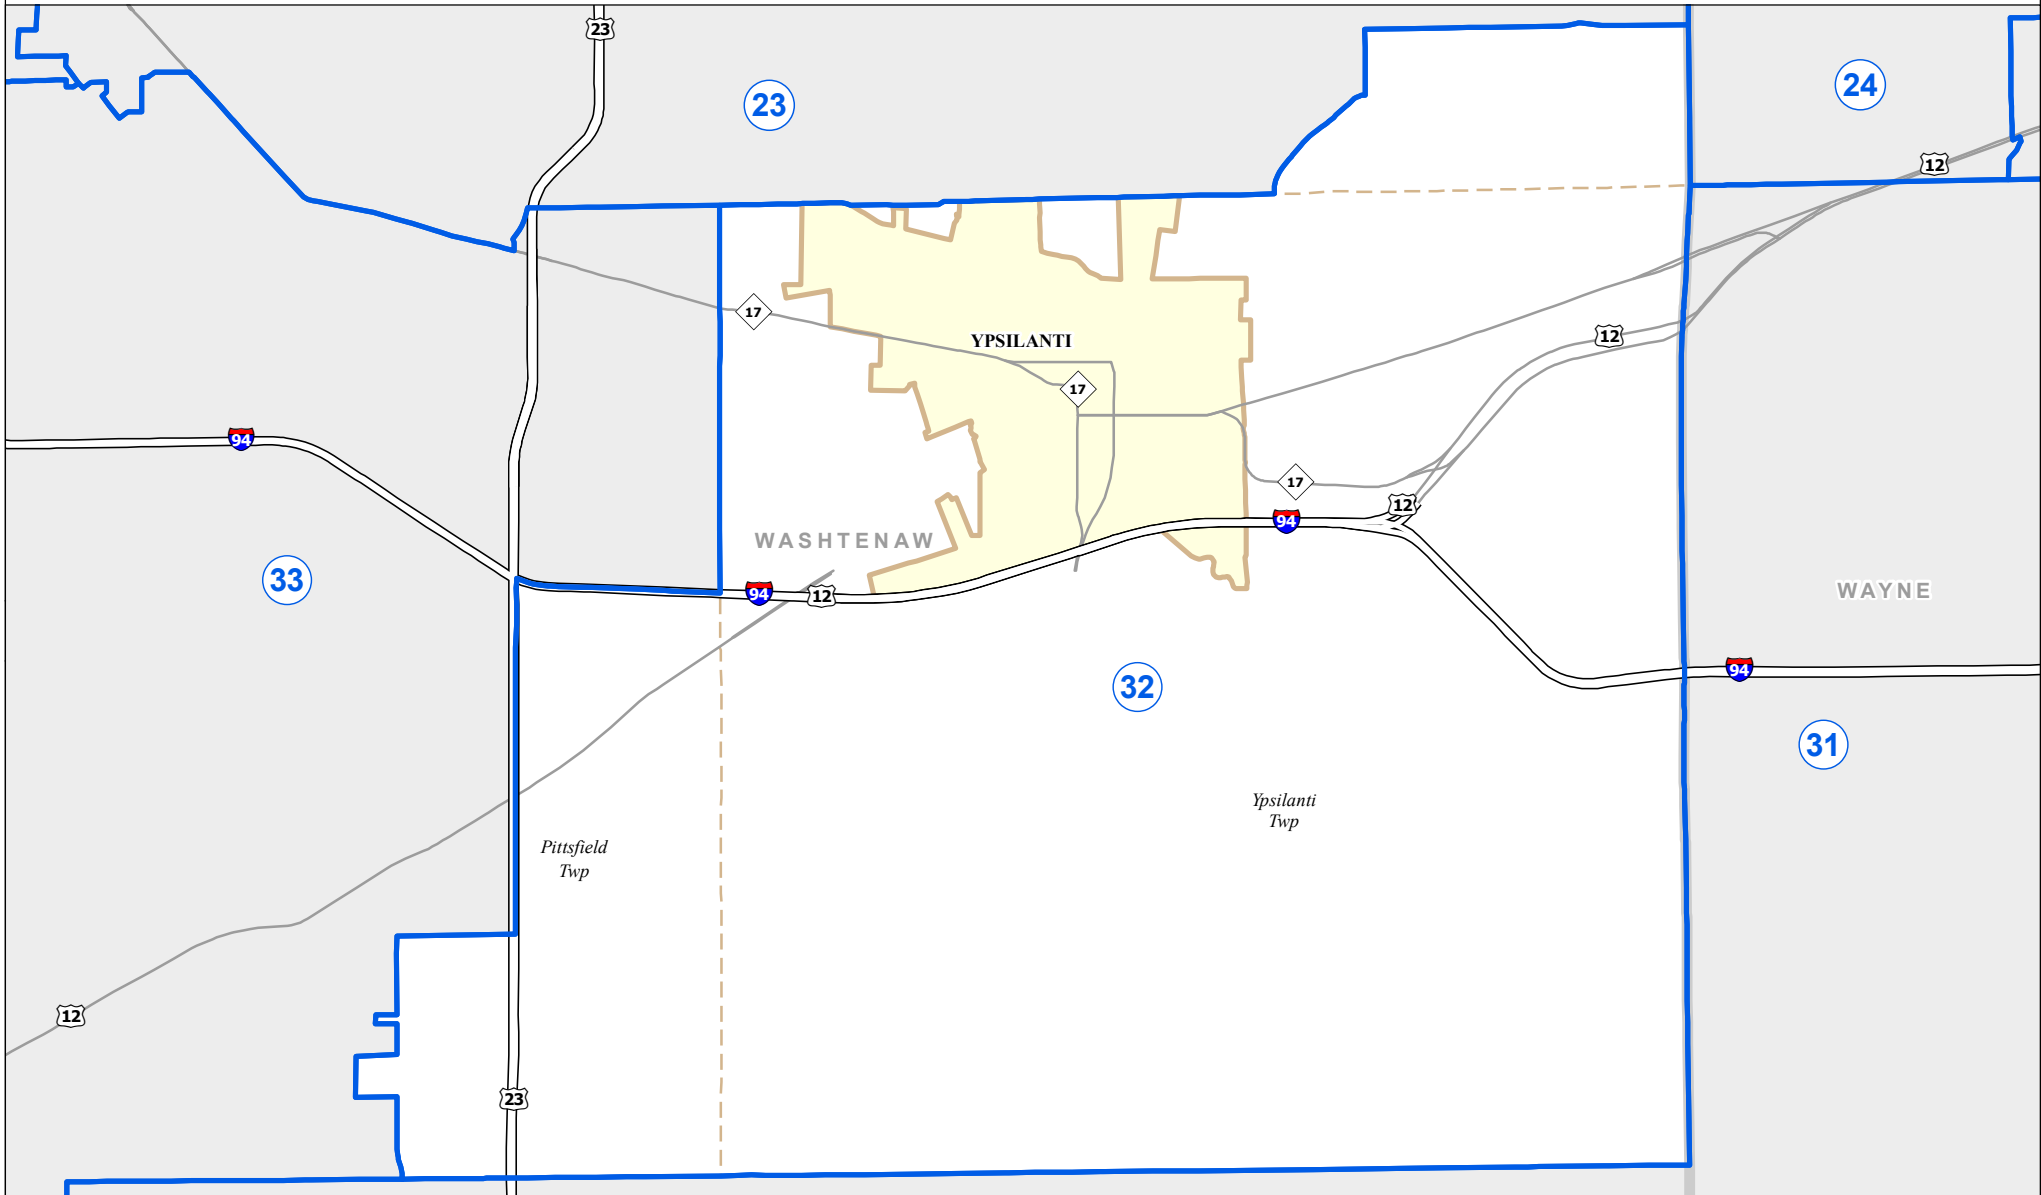

MICHIGAN STATE HOUSE DISTRICT 32

2021 Apportionment Plan

0 2.5 5 Miles

Source:
 Base Map - Michigan Geographic Framework v17a, v20
 House District Boundaries - 2021 Apportionment Plan as adopted by the
 Michigan Independent Citizens Redistricting Commission on 12/29/2021
 pursuant to its authority and duty in Article IV, Section 6 of the Michigan
 Constitution of 1963

Legend					
	House District		County		Freeway
	City		Township		Highway

Michigan House of Representatives

District 32

Washtenaw County (part)
Pittsfield Charter Township (part)
Superior Township (part)
Ypsilanti city
Ypsilanti Township

2021 Apportionment Plan as adopted by the Michigan Independent Citizens Redistricting Commission on 12/28/2021 pursuant to its authority and duty in Article IV, Section 6 of the Michigan Constitution of 1963.