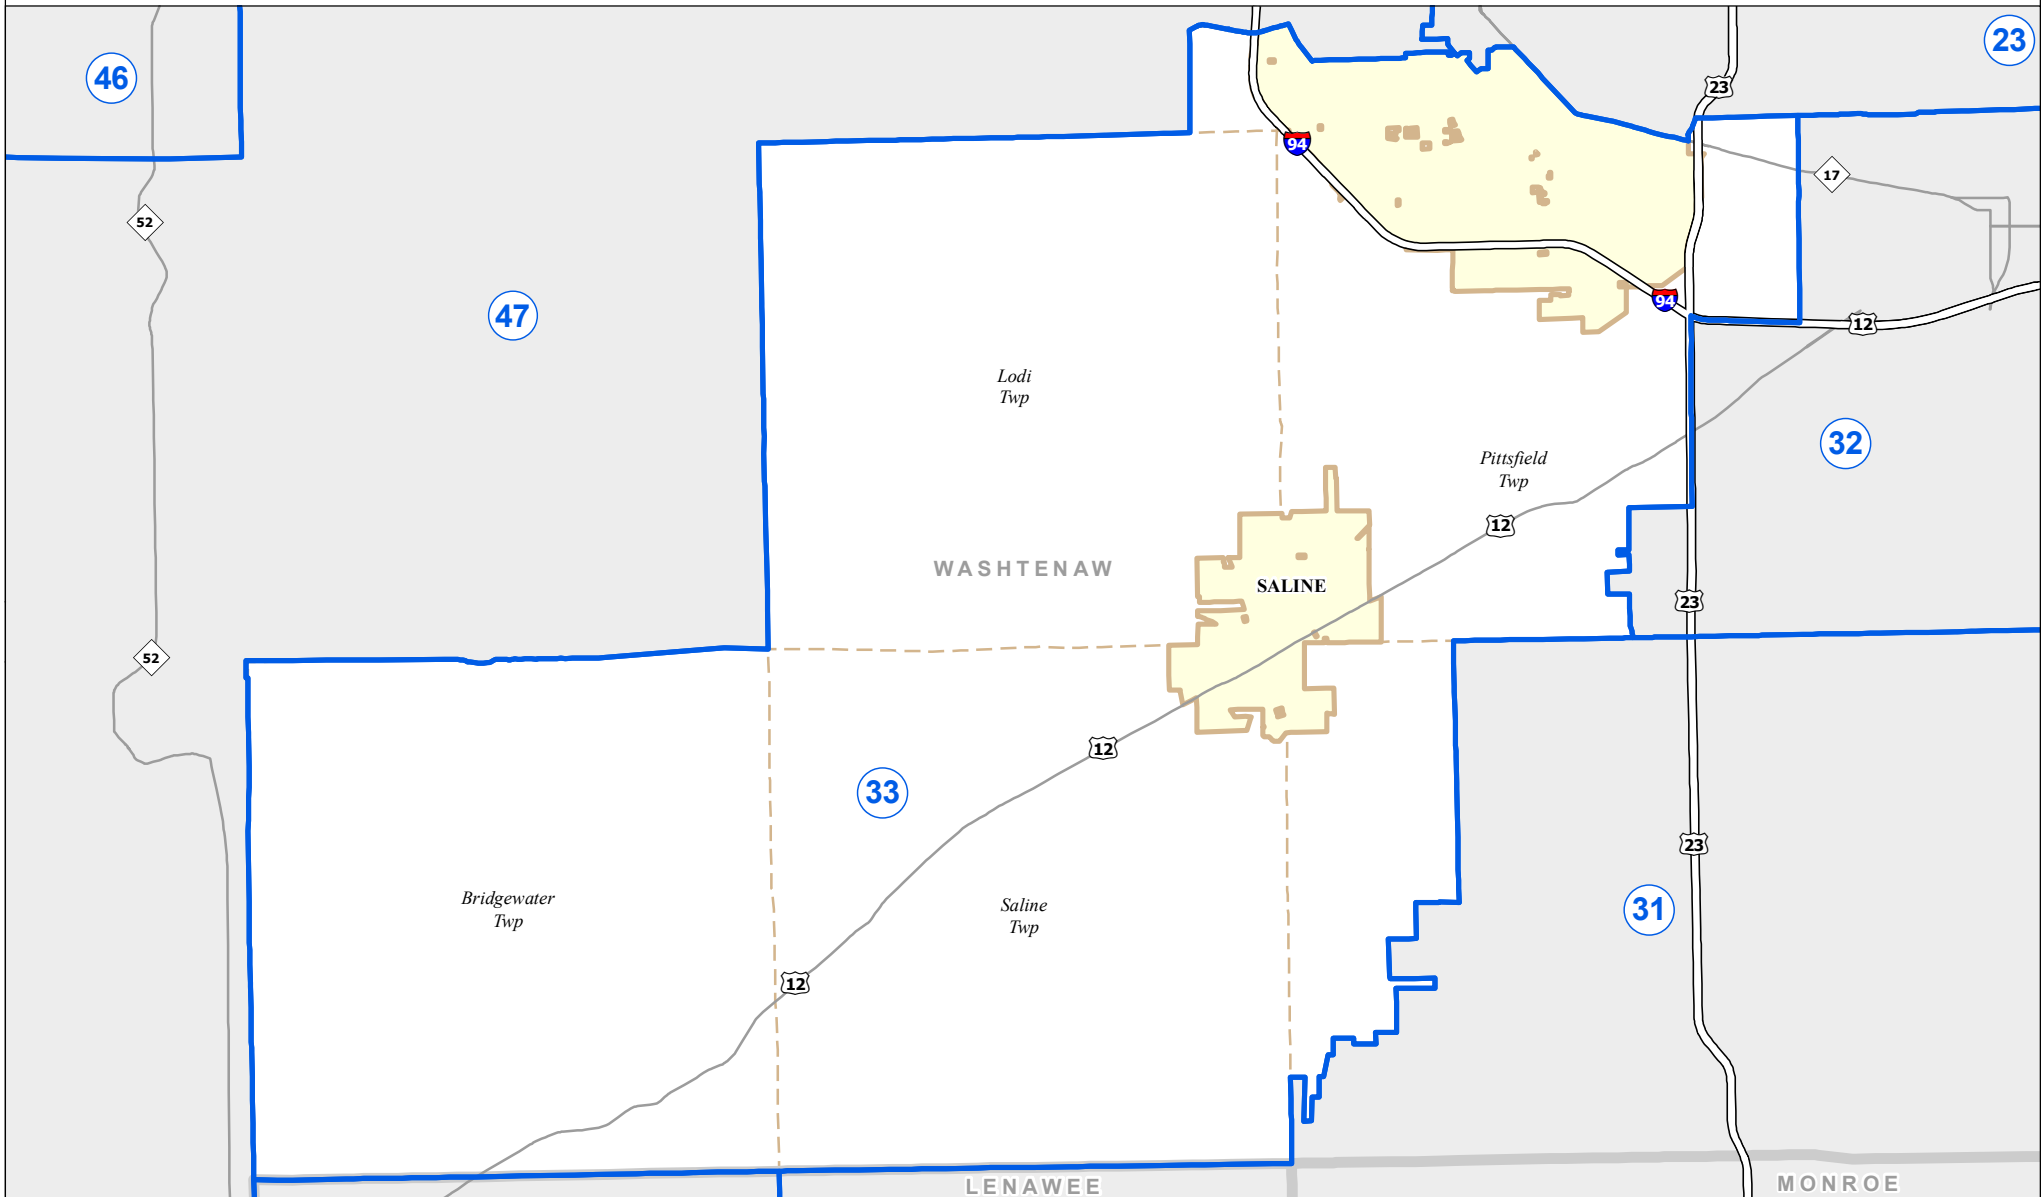

MICHIGAN STATE HOUSE DISTRICT 33

2021 Apportionment Plan

Source:
 Base Map - Michigan Geographic Framework v17a, v20
 House District Boundaries - 2021 Apportionment Plan as adopted by the
 Michigan Independent Citizens Redistricting Commission on 12/29/2021
 pursuant to its authority and duty in Article IV, Section 6 of the Michigan
 Constitution of 1963

Legend					
	House District		County		Freeway
	City		Township		Highway

Michigan House of Representatives

District 33

Washtenaw County (part)
Ann Arbor city (part)
Bridgewater Township
Freedom Township (part)
Lodi Township
Pittsfield Charter Township (part)
Saline city
Saline Township
Scio Township (part)
York Township (part)

2021 Apportionment Plan as adopted by the Michigan Independent Citizens Redistricting Commission on 12/28/2021 pursuant to its authority and duty in Article IV, Section 6 of the Michigan Constitution of 1963.