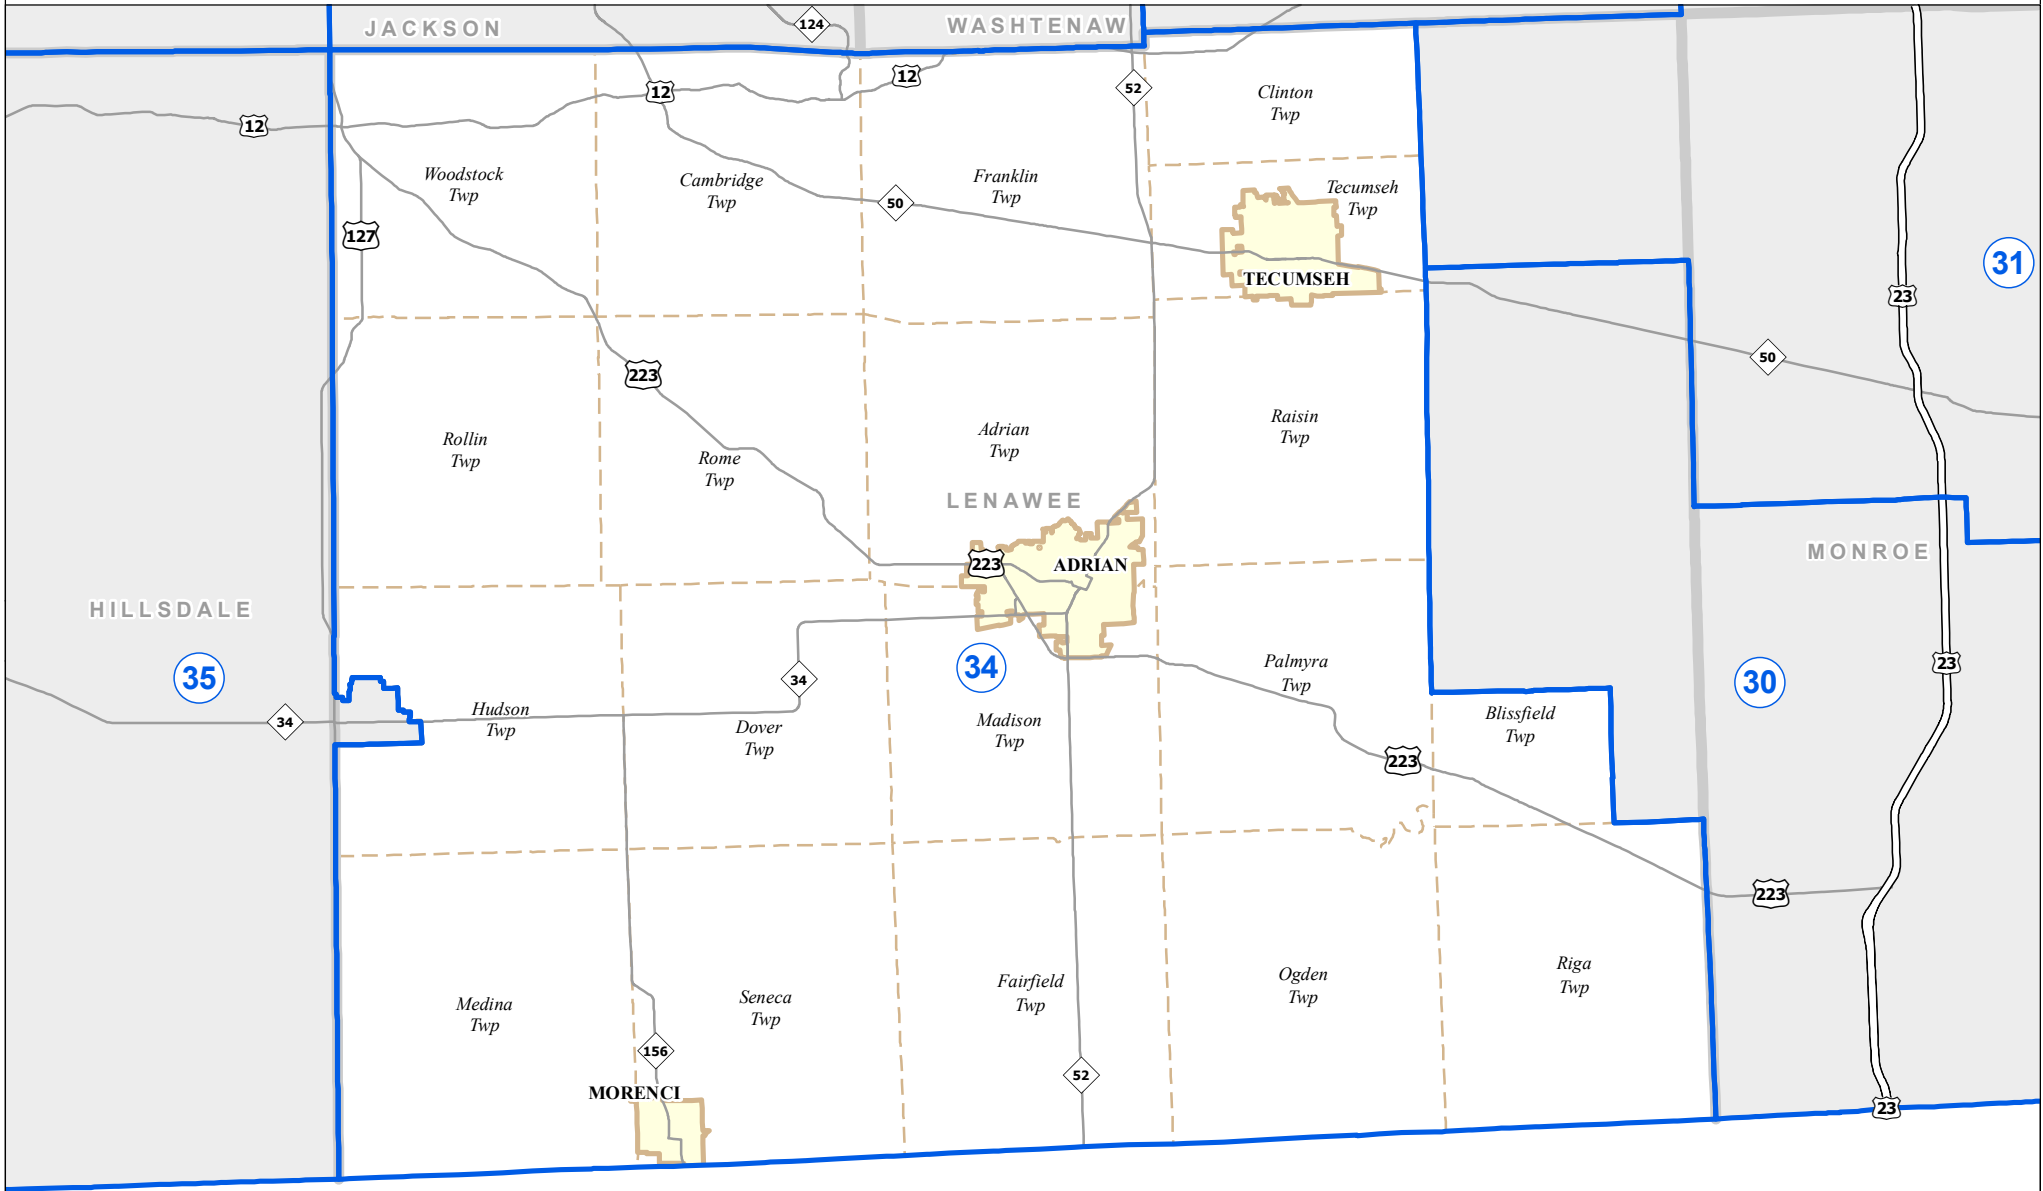

MICHIGAN STATE HOUSE DISTRICT 34 2021 Apportionment Plan

Source:
Base Map - Michigan Geographic Framework v17a, v20
House District Boundaries - 2021 Apportionment Plan as adopted by the Michigan Independent Citizens Redistricting Commission on 12/29/2021 pursuant to its authority and duty in Article IV, Section 6 of the Michigan Constitution of 1963

Legend

House District	County	Freeway
City	Township	Highway

Michigan House of Representatives

District 34

Lenawee County (part)
Adrian city
Adrian Township
Blissfield Township (part)
Cambridge Township
Clinton Township
Dover Township
Fairfield Township
Franklin Township
Hudson Township
Madison Charter Township
Medina Township
Morenci city
Ogden Township
Palmyra Township
Raisin Township
Riga Township
Rollin Township
Rome Township
Seneca Township
Tecumseh city
Tecumseh Township
Woodstock Township

2021 Apportionment Plan as adopted by the Michigan Independent Citizens Redistricting Commission on 12/28/2021 pursuant to its authority and duty in Article IV, Section 6 of the Michigan Constitution of 1963.