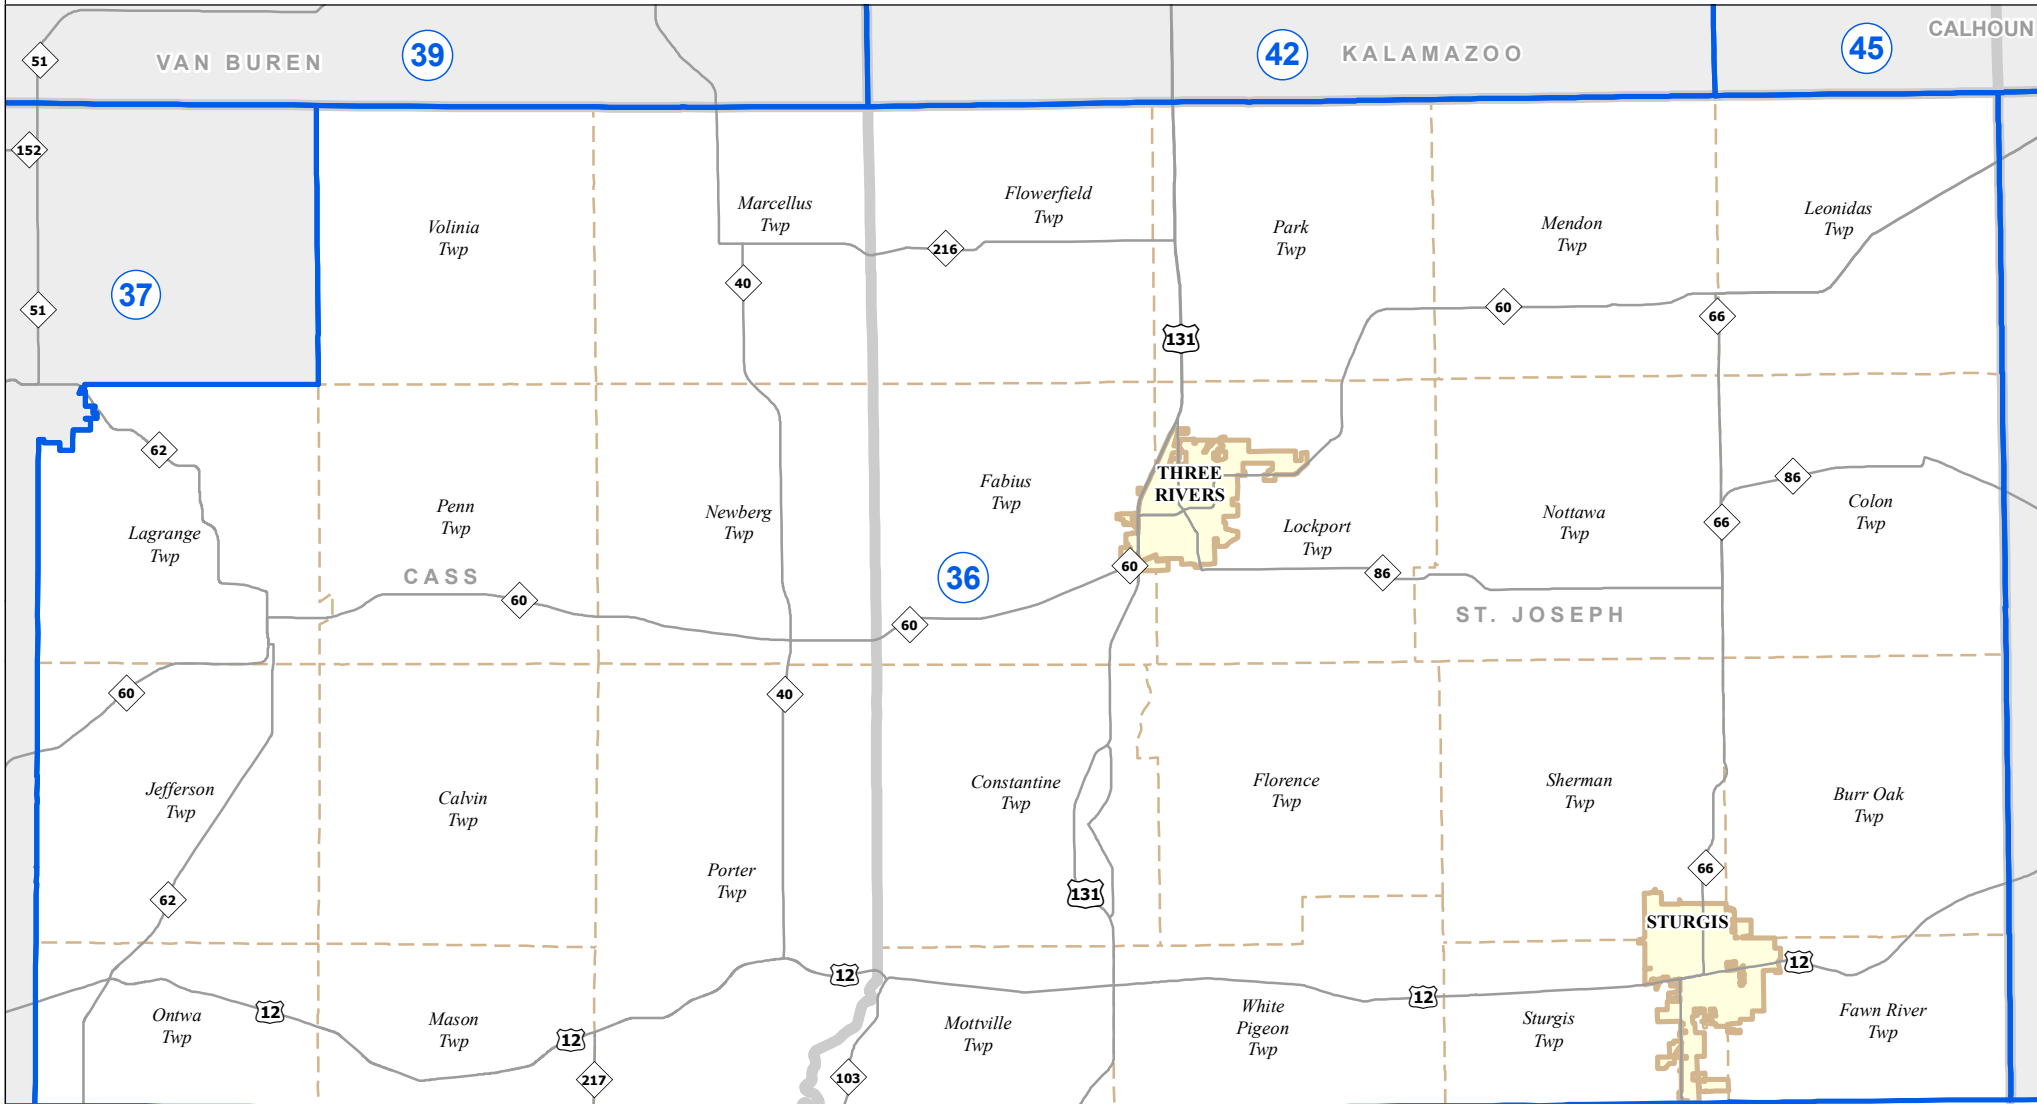

# MICHIGAN STATE HOUSE DISTRICT 36

## 2021 Apportionment Plan

Source:  
 Base Map - Michigan Geographic Framework v17a, v20  
 House District Boundaries - 2021 Apportionment Plan as adopted by the  
 Michigan Independent Citizens Redistricting Commission on 12/29/2021  
 pursuant to its authority and duty in Article IV, Section 6 of the Michigan  
 Constitution of 1963

**Legend**

House District	County	Freeway
City	Township	Highway

## **District 36**

Cass County (part)  
Calvin Township  
Jefferson Township  
La Grange Township (part)  
Marcellus Township  
Mason Township  
Newberg Township  
Ontwa Township  
Penn Township  
Porter Township  
Volinia Township  
St Joseph County