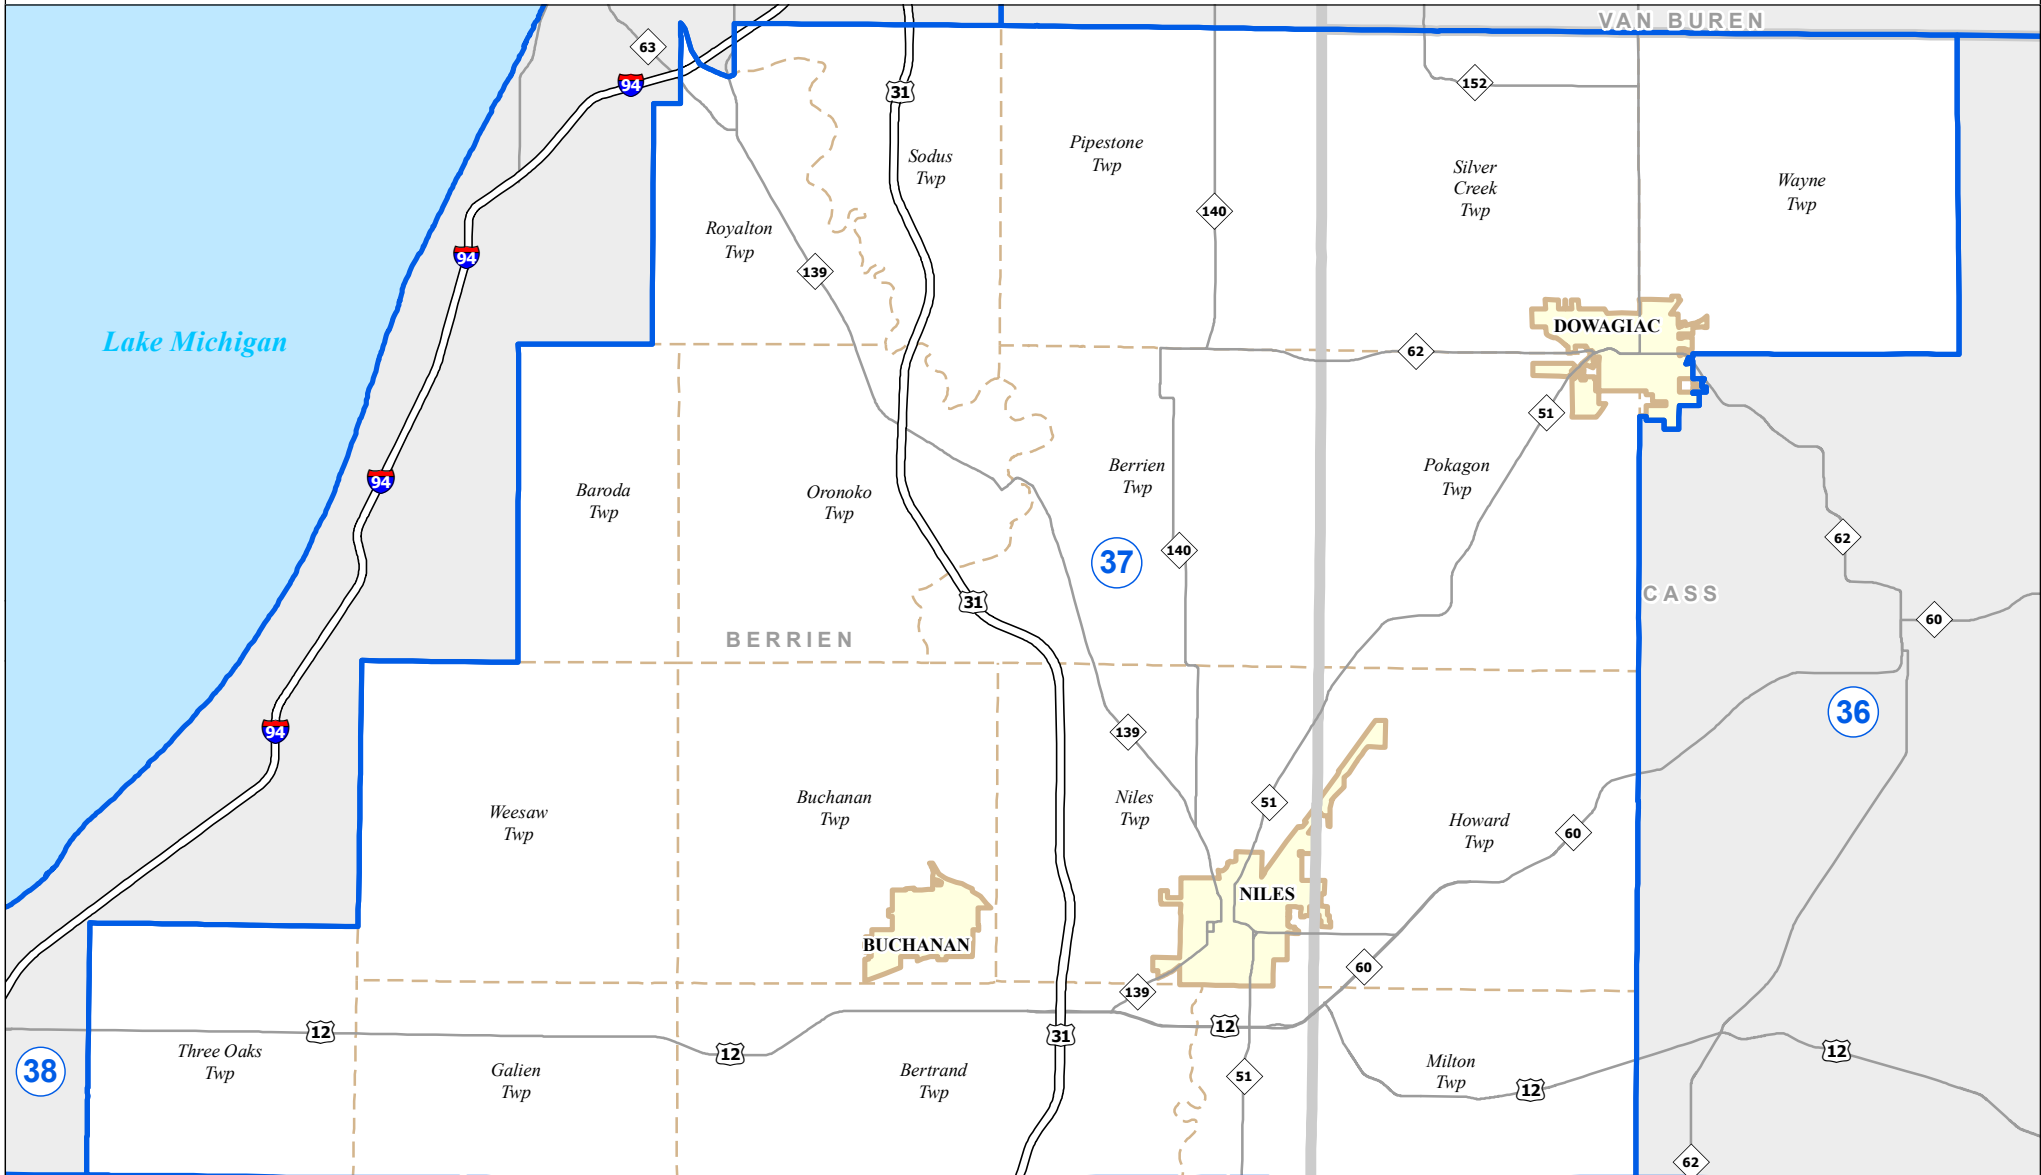

MICHIGAN STATE HOUSE DISTRICT 37

2021 Apportionment Plan

0 2.5 5 Miles

Source:
Base Map - Michigan Geographic Framework v17a, v20
House District Boundaries - 2021 Apportionment Plan as adopted by the
Michigan Independent Citizens Redistricting Commission on 12/29/2021
pursuant to its authority and duty in Article IV, Section 6 of the Michigan
Constitution of 1963

Legend

| | | |
|----------------|----------|---------|
| House District | County | Freeway |
| City | Township | Highway |

Michigan House of Representatives

District 37

Berrien County (part)

- Baroda Township
- Berrien Township
- Bertrand Charter Township
- Buchanan city
- Buchanan Charter Township
- Galien Township
- Niles city
- Niles Charter Township
- Oronoko Charter Township
- Pipestone Township
- Royalton Township
- Sodus Township
- Three Oaks Township
- Weesaw Township

Cass County (part)

- Dowagiac city
- Howard Township
- La Grange Township (part)
- Milton Township
- Pokagon Township
- Silver Creek Township
- Wayne Township

2021 Apportionment Plan as adopted by the Michigan Independent Citizens Redistricting Commission on 12/28/2021 pursuant to its authority and duty in Article IV, Section 6 of the Michigan Constitution of 1963.