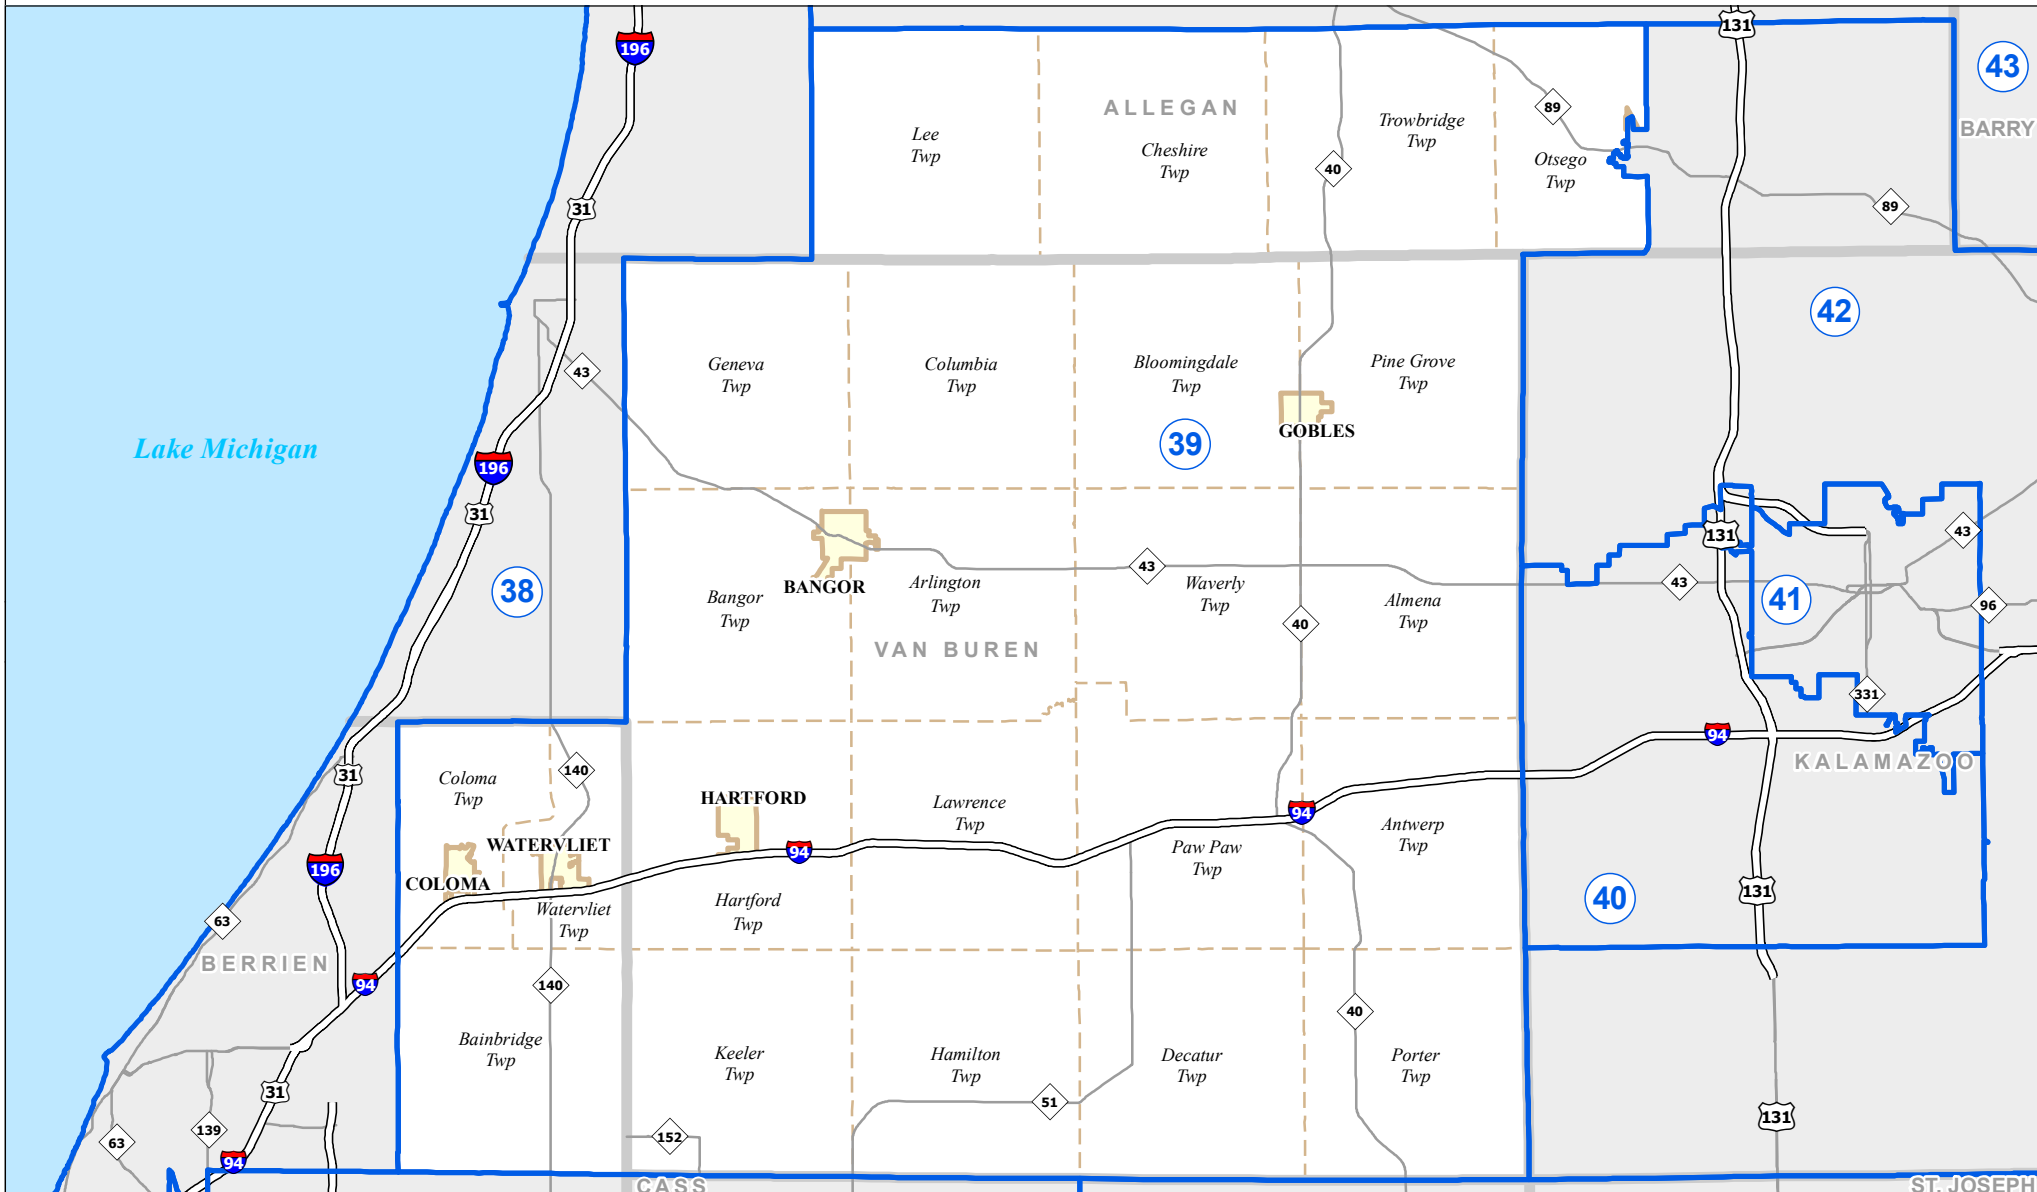

# MICHIGAN STATE HOUSE DISTRICT 39

## 2021 Apportionment Plan

Source:  
 Base Map - Michigan Geographic Framework v17a, v20  
 House District Boundaries - 2021 Apportionment Plan as adopted by the  
 Michigan Independent Citizens Redistricting Commission on 12/29/2021  
 pursuant to its authority and duty in Article IV, Section 6 of the Michigan  
 Constitution of 1963

Legend					
	House District		County		Freeway
	City		Township		Highway

Bangor city

Bangor Township

Bloomington Township

Columbia Township

Decatur Township

Geneva Township

Gobles city

Hamilton Township