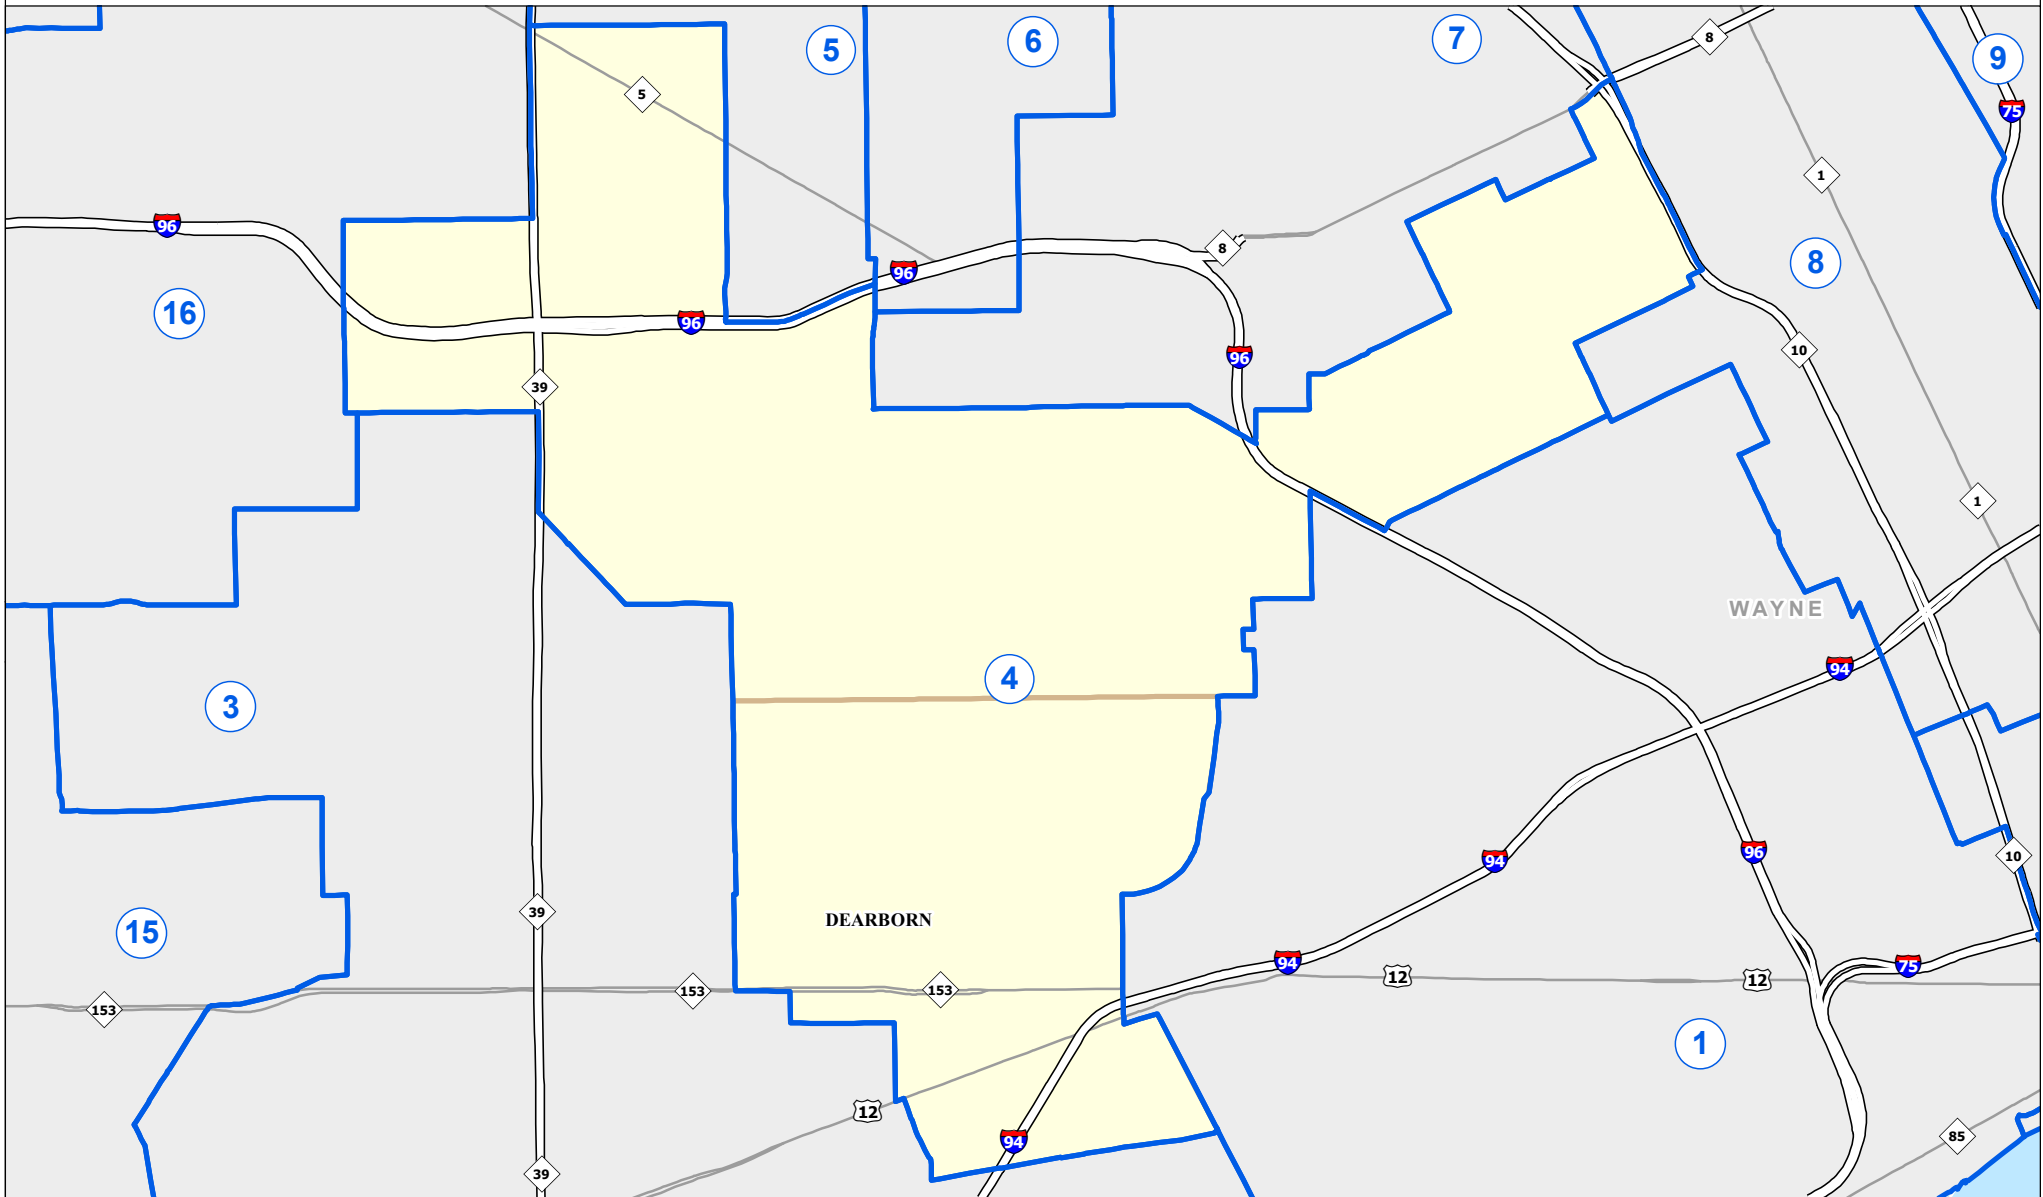

# MICHIGAN STATE HOUSE DISTRICT 4 2021 Apportionment Plan

Source:  
Base Map - Michigan Geographic Framework v17a, v20  
House District Boundaries - 2021 Apportionment Plan as adopted by the Michigan Independent Citizens Redistricting Commission on 12/29/2021 pursuant to its authority and duty in Article IV, Section 6 of the Michigan Constitution of 1963

Legend					
	House District		County		Freeway
	City		Township		Highway

## **District 4**

Wayne County (part)  
Dearborn city (part)  
Detroit city (part)

2021 Apportionment Plan as adopted by the Michigan Independent Citizens Redistricting Commission on 12/28/2021 pursuant to its authority and duty in Article IV, Section 6 of the Michigan Constitution of 1963.