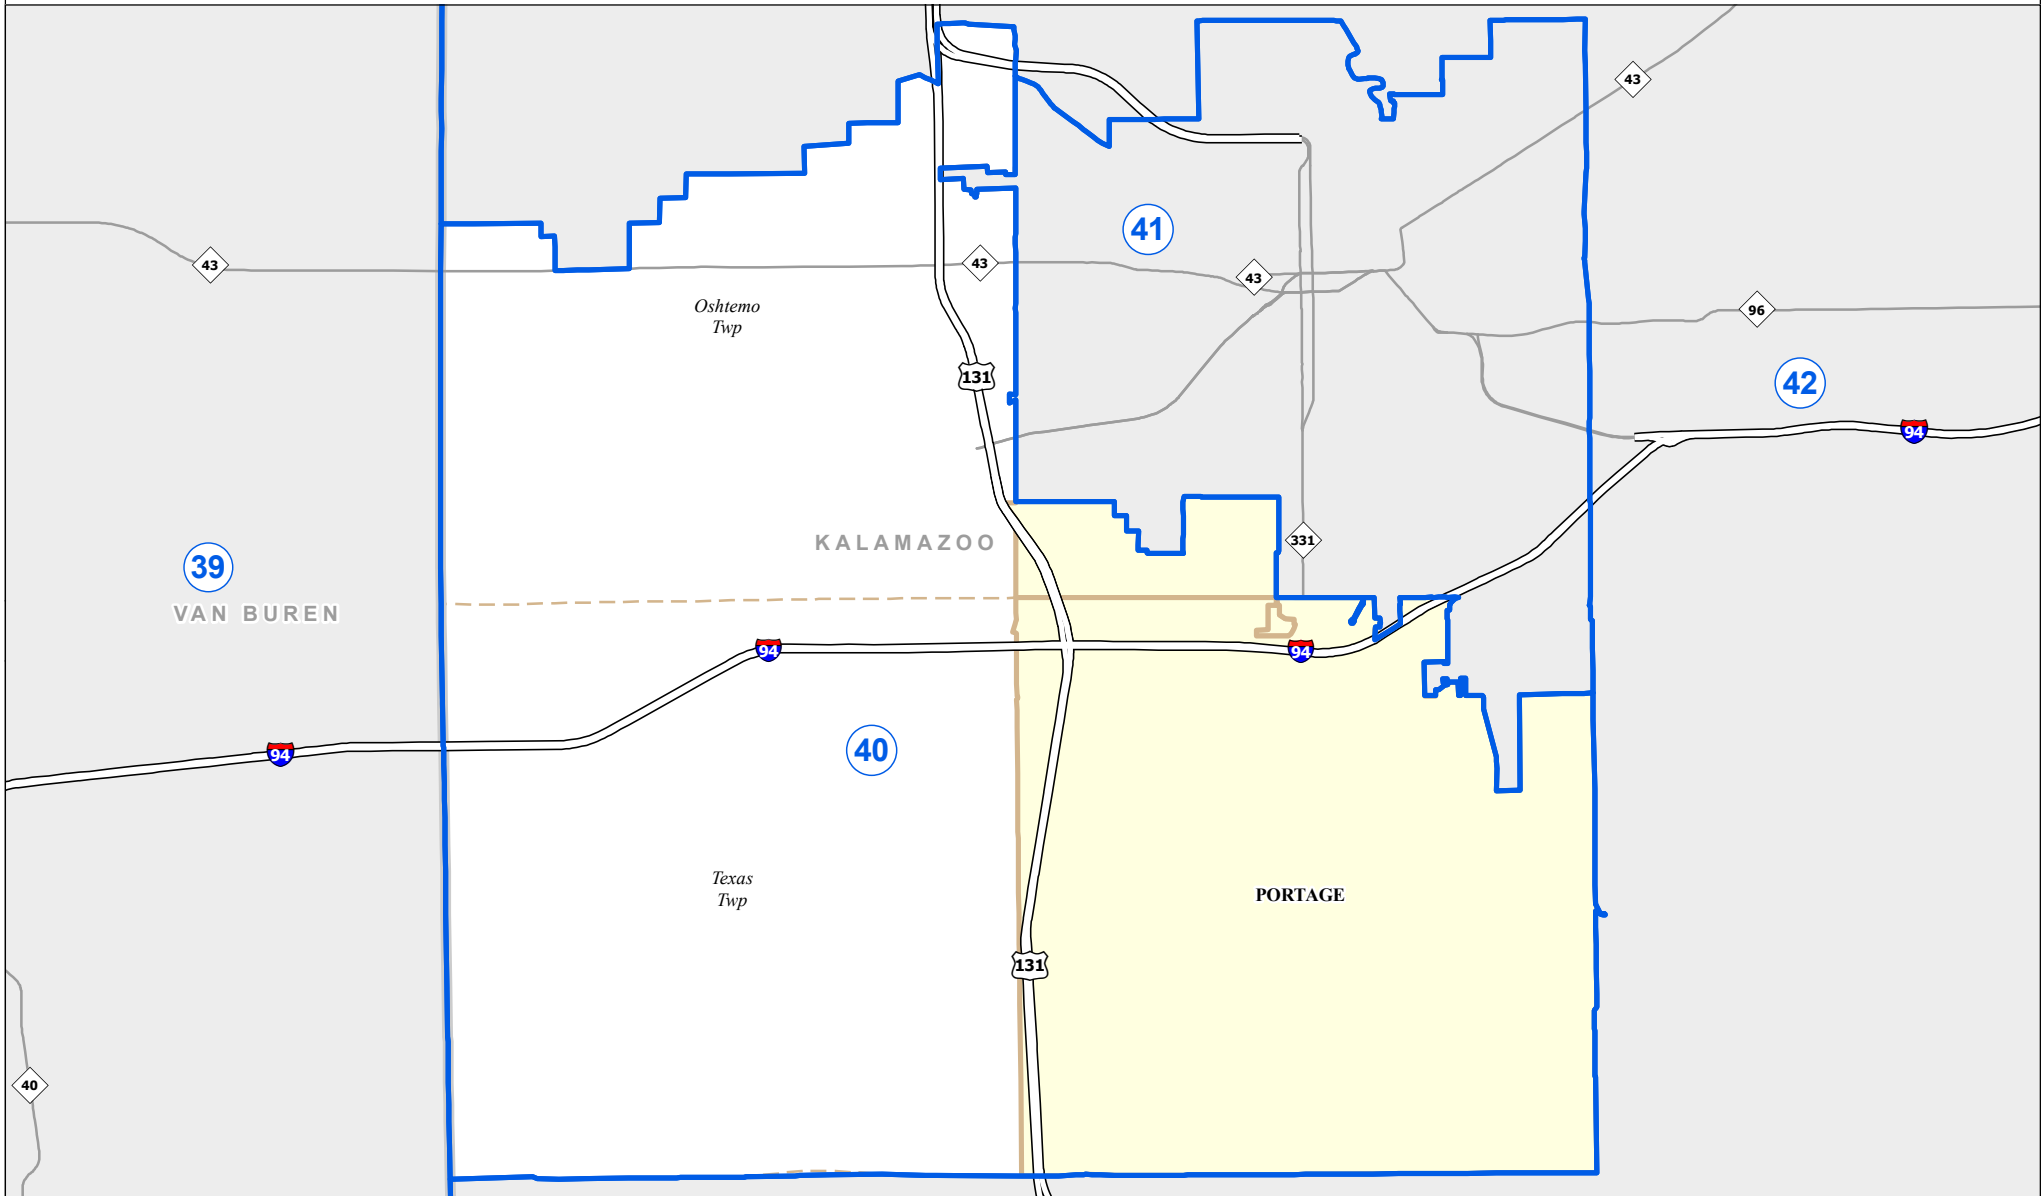

MICHIGAN STATE HOUSE DISTRICT 40

2021 Apportionment Plan

0 2.5 5 Miles

Source:
 Base Map - Michigan Geographic Framework v17a, v20
 House District Boundaries - 2021 Apportionment Plan as adopted by the
 Michigan Independent Citizens Redistricting Commission on 12/29/2021
 pursuant to its authority and duty in Article IV, Section 6 of the Michigan
 Constitution of 1963

Legend					
	House District		County		Freeway
	City		Township		Highway

Michigan House of Representatives

District 40

Kalamazoo County (part)
Kalamazoo city (part)
Oshtemo Township (part)
Portage city (part)
Texas Township

2021 Apportionment Plan as adopted by the Michigan Independent Citizens Redistricting Commission on 12/28/2021 pursuant to its authority and duty in Article IV, Section 6 of the Michigan Constitution of 1963.