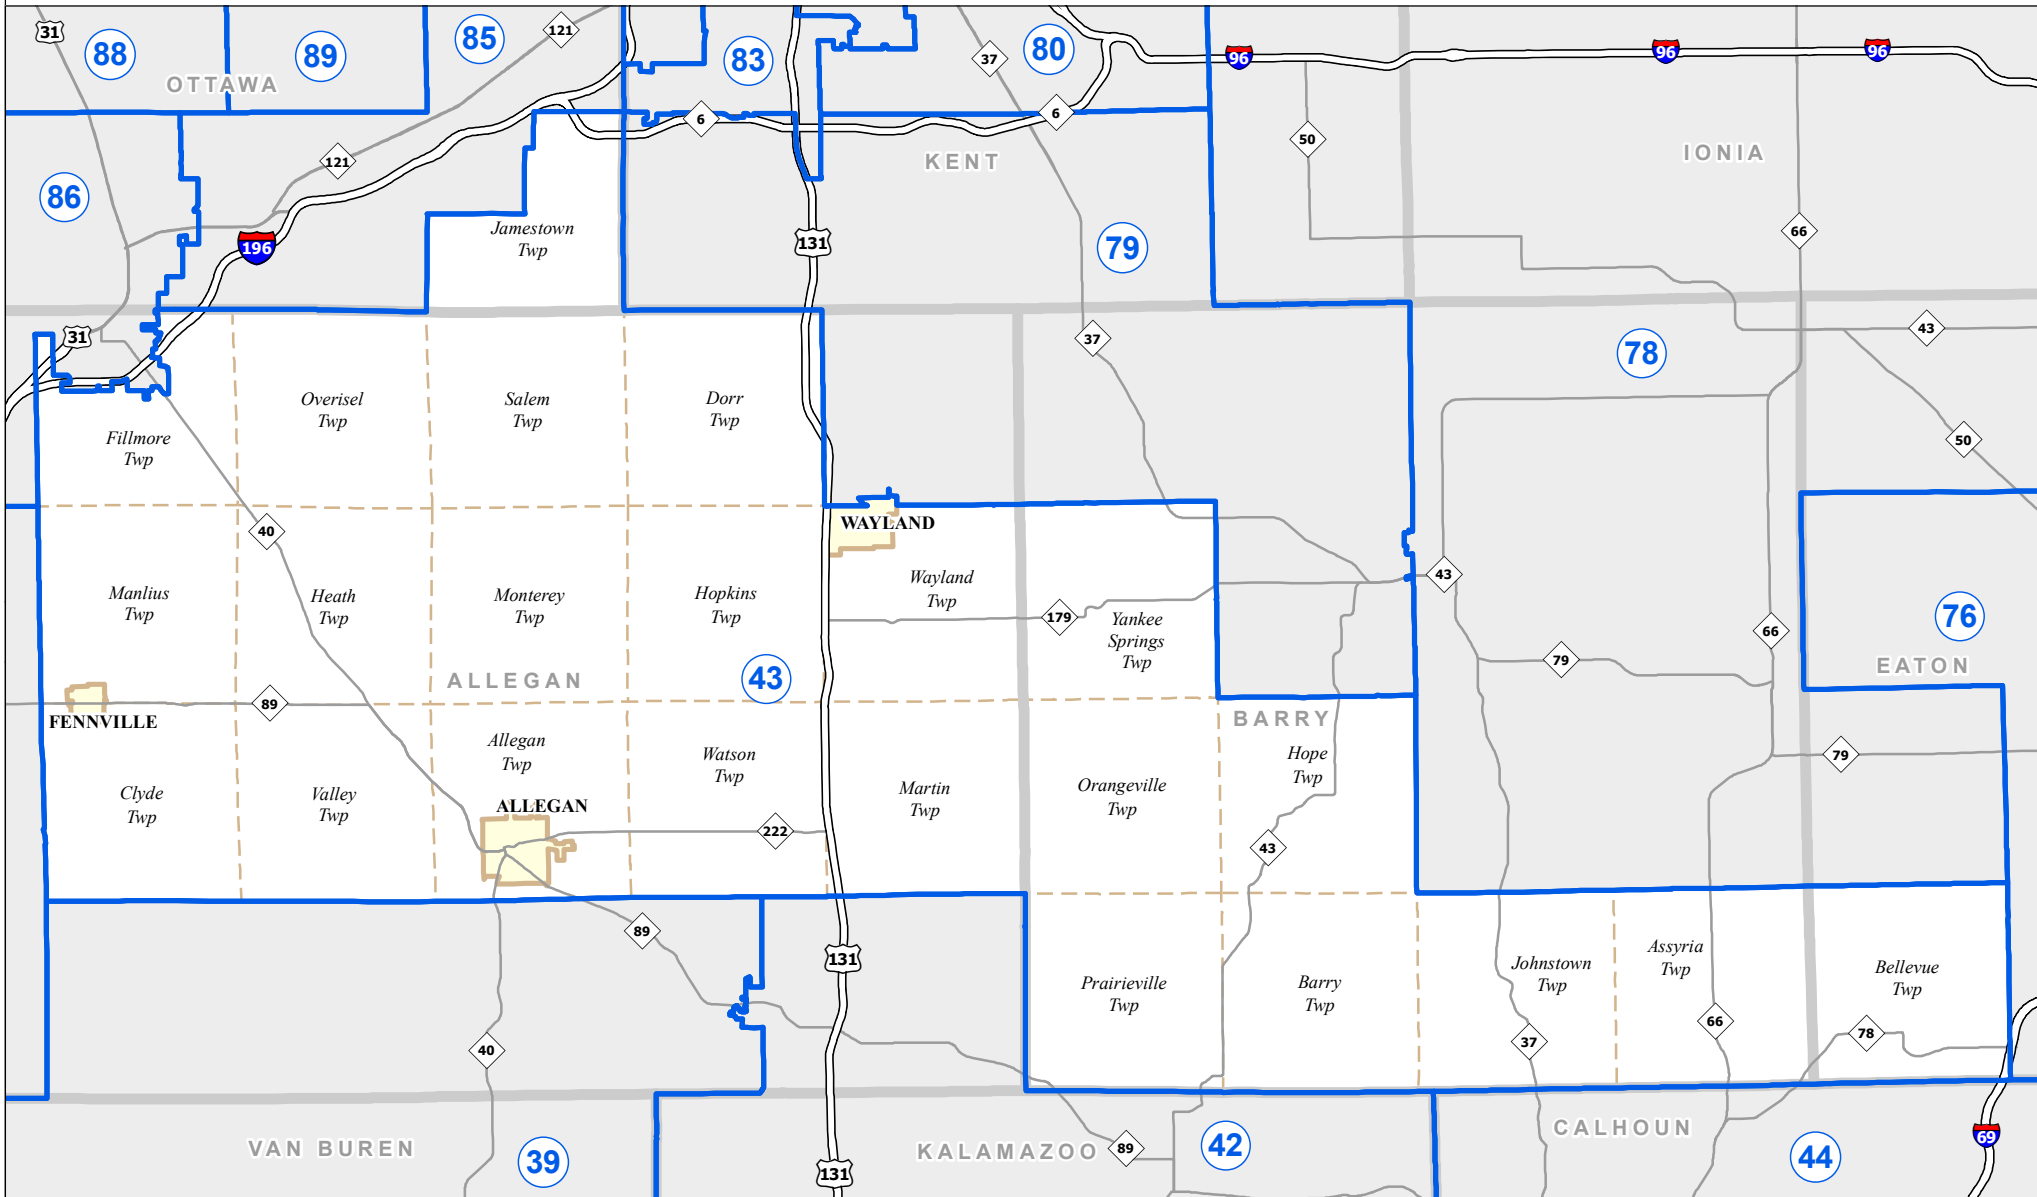

MICHIGAN STATE HOUSE DISTRICT 43

2021 Apportionment Plan

Source:
 Base Map - Michigan Geographic Framework v17a, v20
 House District Boundaries - 2021 Apportionment Plan as adopted by the
 Michigan Independent Citizens Redistricting Commission on 12/29/2021
 pursuant to its authority and duty in Article IV, Section 6 of the Michigan
 Constitution of 1963

Legend

House District	County	Freeway
City	Township	Highway

Michigan House of Representatives

District 43

Allegan County (part)

Allegan city

Allegan Township

Clyde Township

Dorr Township

Fennville city

Fillmore Township

Heath Township

Hopkins Township

Manlius Township

Martin Township

Monterey Township

Overisel Township

Salem Township

Valley Township

Watson Township

Wayland city

Wayland Township

Barry County (part)

Assyria Township