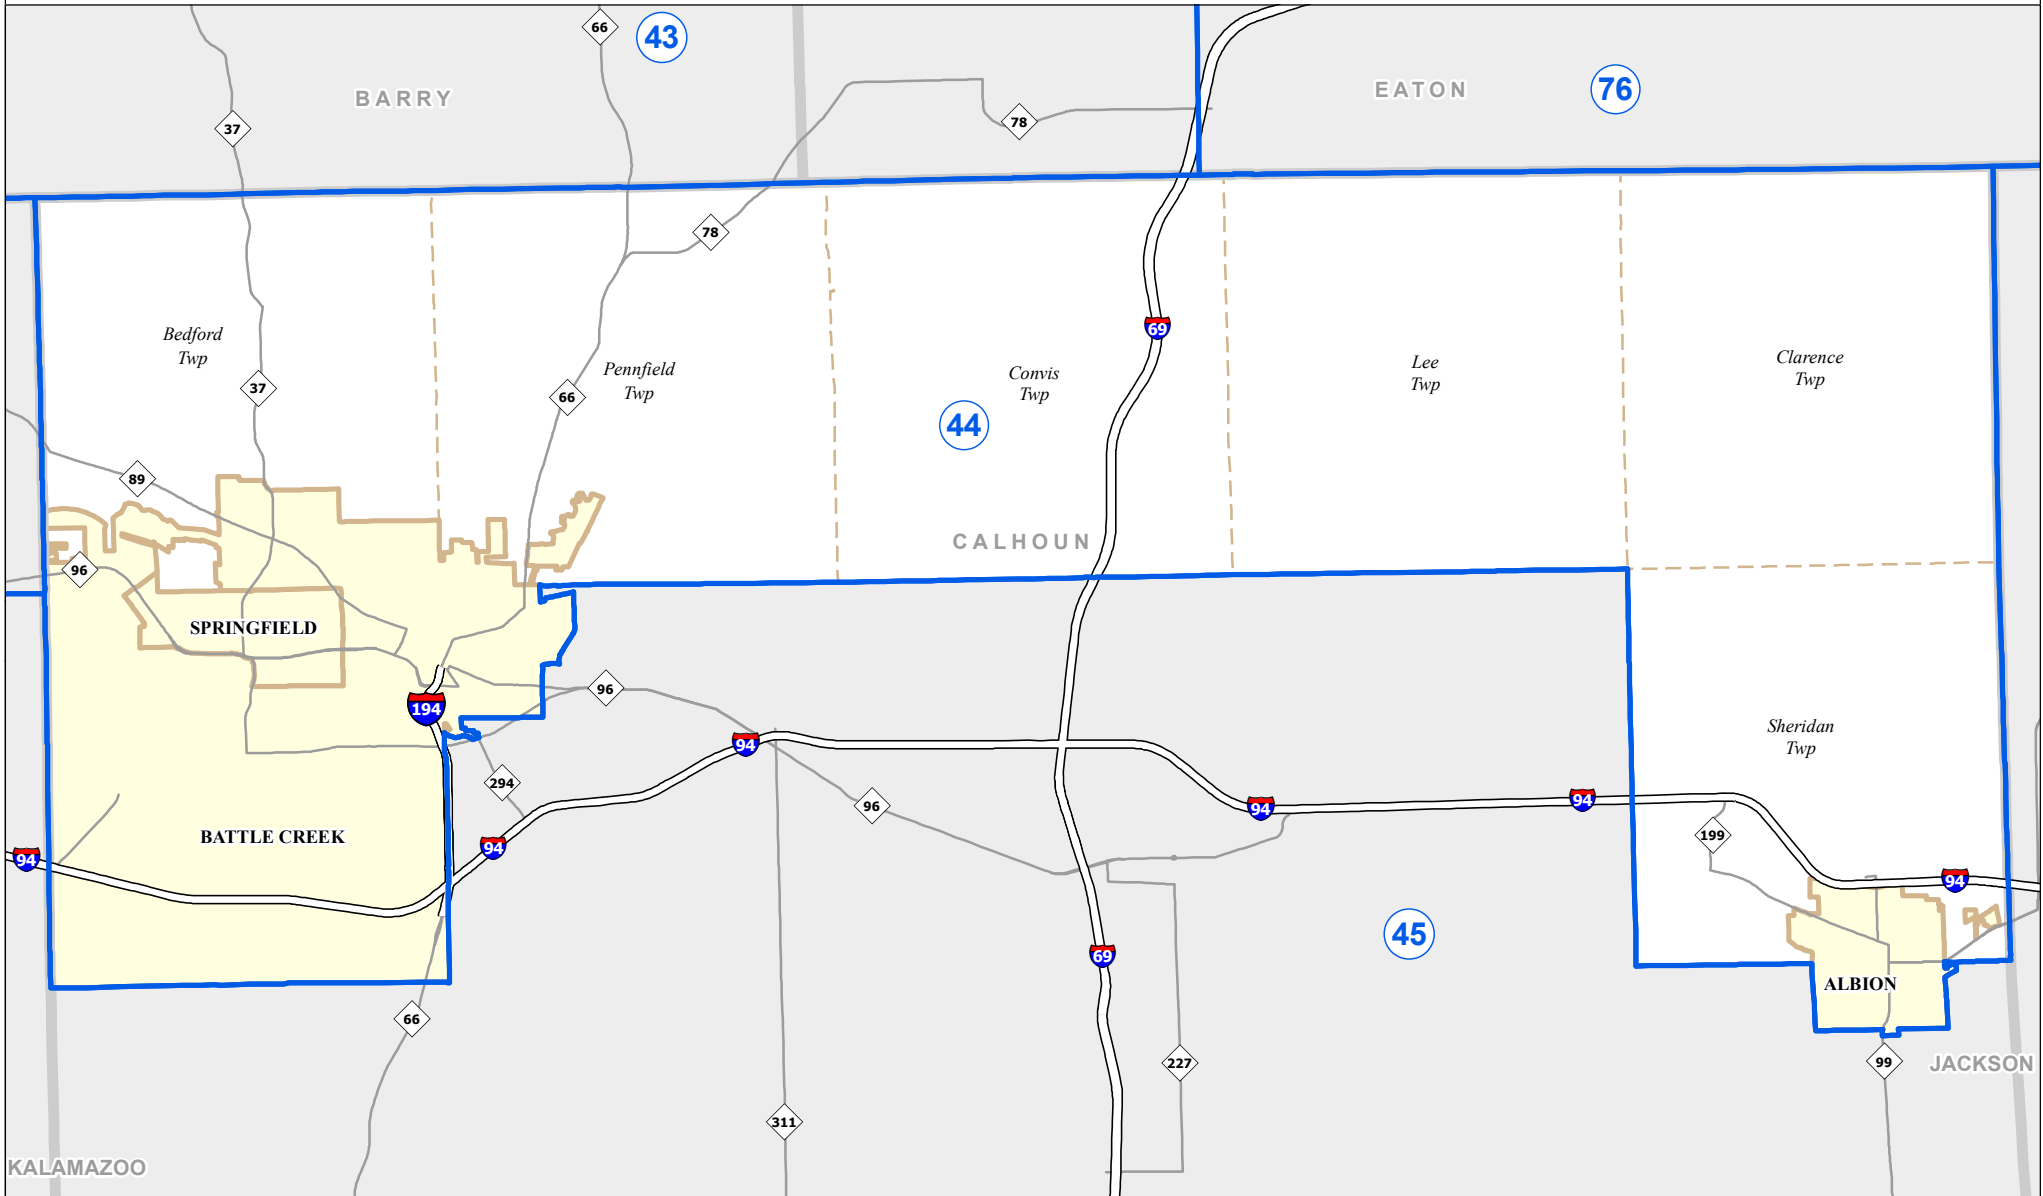

# MICHIGAN STATE HOUSE DISTRICT 44

## 2021 Apportionment Plan

Source:  
 Base Map - Michigan Geographic Framework v17a, v20  
 House District Boundaries - 2021 Apportionment Plan as adopted by the  
 Michigan Independent Citizens Redistricting Commission on 12/29/2021  
 pursuant to its authority and duty in Article IV, Section 6 of the Michigan  
 Constitution of 1963

Legend					
	House District		County		Freeway
	City		Township		Highway