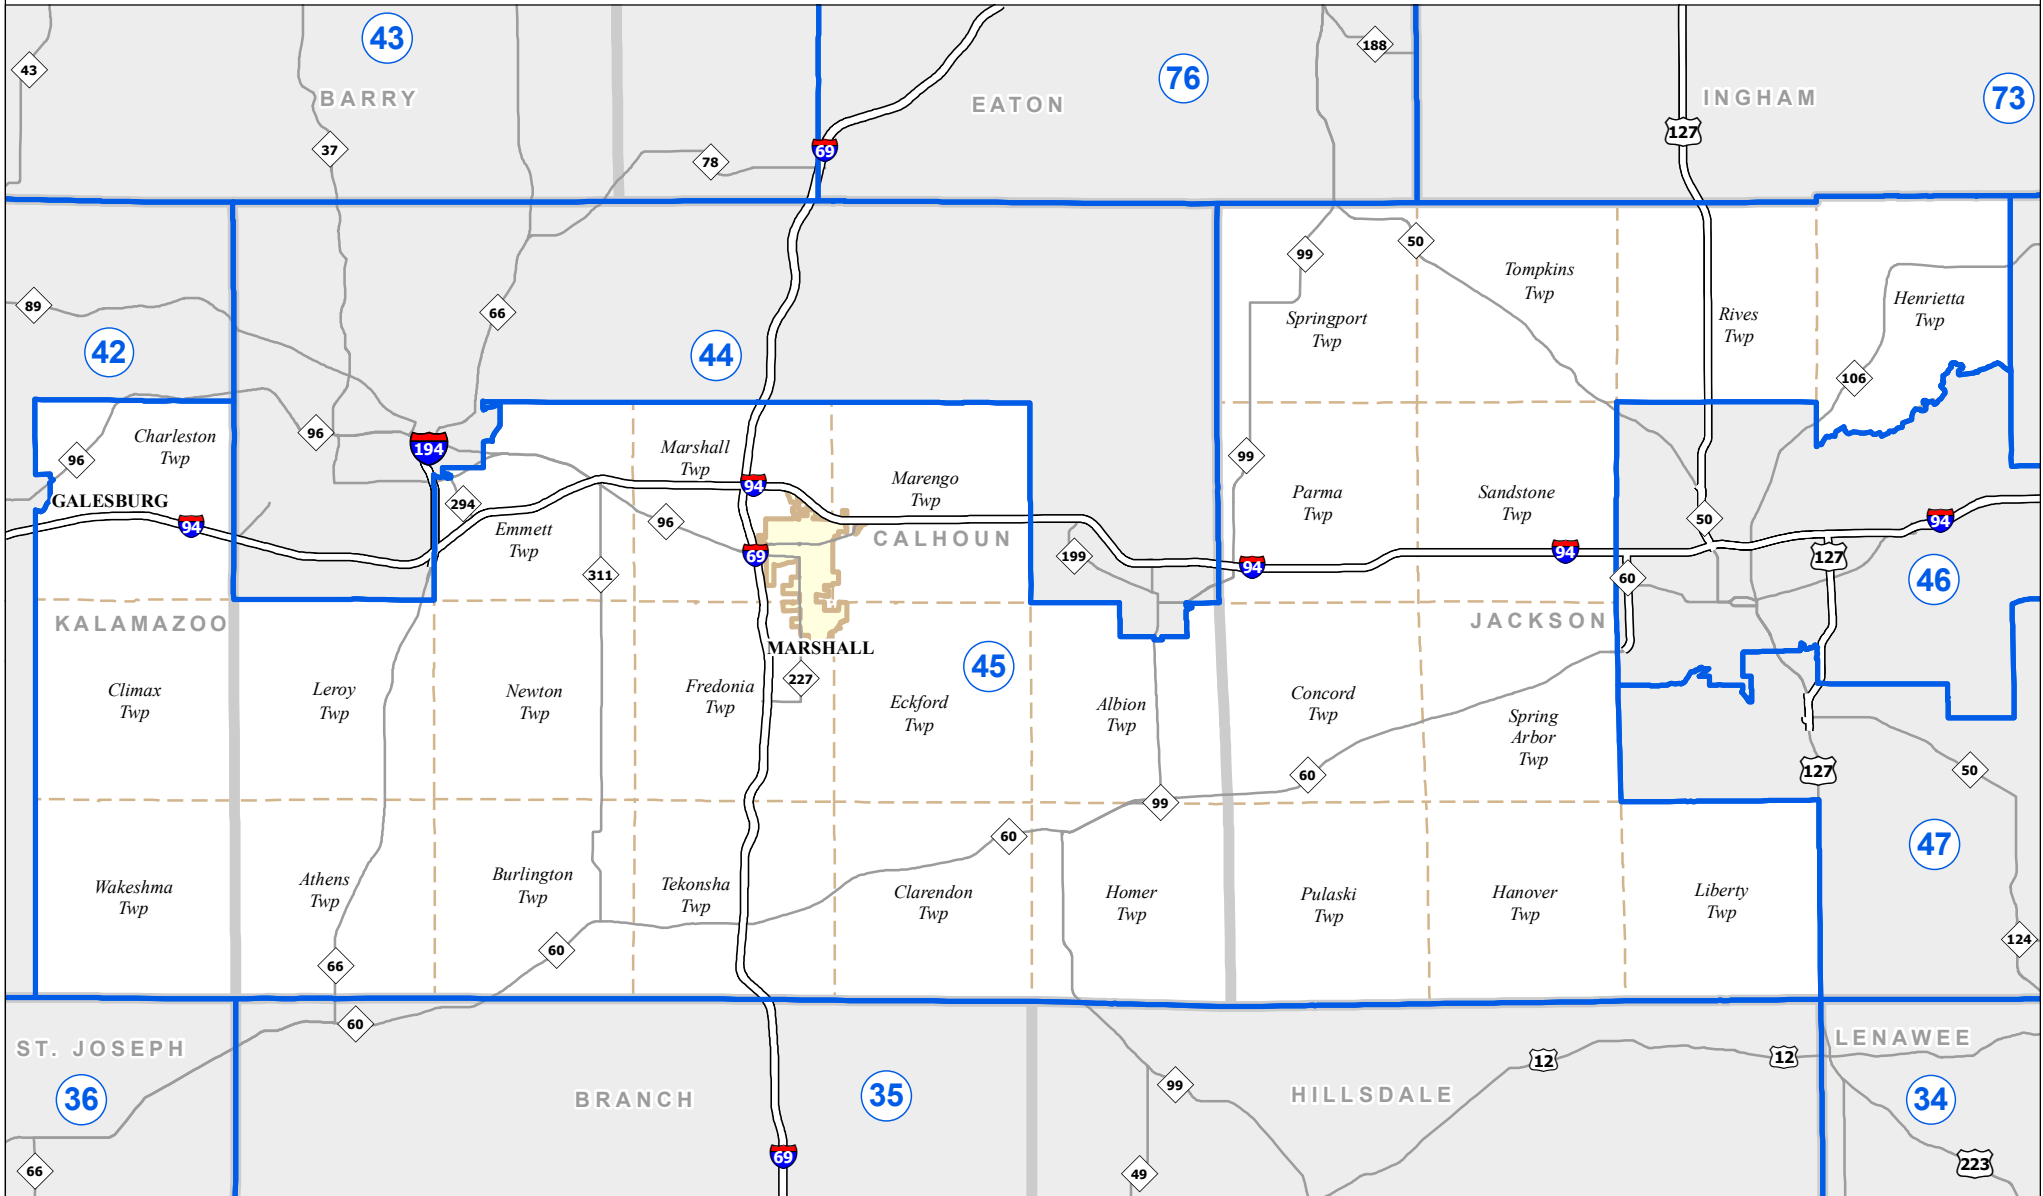

# MICHIGAN STATE HOUSE DISTRICT 45

## 2021 Apportionment Plan

0 2.5 5 Miles

Source:  
Base Map - Michigan Geographic Framework v17a, v20  
House District Boundaries - 2021 Apportionment Plan as adopted by the  
Michigan Independent Citizens Redistricting Commission on 12/29/2021  
pursuant to its authority and duty in Article IV, Section 6 of the Michigan  
Constitution of 1963

Legend					
	House District		County		Freeway
	City		Township		Highway

Homer Township

Leroy Township

Marengo Township

Marshall city

Marshall Township

Newton Township

Tekonsha Township