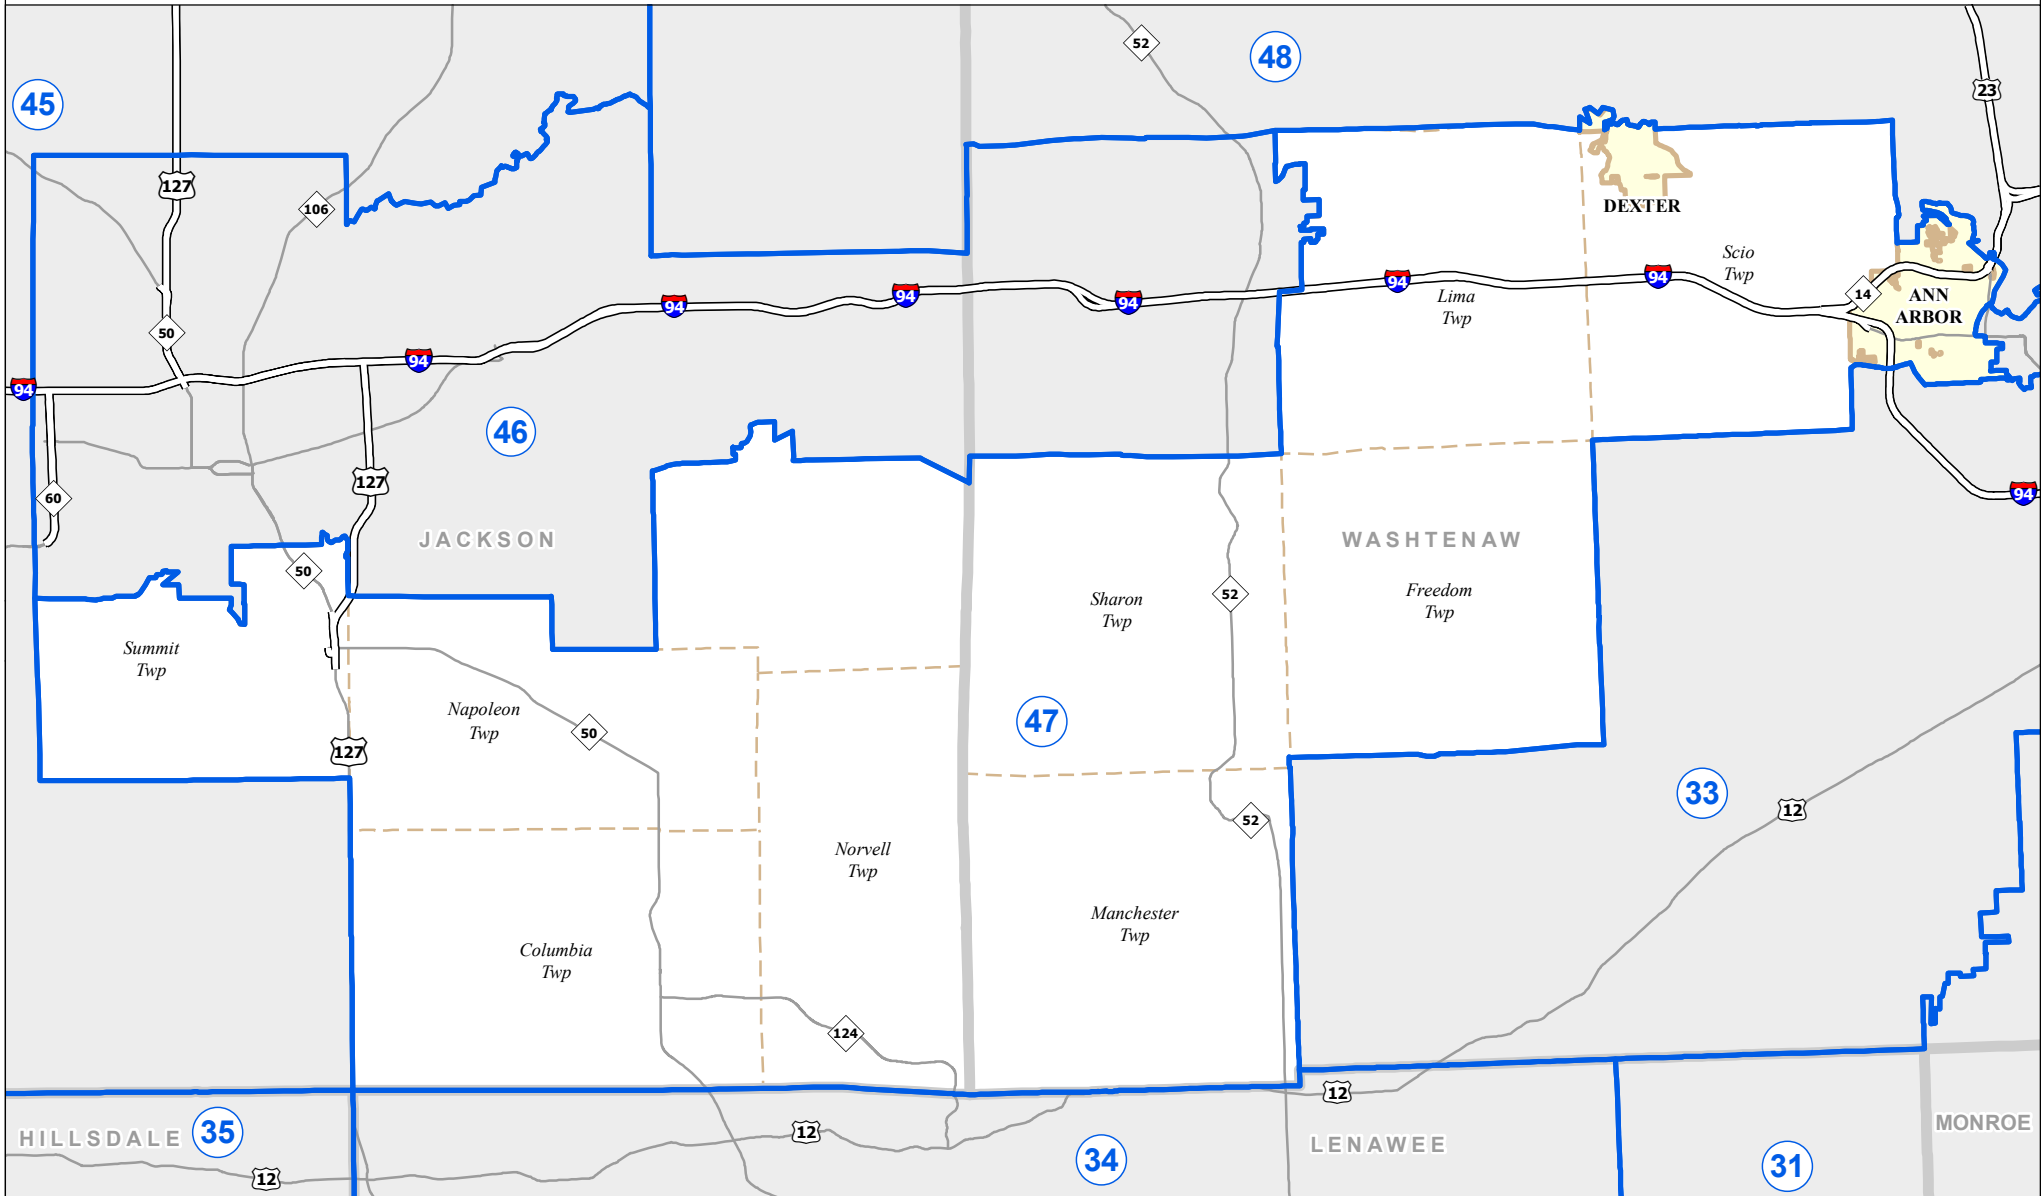

MICHIGAN STATE HOUSE DISTRICT 47

2021 Apportionment Plan

Source:
 Base Map - Michigan Geographic Framework v17a, v20
 House District Boundaries - 2021 Apportionment Plan as adopted by the
 Michigan Independent Citizens Redistricting Commission on 12/29/2021
 pursuant to its authority and duty in Article IV, Section 6 of the Michigan
 Constitution of 1963

Legend

House District	County	Freeway
City	Township	Highway

Michigan House of Representatives

District 47

Jackson County (part)

 Columbia Township

 Grass Lake Charter Township (part)

 Napoleon Township

 Norvell Township

 Summit Township (part)

Washtenaw County (part)

 Ann Arbor city (part)

 Ann Arbor Township (part)

 Dexter city

 Freedom Township (part)

 Lima Township

 Manchester Township

 Scio Township (part)

 Sharon Township (part)

 Sylvan Township (part)