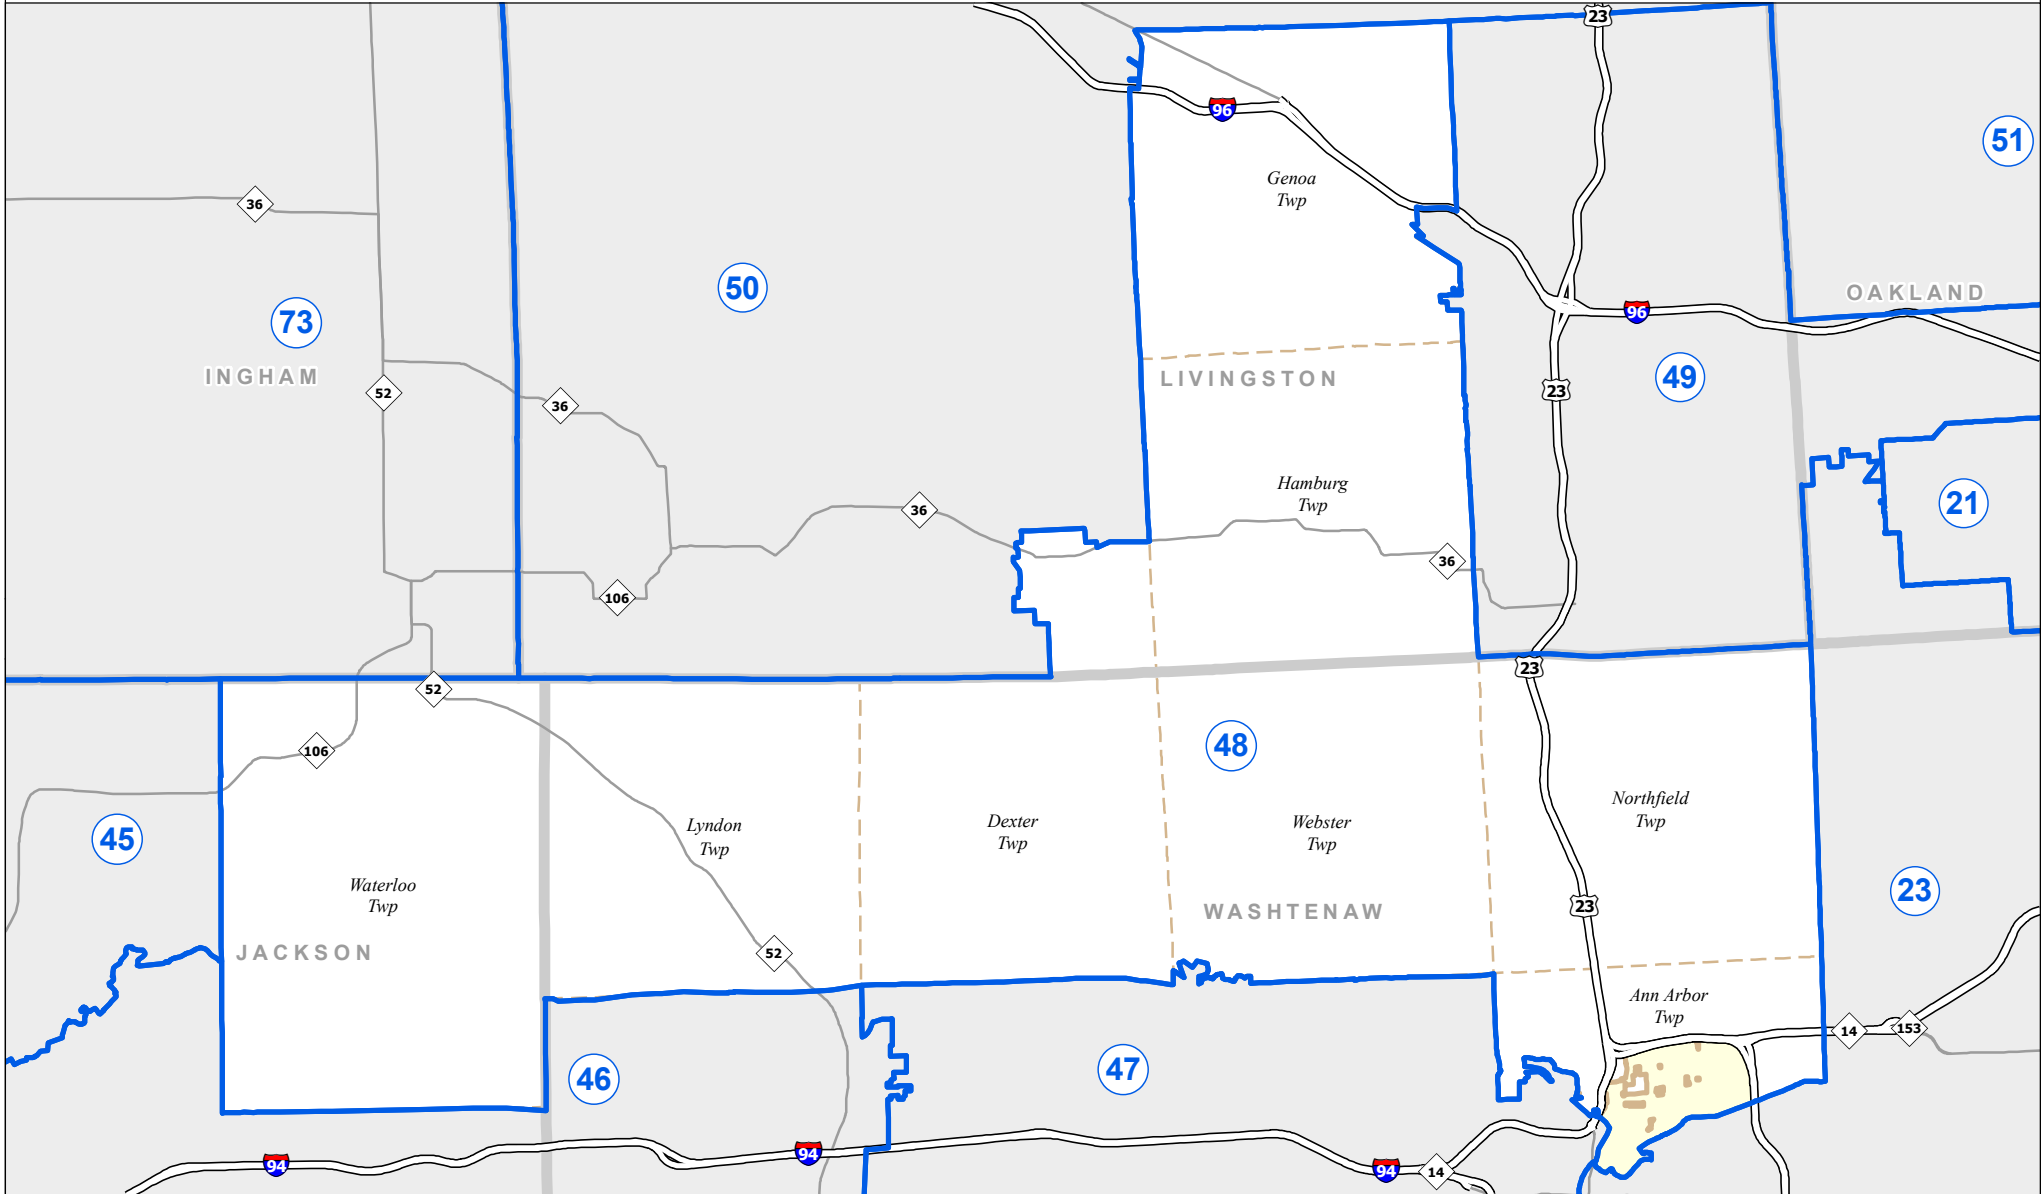

MICHIGAN STATE HOUSE DISTRICT 48

2021 Apportionment Plan

Source:
 Base Map - Michigan Geographic Framework v17a, v20
 House District Boundaries - 2021 Apportionment Plan as adopted by the
 Michigan Independent Citizens Redistricting Commission on 12/29/2021
 pursuant to its authority and duty in Article IV, Section 6 of the Michigan
 Constitution of 1963

Legend

House District	County	Freeway
City	Township	Highway

Michigan House of Representatives

District 48

Jackson County (part)
 Waterloo Township
Livingston County (part)
 Genoa Township
 Hamburg Township
 Putnam Township (part)
Washtenaw County (part)
 Ann Arbor city (part)
 Ann Arbor Township (part)
 Dexter Township
 Lyndon Township (part)
 Northfield Township
 Scio Township (part)
 Sylvan Township (part)
 Webster Township

2021 Apportionment Plan as adopted by the Michigan Independent Citizens Redistricting Commission on 12/28/2021 pursuant to its authority and duty in Article IV, Section 6 of the Michigan Constitution of 1963.