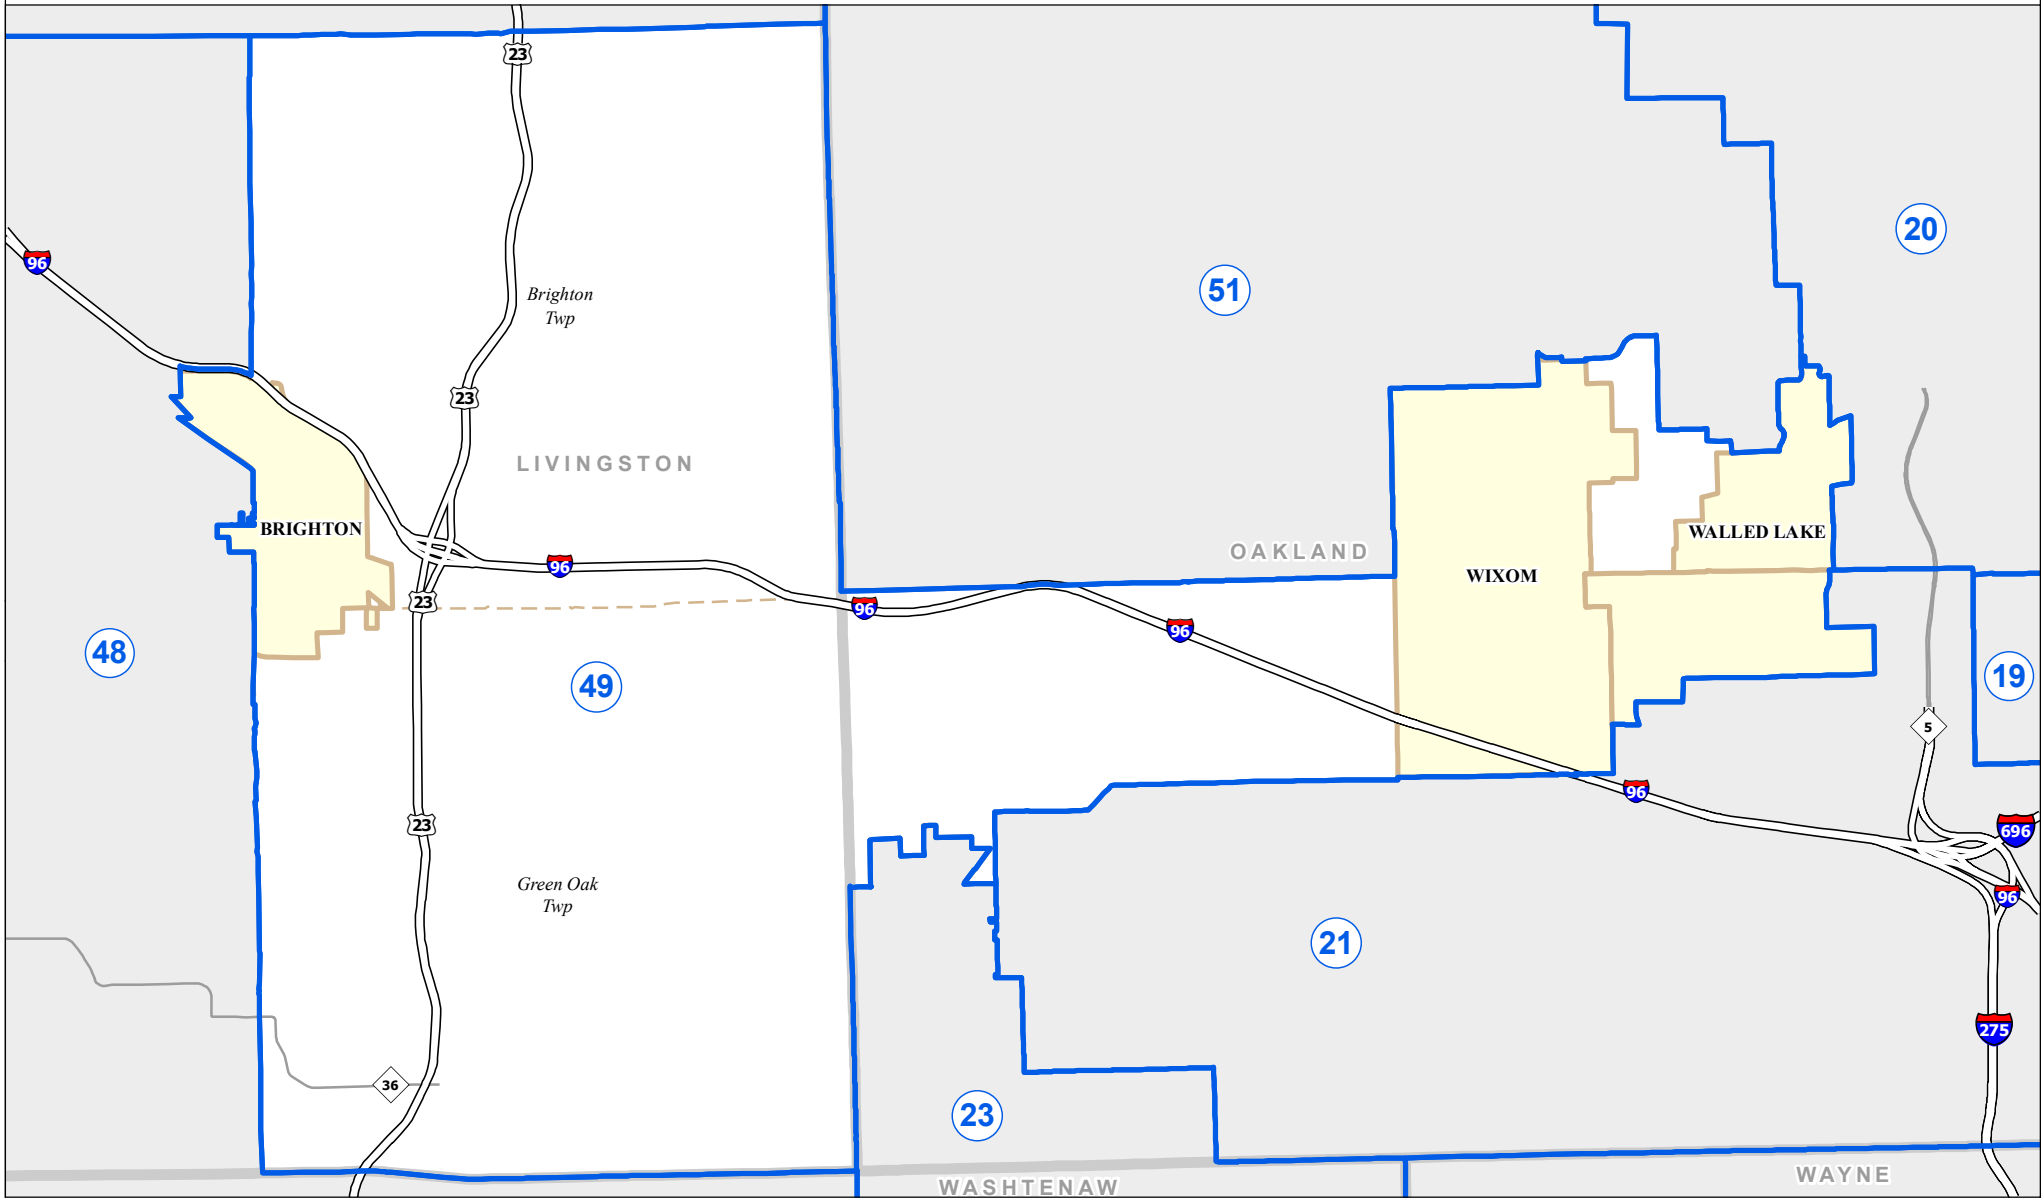

MICHIGAN STATE HOUSE DISTRICT 49

2021 Apportionment Plan

Source:
 Base Map - Michigan Geographic Framework v17a, v20
 House District Boundaries - 2021 Apportionment Plan as adopted by the
 Michigan Independent Citizens Redistricting Commission on 12/29/2021
 pursuant to its authority and duty in Article IV, Section 6 of the Michigan
 Constitution of 1963

Legend					
	House District		County		Freeway
	City		Township		Highway

Michigan House of Representatives

District 49

Livingston County (part)

Brighton city

Brighton Charter Township

Green Oak Township

Oakland County (part)

Commerce Township (part)

Lyon Township (part)

Novi city (part)

Walled Lake city

Wixom city