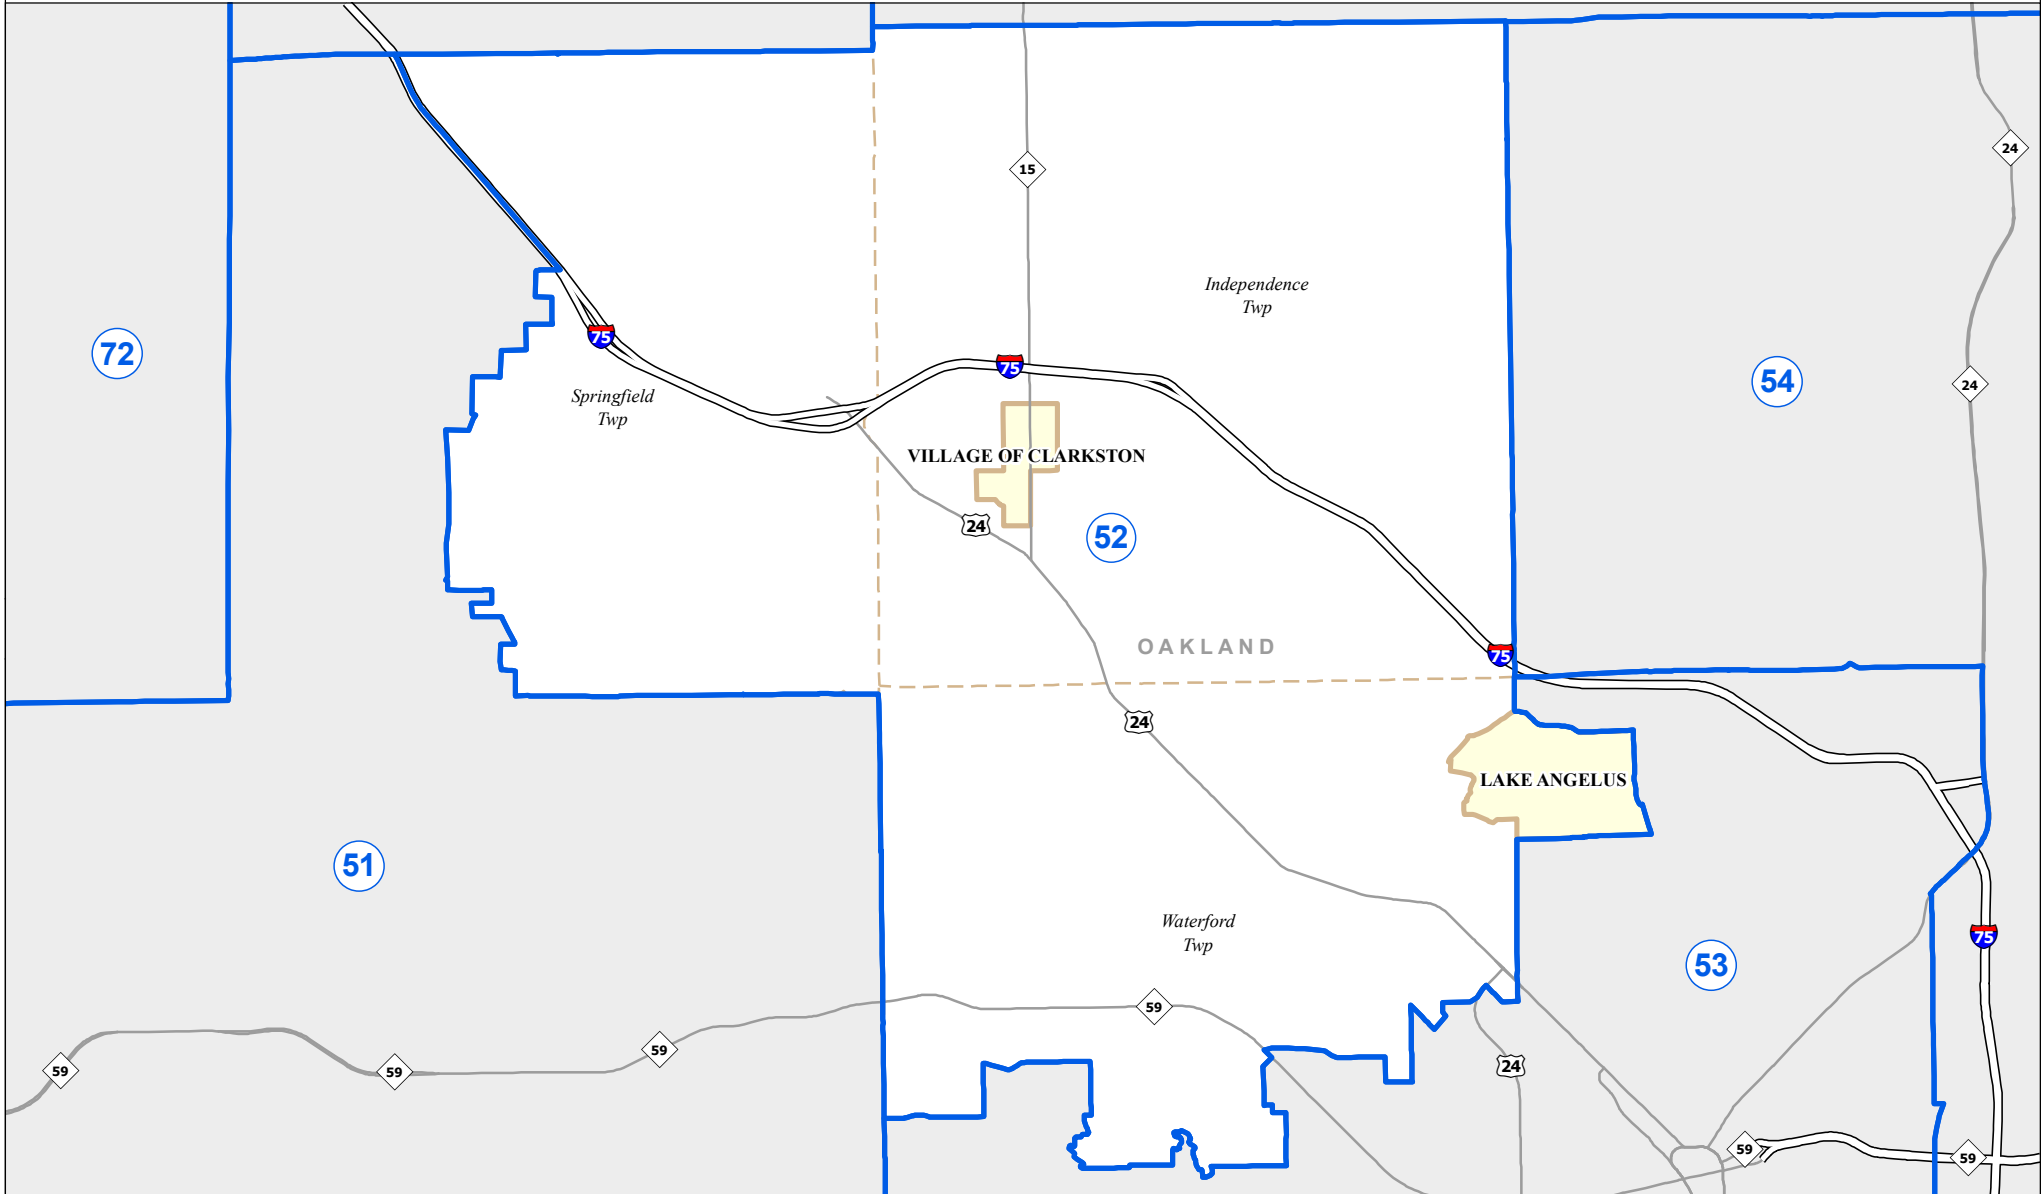

MICHIGAN STATE HOUSE DISTRICT 52 2021 Apportionment Plan

0 2.5 5 Miles

Source:
Base Map - Michigan Geographic Framework v17a, v20
House District Boundaries - 2021 Apportionment Plan as adopted by the
Michigan Independent Citizens Redistricting Commission on 12/29/2021
pursuant to its authority and duty in Article IV, Section 6 of the Michigan
Constitution of 1963

Legend					
	House District		County		Freeway
	City		Township		Highway

Michigan House of Representatives

District 52

Oakland County (part)
Independence Township
Lake Angelus city
Springfield Township (part)
Village Of Clarkston city
Waterford Township (part)

2021 Apportionment Plan as adopted by the Michigan Independent Citizens Redistricting Commission on 12/28/2021 pursuant to its authority and duty in Article IV, Section 6 of the Michigan Constitution of 1963.