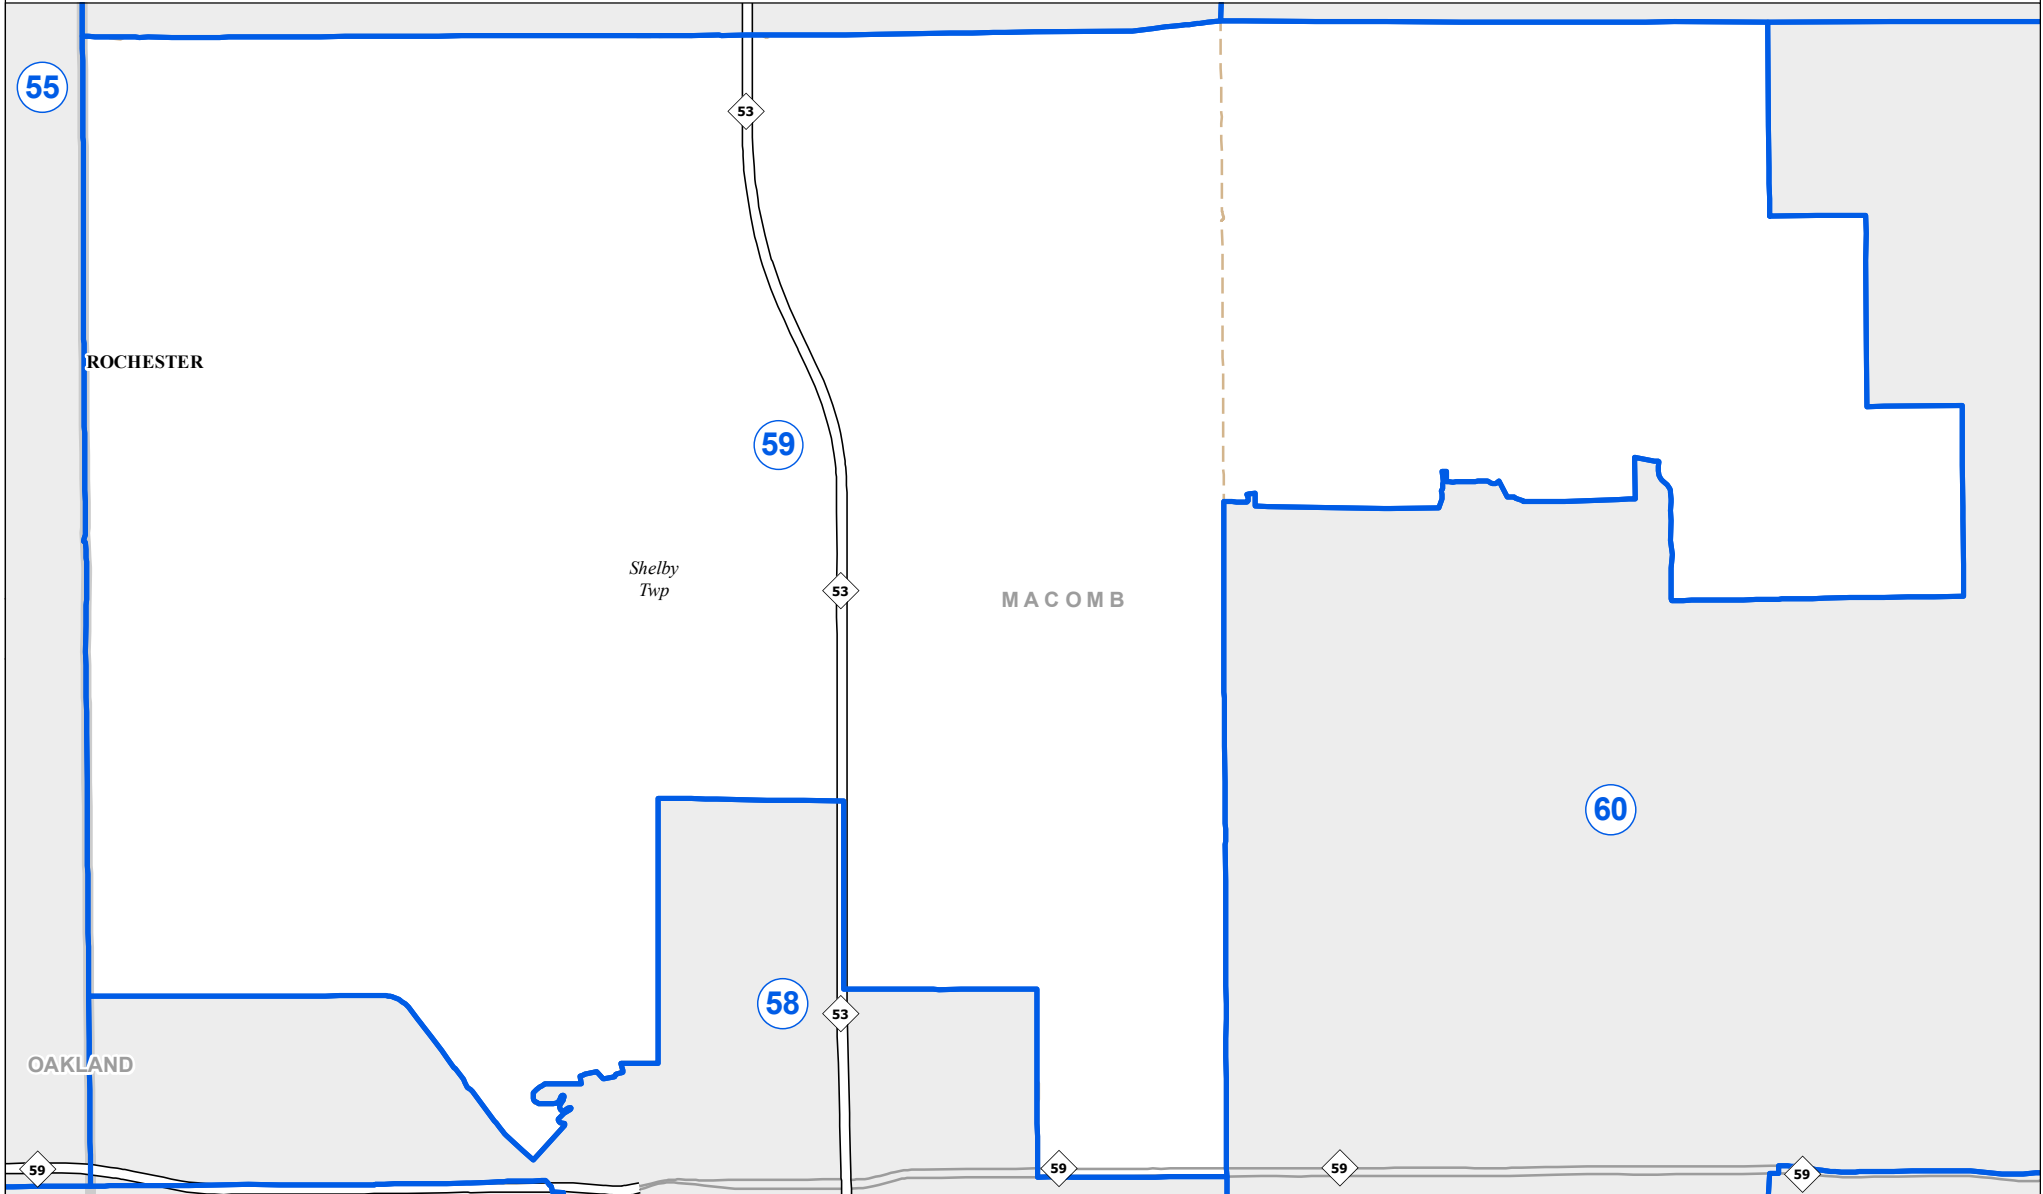

# MICHIGAN STATE HOUSE DISTRICT 59

## 2021 Apportionment Plan

Source:  
 Base Map - Michigan Geographic Framework v17a, v20  
 House District Boundaries - 2021 Apportionment Plan as adopted by the  
 Michigan Independent Citizens Redistricting Commission on 12/29/2021  
 pursuant to its authority and duty in Article IV, Section 6 of the Michigan  
 Constitution of 1963

**Legend**

House District	County	Freeway
City	Township	Highway

## **District 59**

Macomb County (part)  
Macomb Township (part)  
Shelby Charter Township (part)

2021 Apportionment Plan as adopted by the Michigan Independent Citizens Redistricting Commission on 12/28/2021 pursuant to its authority and duty in Article IV, Section 6 of the Michigan Constitution of 1963.