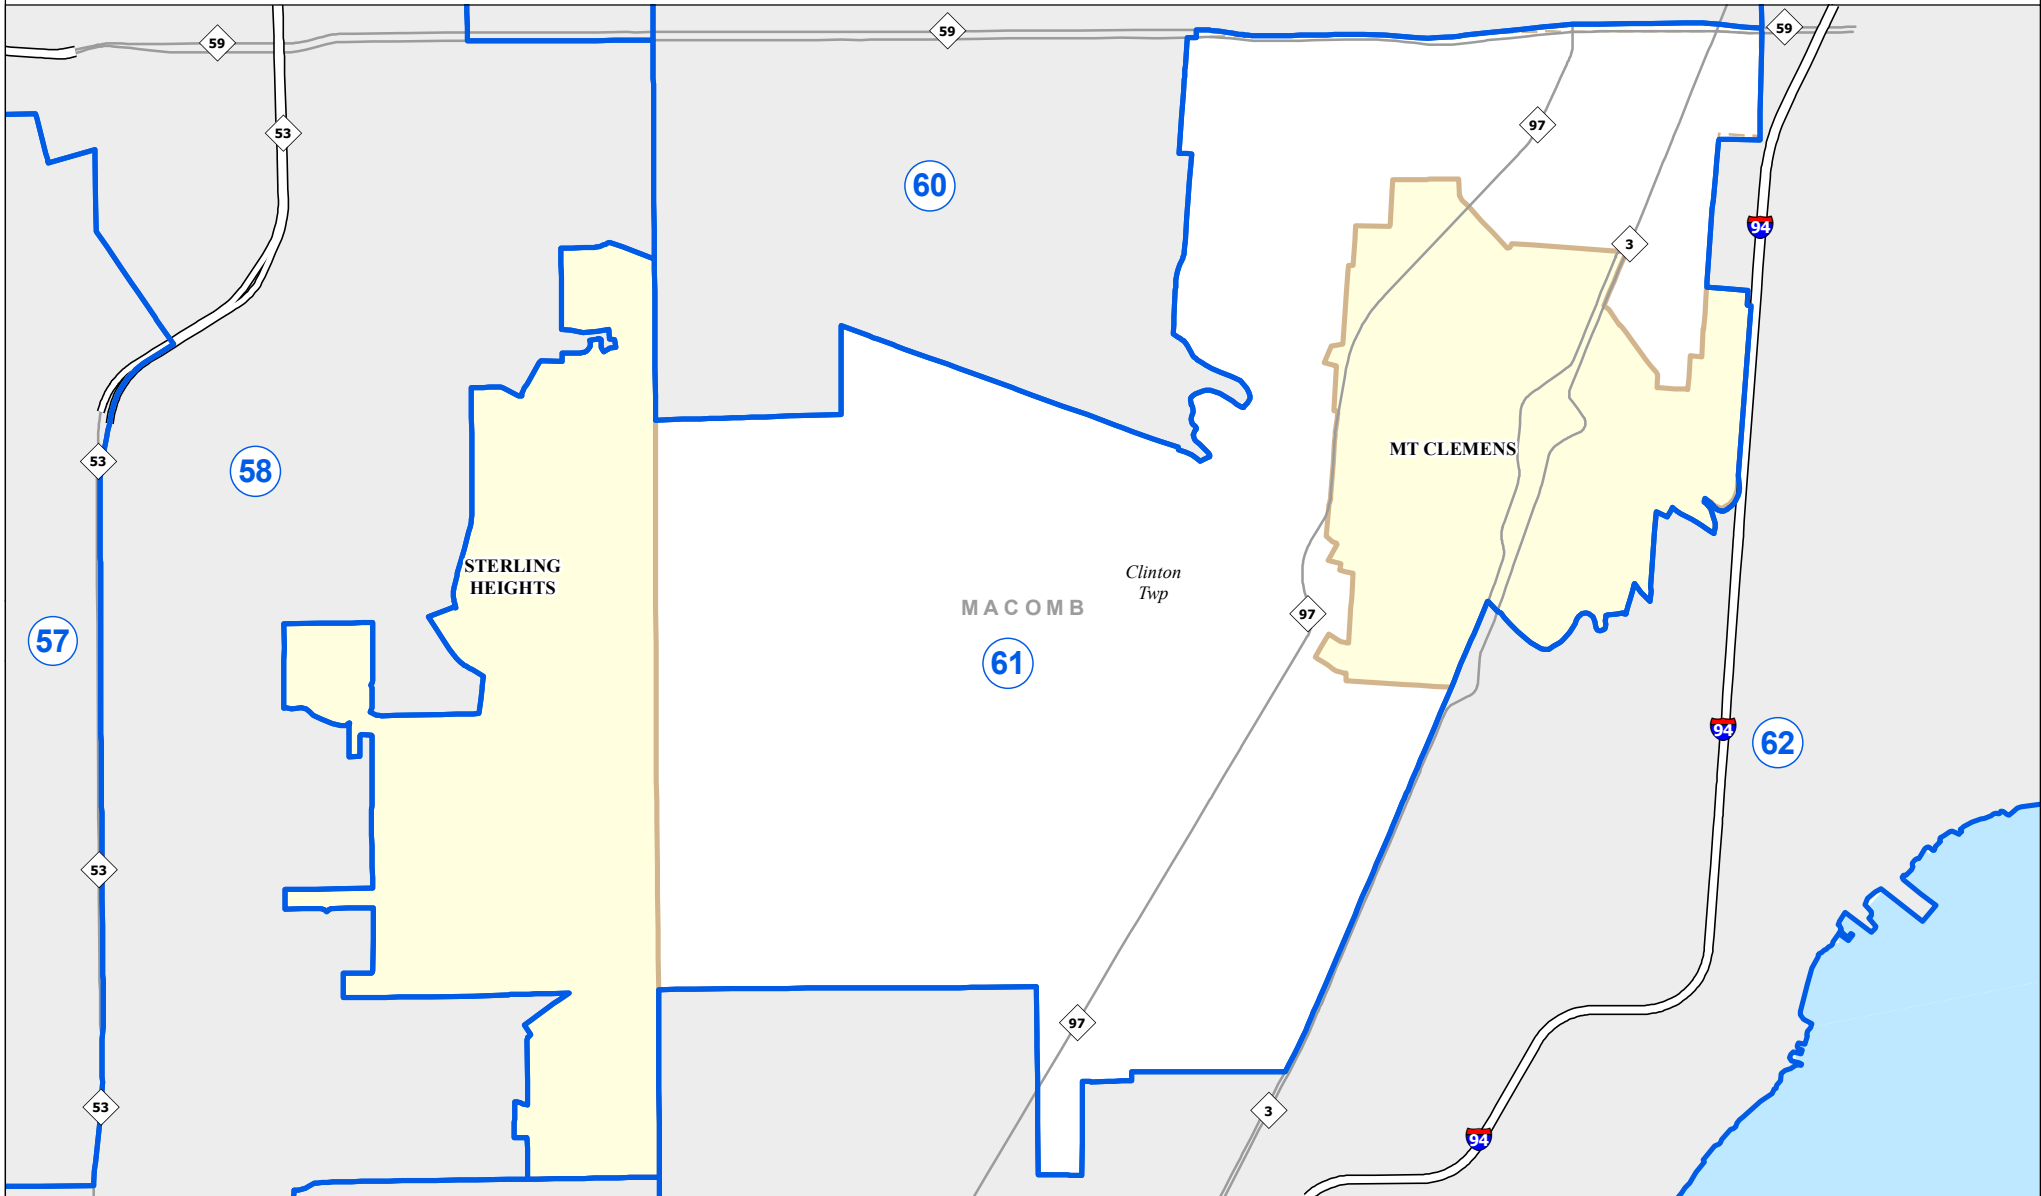

MICHIGAN STATE HOUSE DISTRICT 61

2021 Apportionment Plan

Source:
 Base Map - Michigan Geographic Framework v17a, v20
 House District Boundaries - 2021 Apportionment Plan as adopted by the
 Michigan Independent Citizens Redistricting Commission on 12/29/2021
 pursuant to its authority and duty in Article IV, Section 6 of the Michigan
 Constitution of 1963

Legend					
	House District		County		Freeway
	City		Township		Highway

Michigan House of Representatives

District 61

Macomb County (part)
Clinton Township (part)
Mount Clemens city
Sterling Heights city (part)

2021 Apportionment Plan as adopted by the Michigan Independent Citizens Redistricting Commission on 12/28/2021 pursuant to its authority and duty in Article IV, Section 6 of the Michigan Constitution of 1963.