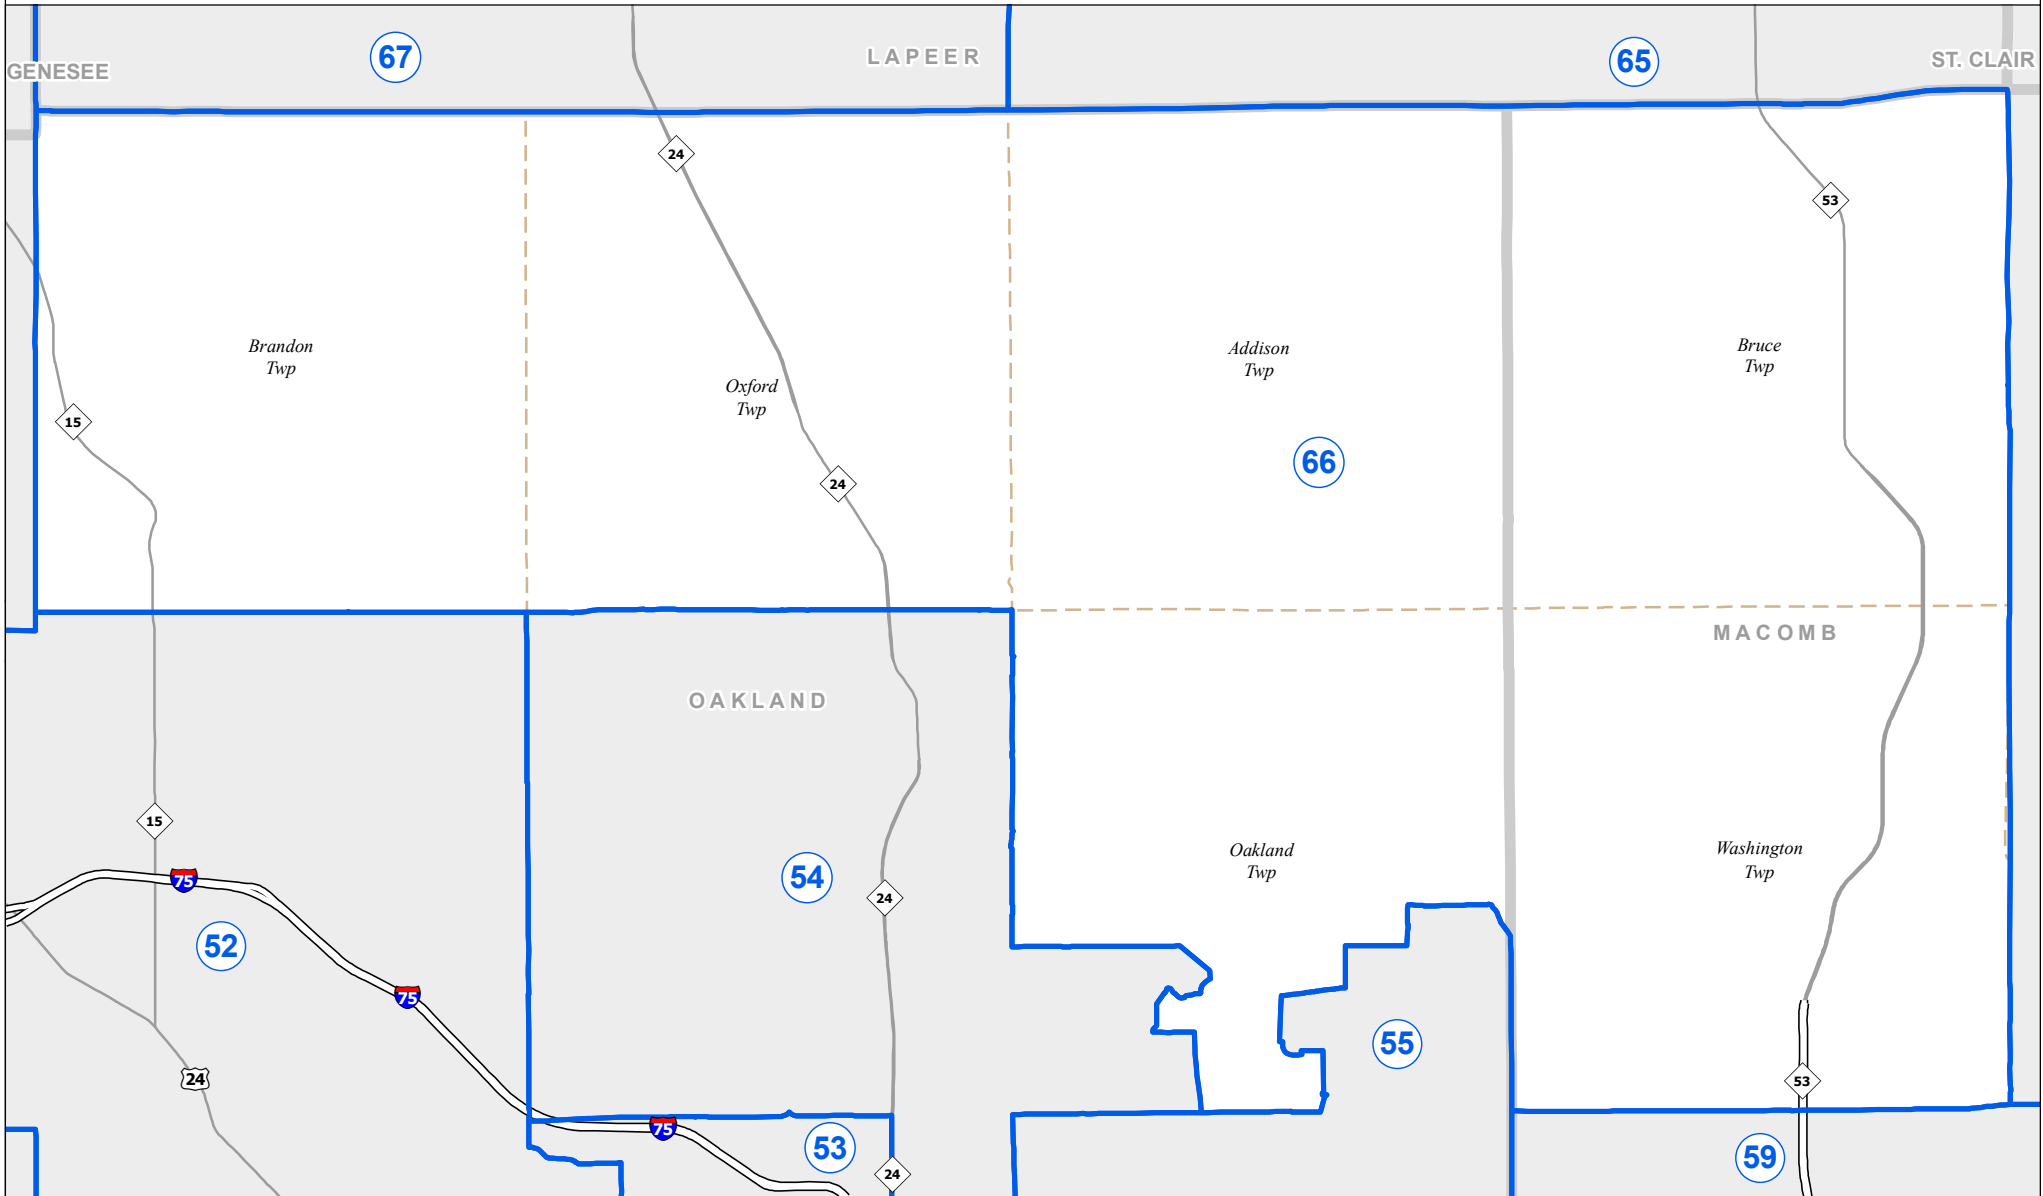

MICHIGAN STATE HOUSE DISTRICT 66

2021 Apportionment Plan

0 2.5 5 Miles

Source:
 Base Map - Michigan Geographic Framework v17a, v20
 House District Boundaries - 2021 Apportionment Plan as adopted by the
 Michigan Independent Citizens Redistricting Commission on 12/29/2021
 pursuant to its authority and duty in Article IV, Section 6 of the Michigan
 Constitution of 1963

Legend			
	House District		County
	City		Township
			Freeway
			Highway

Michigan House of Representatives

District 66

Macomb County (part)

 Bruce Township

 Washington Township

Oakland County (part)

 Addison Township

 Brandon Township

 Oakland Charter Township (part)

 Oxford Township