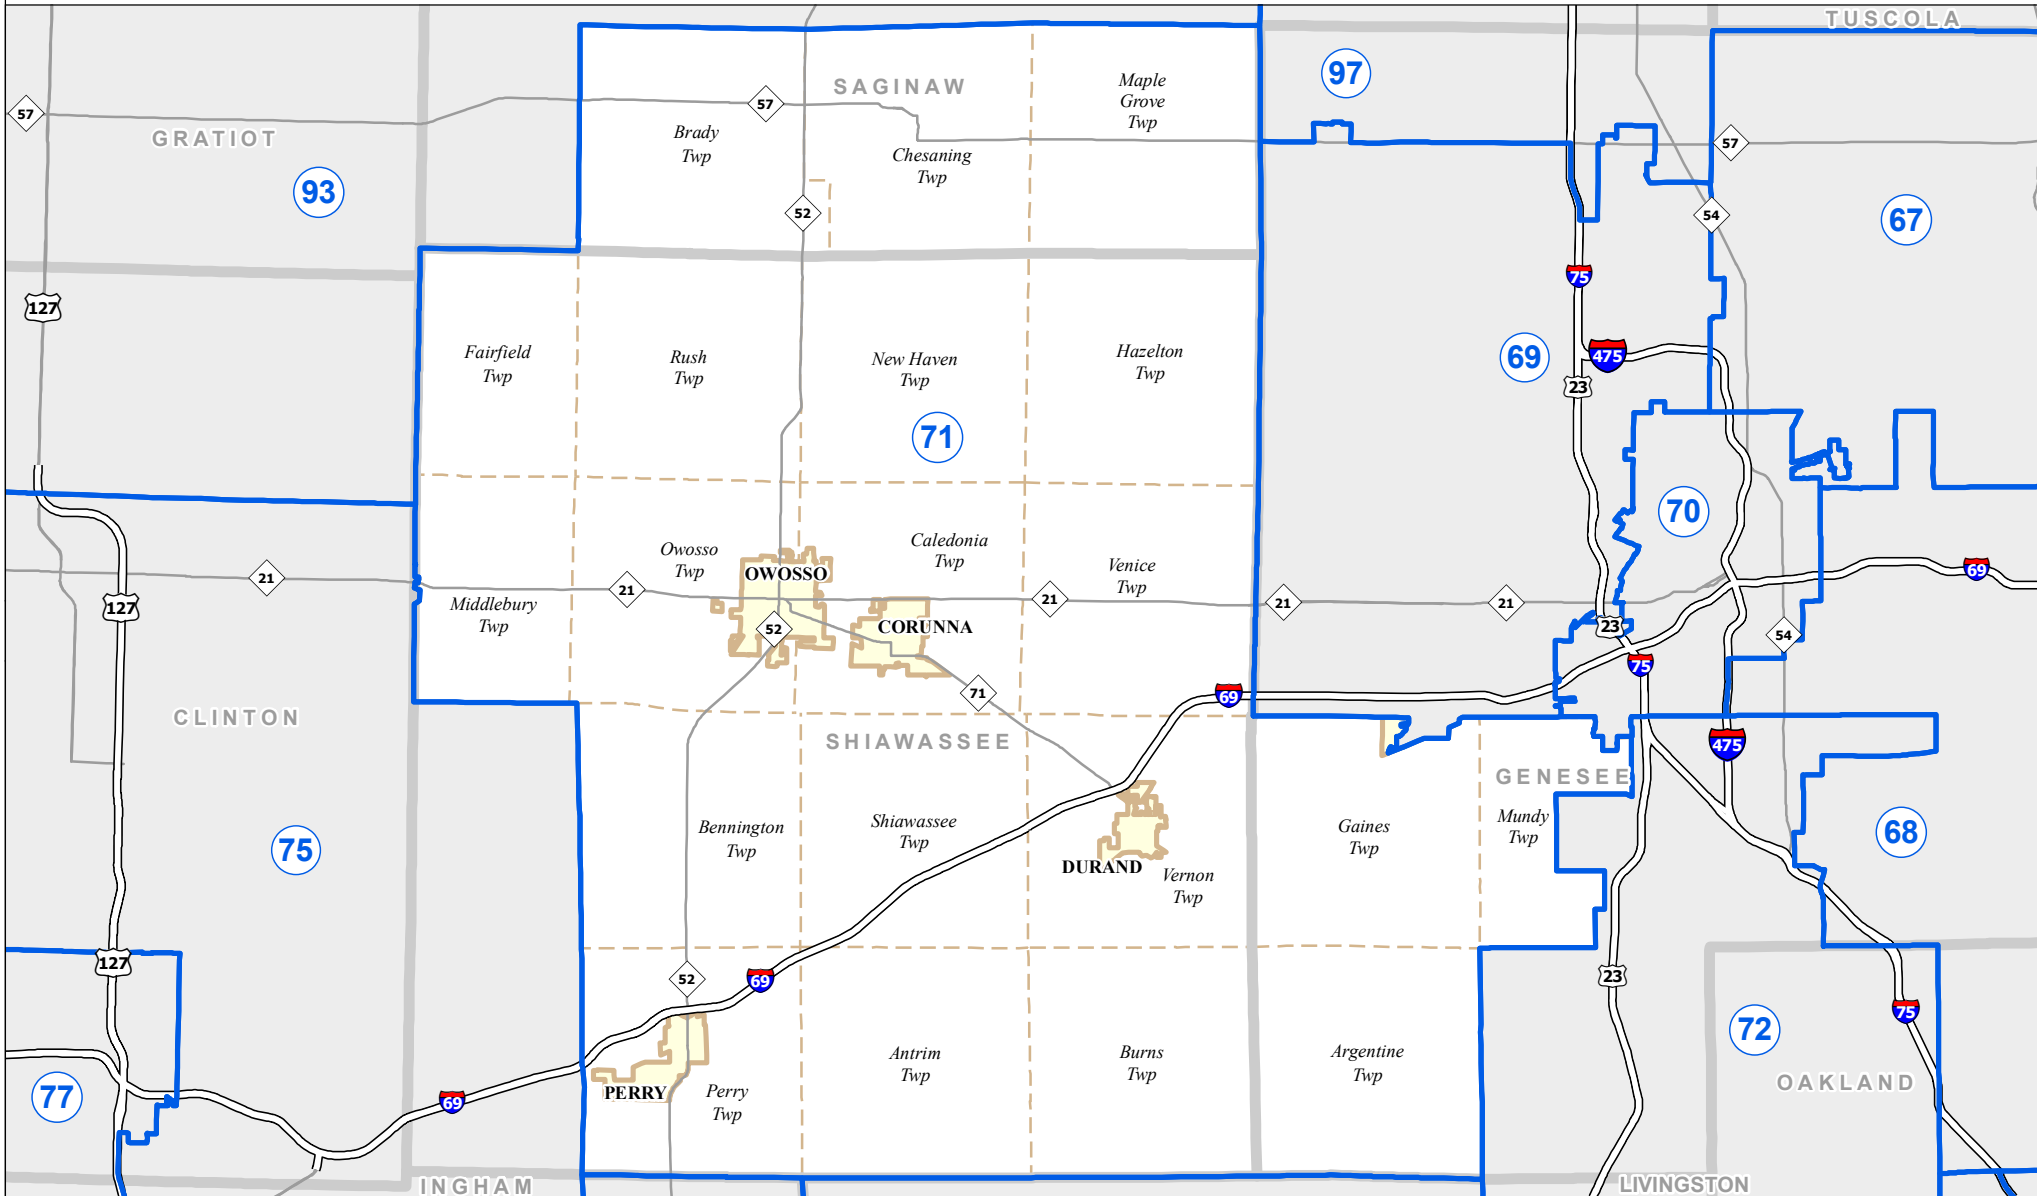

# MICHIGAN STATE HOUSE DISTRICT 71

## 2021 Apportionment Plan

0 2.5 5 Miles

Source:  
Base Map - Michigan Geographic Framework v17a, v20  
House District Boundaries - 2021 Apportionment Plan as adopted by the  
Michigan Independent Citizens Redistricting Commission on 12/29/2021  
pursuant to its authority and duty in Article IV, Section 6 of the Michigan  
Constitution of 1963

**Legend**

 House District	 County	 Freeway
 City	 Township	 Highway

## **District 71**

Genesee County (part)  
  Argentine Township  
  Gaines Township  
  Mundy Township (part)  
  Swartz Creek city (part)  
Saginaw County (part)  
  Brady Township  
  Chesaning Township  
  Maple Grove Township  
Shiawassee County (part)  
  Antrim Township  
  Bennington Township  
  Burns Township  
  Caledonia Charter Township  
  Corunna city  
  Durand city  
  Fairfield Township  
  Hazelton Township  
  Middlebury Township (part)  
  New Haven Township  
  Owosso city  
  Owosso Township  
  Perry city  
  Perry Township  
  Rush Township  
  Shiawassee Township  
  Venice Township  
  Vernon Township