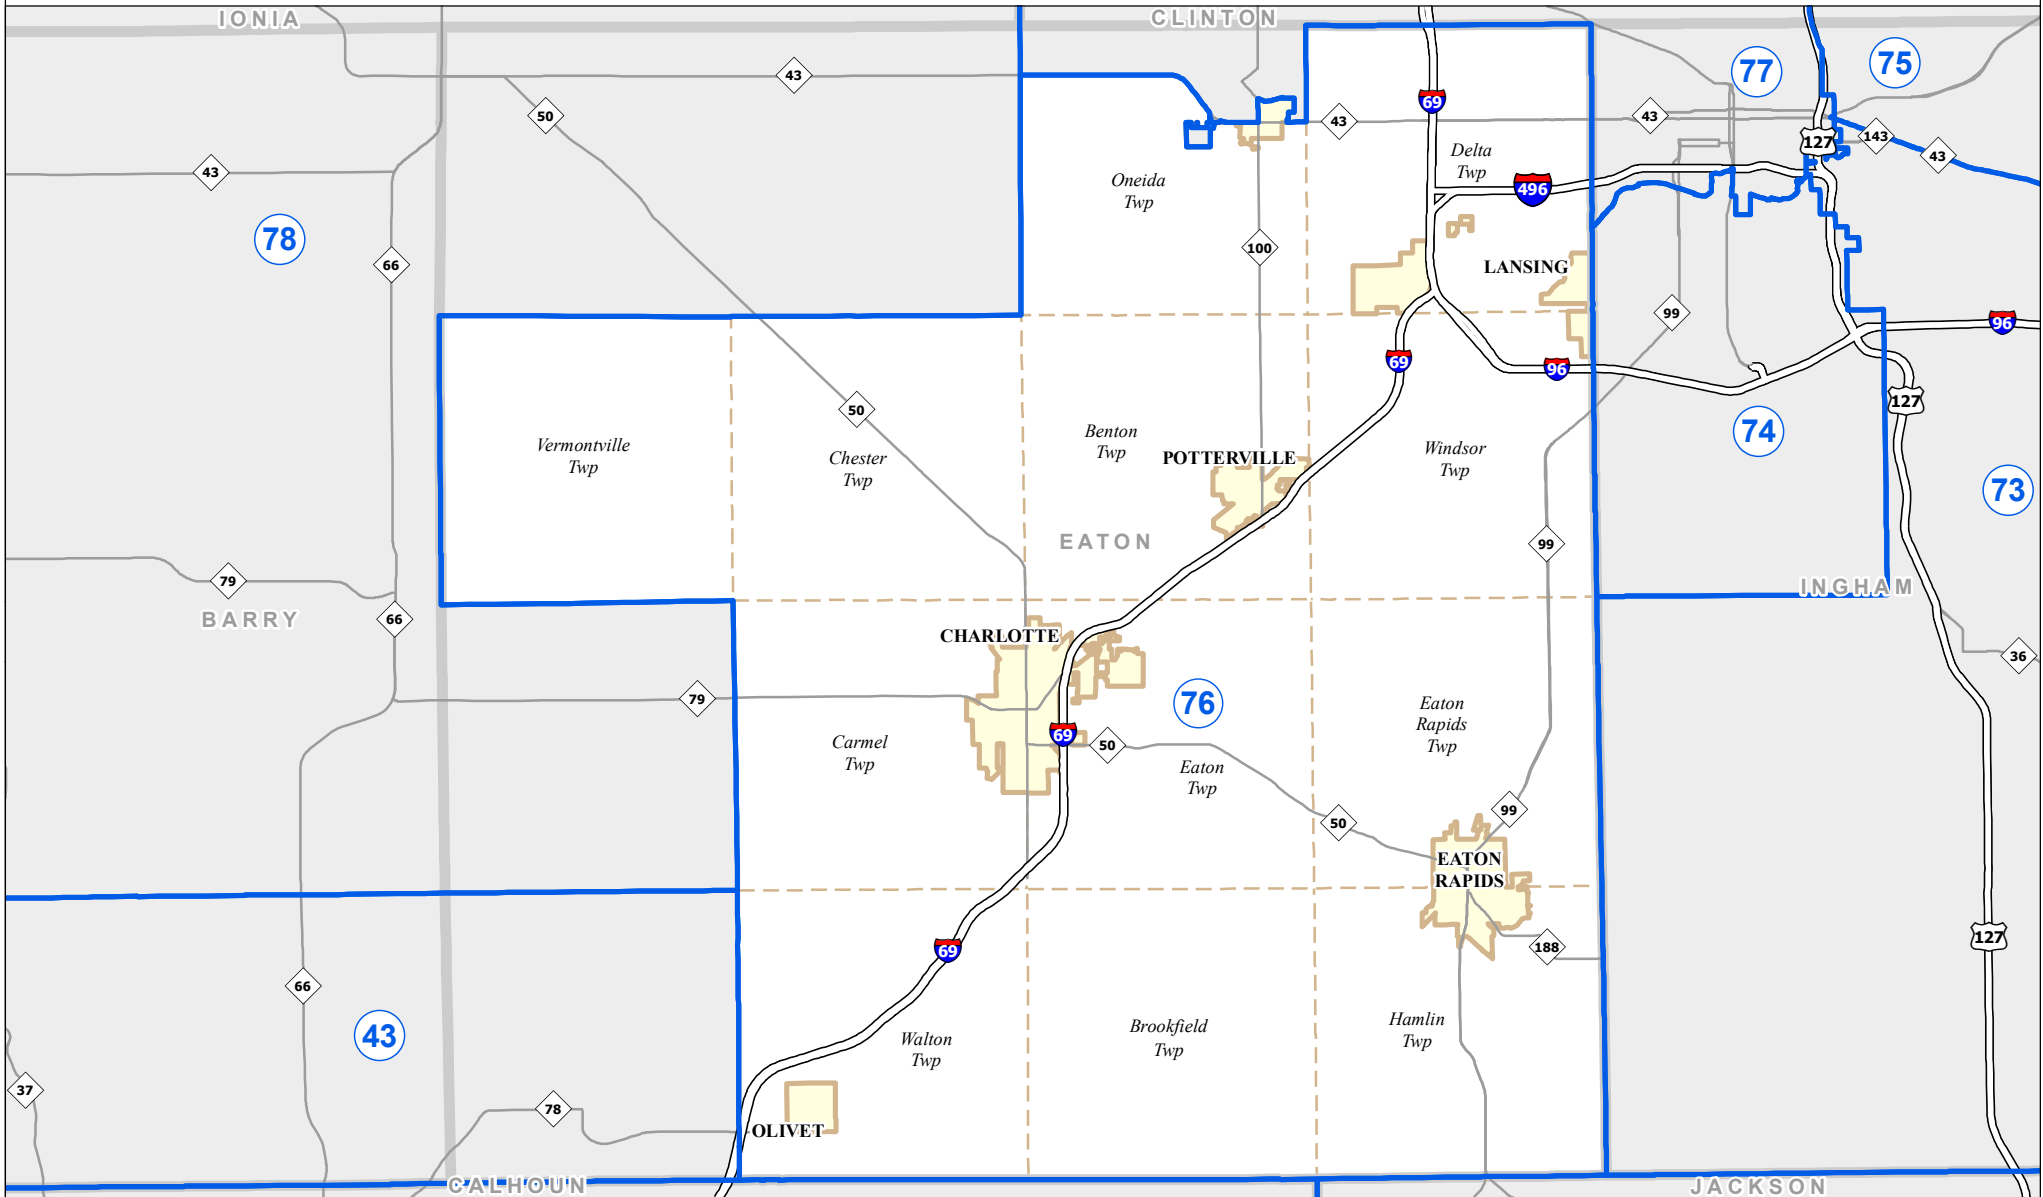

MICHIGAN STATE HOUSE DISTRICT 76

2021 Apportionment Plan

0 2.5 5 Miles

Source:
Base Map - Michigan Geographic Framework v17a, v20
House District Boundaries - 2021 Apportionment Plan as adopted by the
Michigan Independent Citizens Redistricting Commission on 12/29/2021
pursuant to its authority and duty in Article IV, Section 6 of the Michigan
Constitution of 1963

Legend					
	House District		County		Freeway
	City		Township		Highway

Michigan House of Representatives

District 76

Eaton County (part)
Benton Charter Township
Brookfield Township
Carmel Township
Charlotte city
Chester Township
Delta Charter Township
Eaton Township
Eaton Rapids city
Eaton Rapids Township
Grand Ledge city (part)
Hamlin Township
Lansing city (part)
Olivet city
Oneida Charter Township (part)
Pottersville city
Vermontville Township
Walton Township
Windsor Charter Township

2021 Apportionment Plan as adopted by the Michigan Independent Citizens Redistricting Commission on 12/28/2021 pursuant to its authority and duty in Article IV, Section 6 of the Michigan Constitution of 1963.