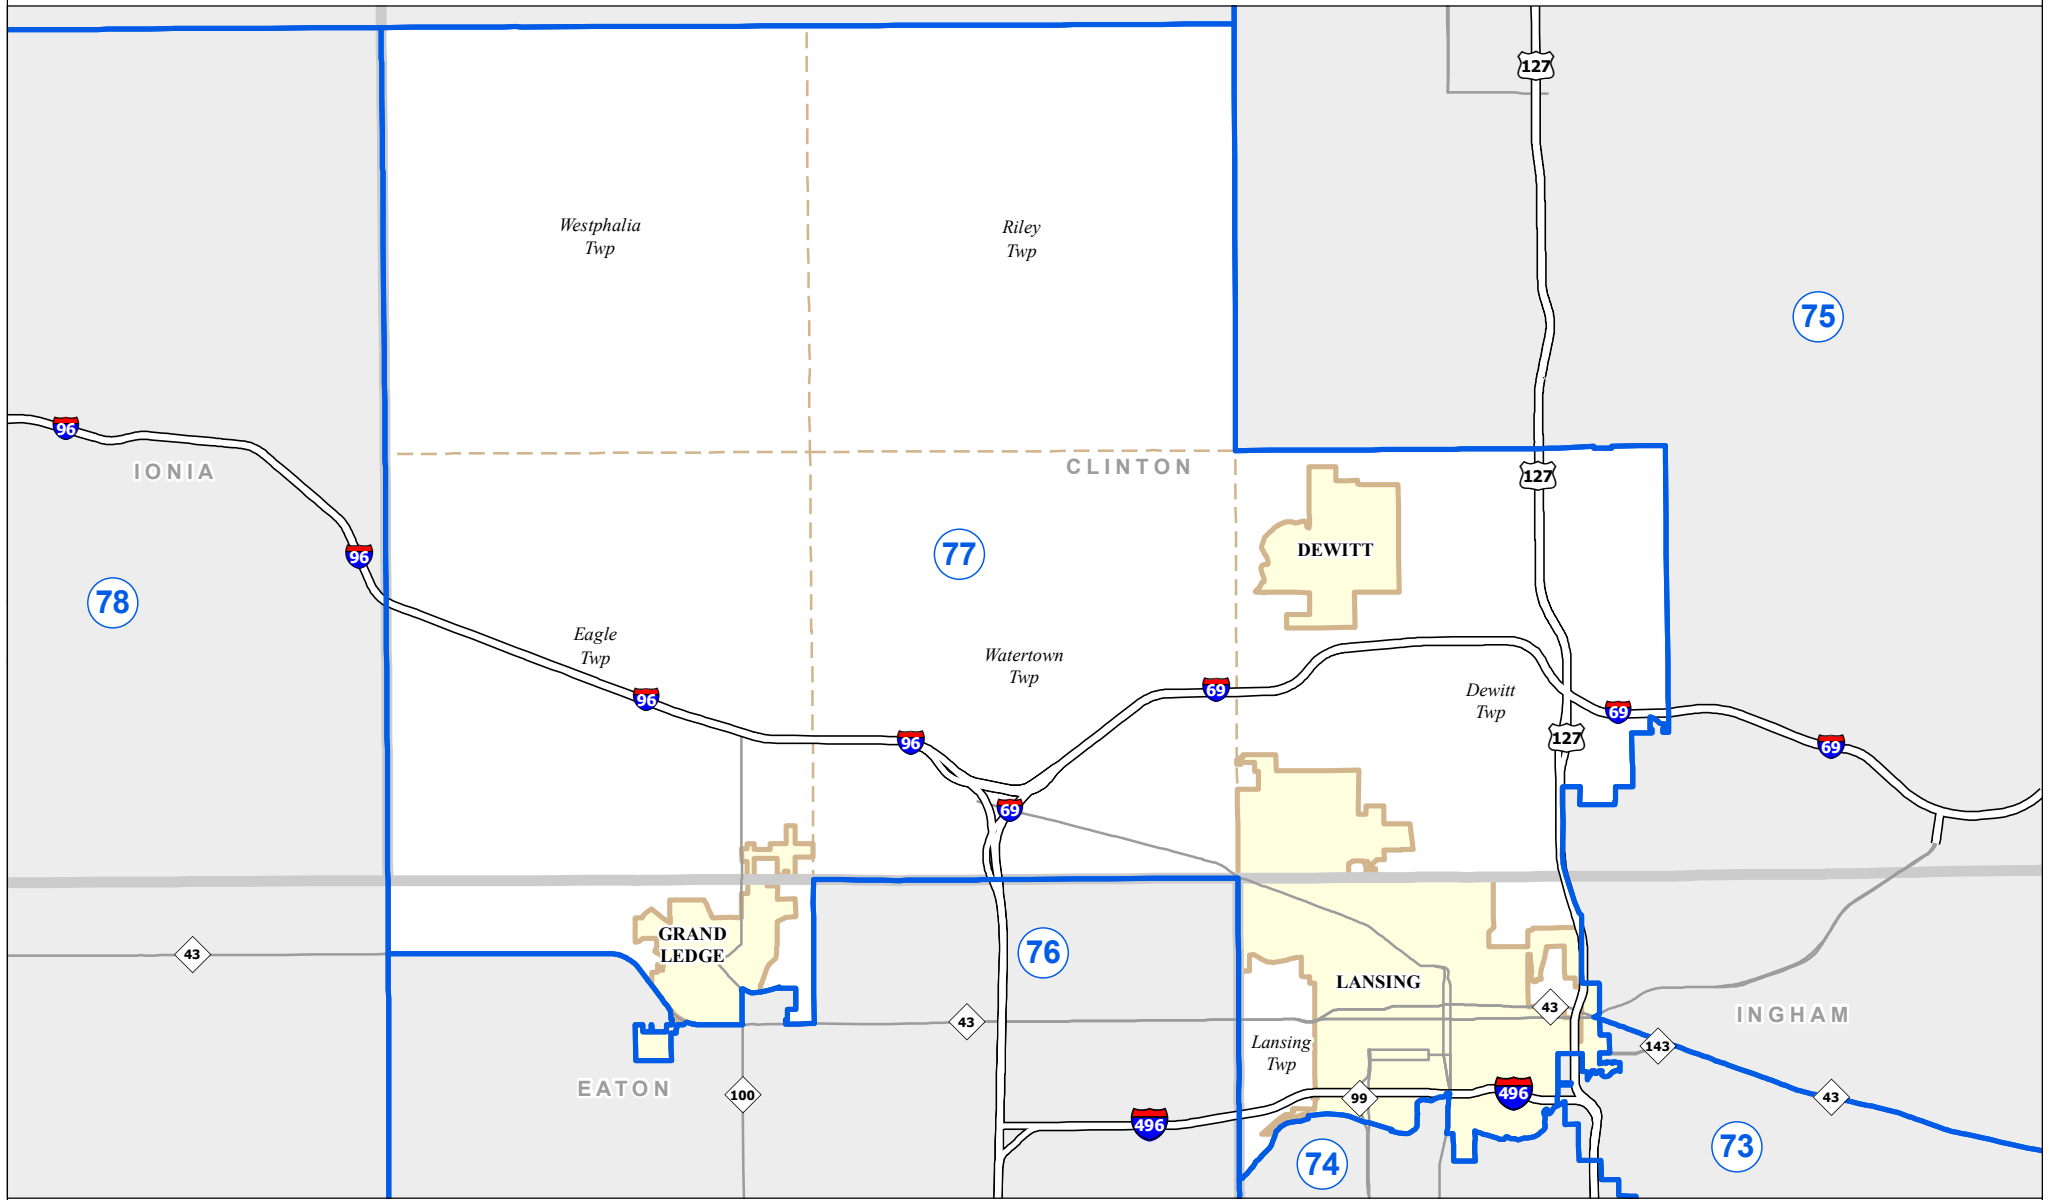

MICHIGAN STATE HOUSE DISTRICT 77

2021 Apportionment Plan

0 2.5 5 Miles

Source:
Base Map - Michigan Geographic Framework v17a, v20
House District Boundaries - 2021 Apportionment Plan as adopted by the
Michigan Independent Citizens Redistricting Commission on 12/29/2021
pursuant to its authority and duty in Article IV, Section 6 of the Michigan
Constitution of 1963

Legend					
	House District		County		Freeway
	City		Township		Highway

Michigan House of Representatives

District 77

Clinton County (part)

De Witt city

De Witt Township (part)

Eagle Township

Riley Township

Watertown Township

Westphalia Township

Eaton County (part)

Grand Ledge city (part)

Oneida Charter Township (part)

Ingham County (part)

Lansing city (part)

Lansing Township (part)