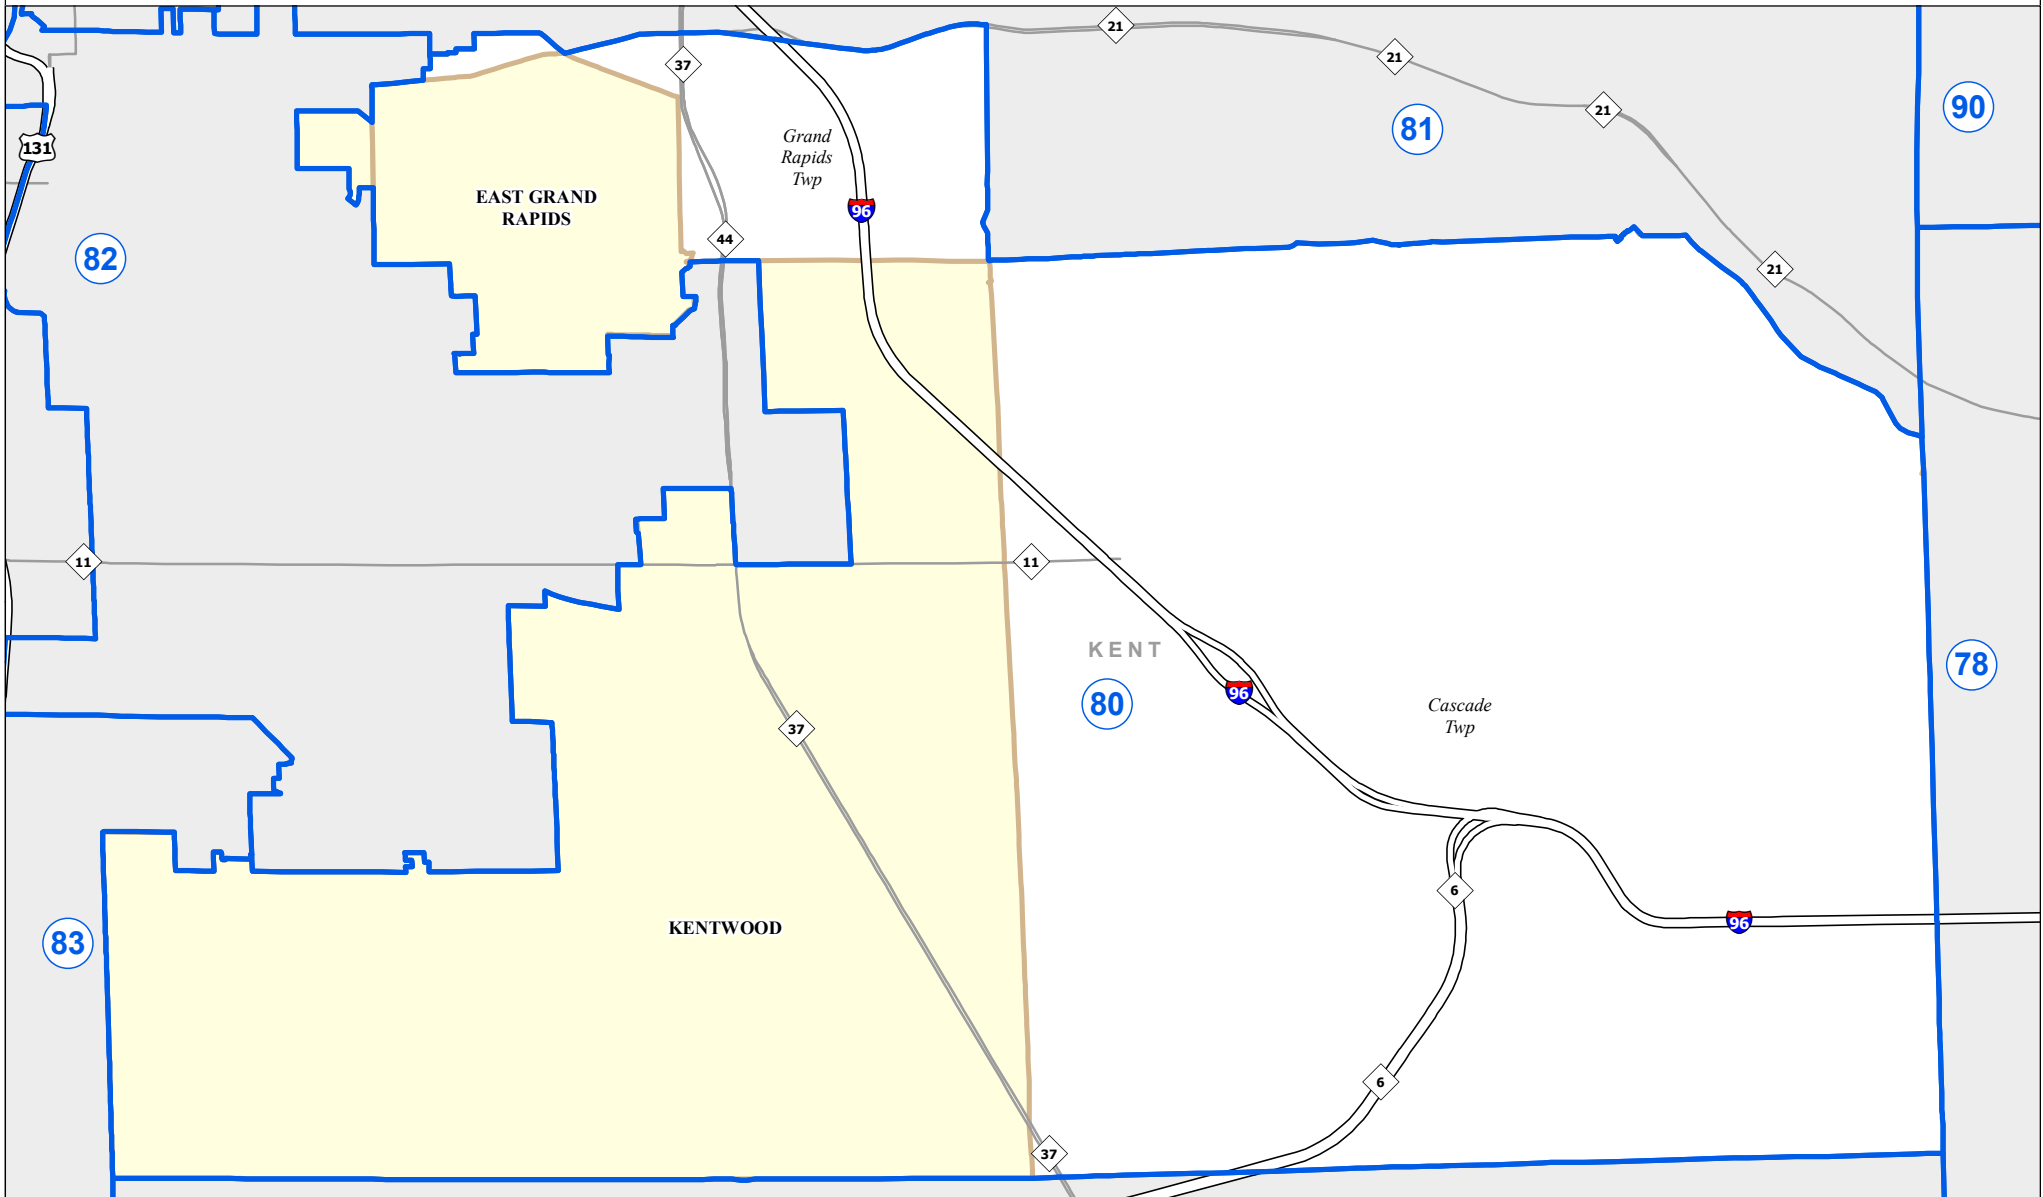

MICHIGAN STATE HOUSE DISTRICT 80

2021 Apportionment Plan

Source:
Base Map - Michigan Geographic Framework v17a, v20
House District Boundaries - 2021 Apportionment Plan as adopted by the
Michigan Independent Citizens Redistricting Commission on 12/29/2021
pursuant to its authority and duty in Article IV, Section 6 of the Michigan
Constitution of 1963

Legend					
	House District		County		Freeway
	City		Township		Highway

Michigan House of Representatives

District 80

Kent County (part)

Cascade Township

East Grand Rapids city

Grand Rapids city (part)

Grand Rapids Charter Twp. (part)

Kentwood city

2021 Apportionment Plan as adopted by the Michigan Independent Citizens Redistricting Commission on 12/28/2021 pursuant to its authority and duty in Article IV, Section 6 of the Michigan Constitution of 1963.