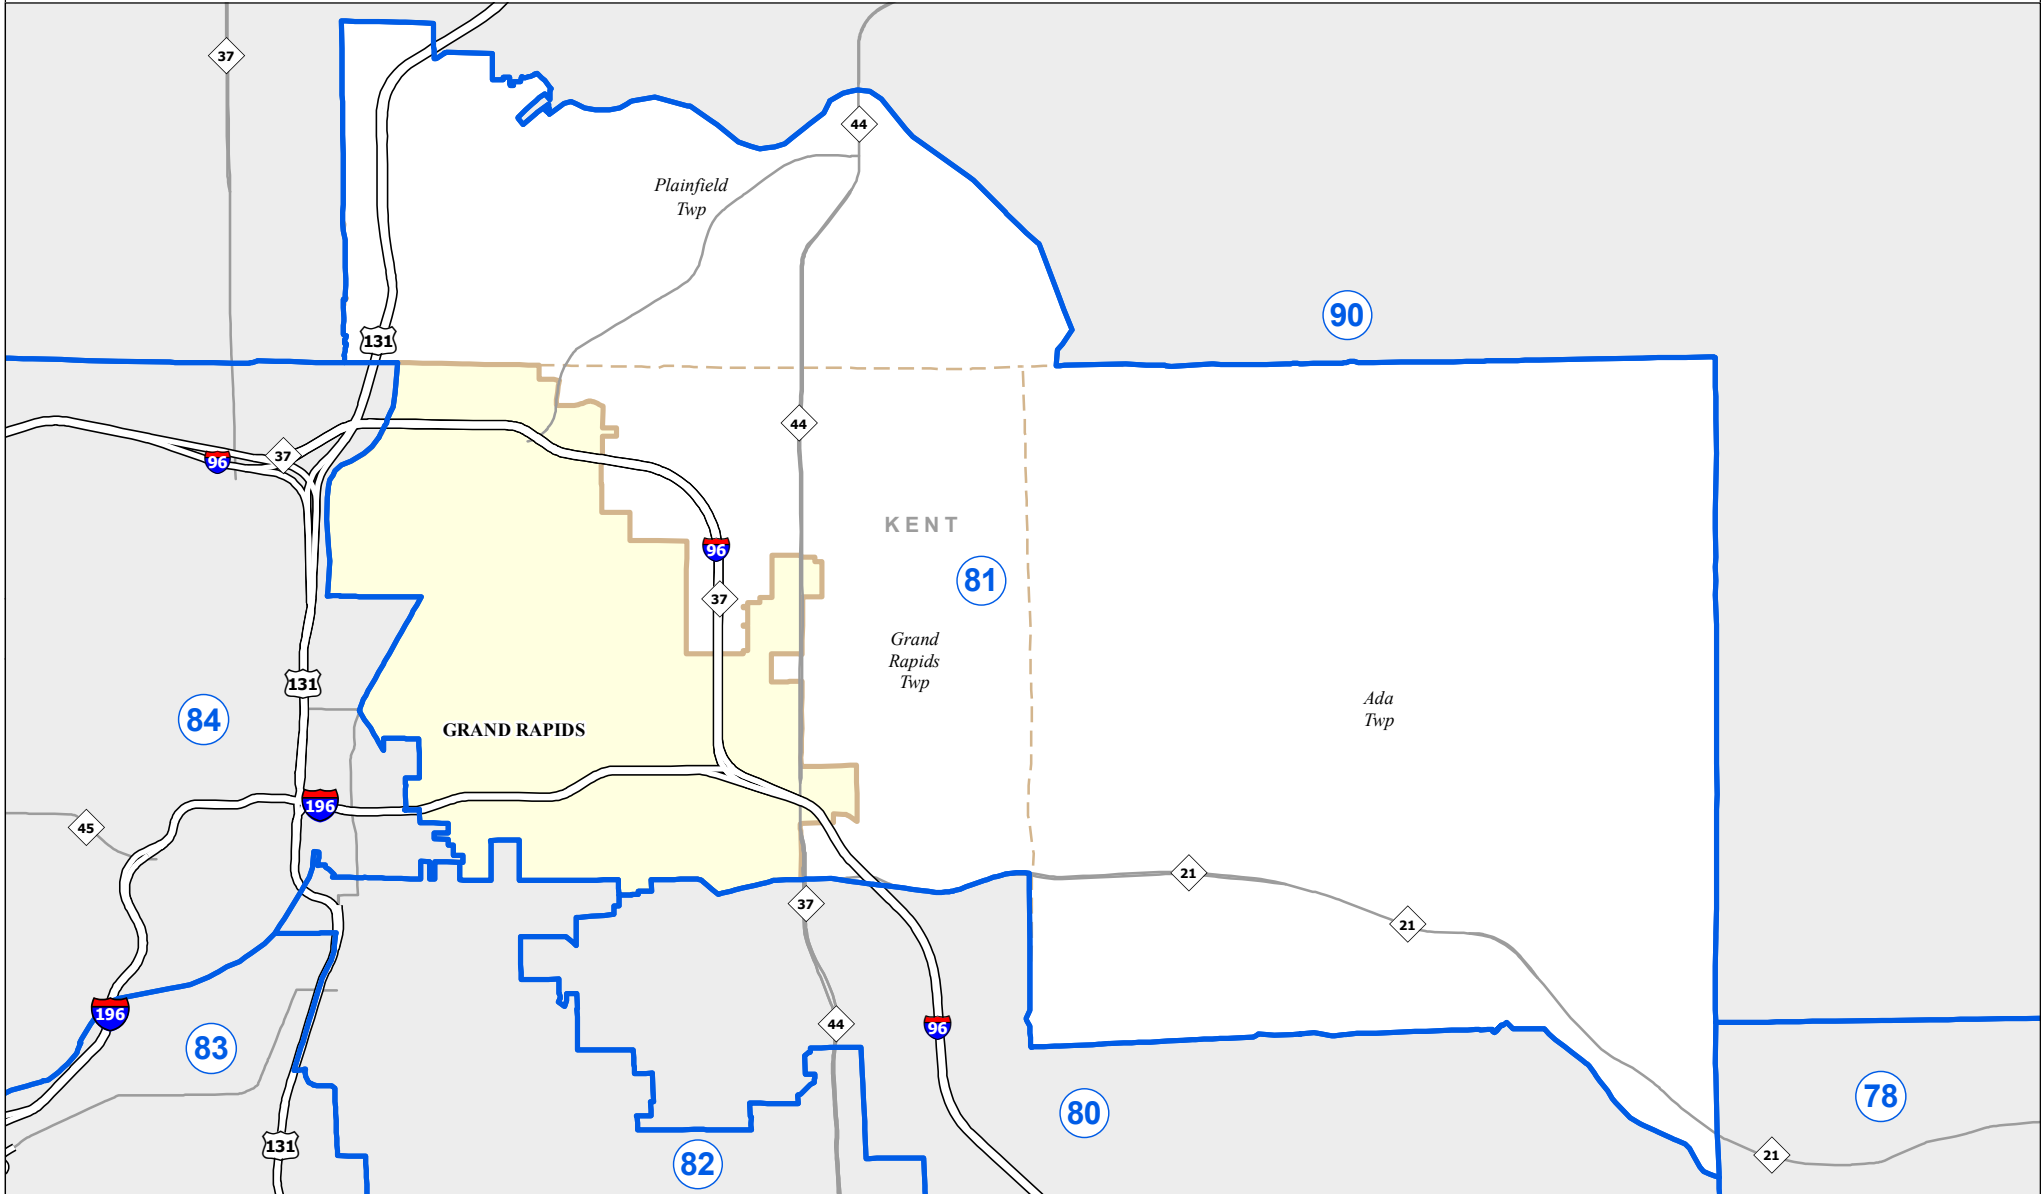

MICHIGAN STATE HOUSE DISTRICT 81 2021 Apportionment Plan

0 2.5 5 Miles

Source:
Base Map - Michigan Geographic Framework v17a, v20
House District Boundaries - 2021 Apportionment Plan as adopted by the
Michigan Independent Citizens Redistricting Commission on 12/29/2021
pursuant to its authority and duty in Article IV, Section 6 of the Michigan
Constitution of 1963

Legend					
	House District		County		Freeway
	City		Township		Highway

Michigan House of Representatives

District 81

Kent County (part)

Ada Township

Grand Rapids city (part)

Grand Rapids Charter Twp. (part)

Plainfield Township (part)

2021 Apportionment Plan as adopted by the Michigan Independent Citizens Redistricting Commission on 12/28/2021 pursuant to its authority and duty in Article IV, Section 6 of the Michigan Constitution of 1963.