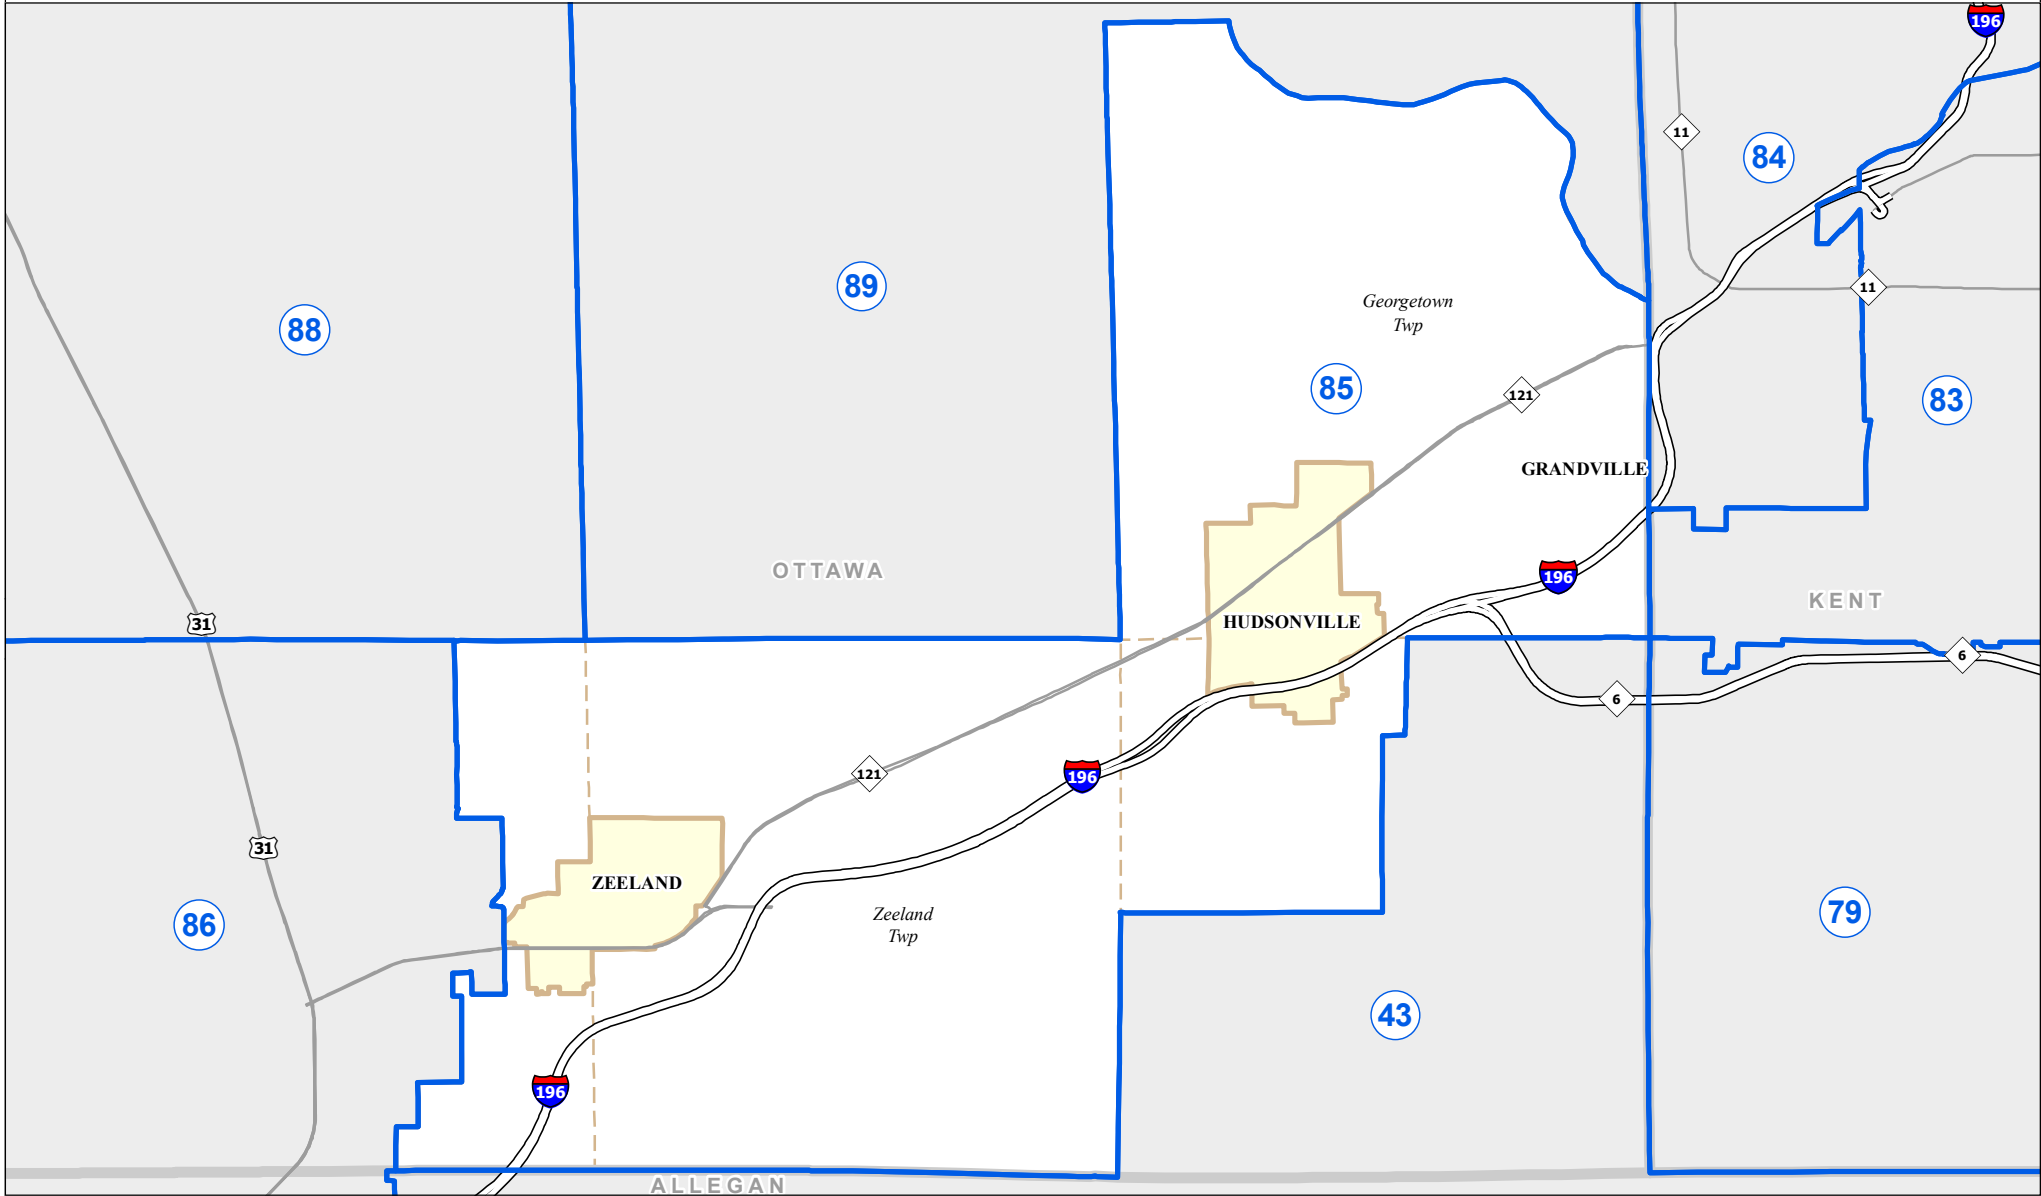

MICHIGAN STATE HOUSE DISTRICT 85

2021 Apportionment Plan

0 2.5 5 Miles

Source:
Base Map - Michigan Geographic Framework v17a, v20
House District Boundaries - 2021 Apportionment Plan as adopted by the
Michigan Independent Citizens Redistricting Commission on 12/29/2021
pursuant to its authority and duty in Article IV, Section 6 of the Michigan
Constitution of 1963

| Legend | | | | | |
|--------|----------------|--|----------|--|---------|
| | House District | | County | | Freeway |
| | City | | Township | | Highway |

Michigan House of Representatives

District 85

Ottawa County (part)
Georgetown Township
Holland Township (part)
Hudsonville city
Jamestown Township (part)
Zeeland city
Zeeland Township

2021 Apportionment Plan as adopted by the Michigan Independent Citizens Redistricting Commission on 12/28/2021 pursuant to its authority and duty in Article IV, Section 6 of the Michigan Constitution of 1963.