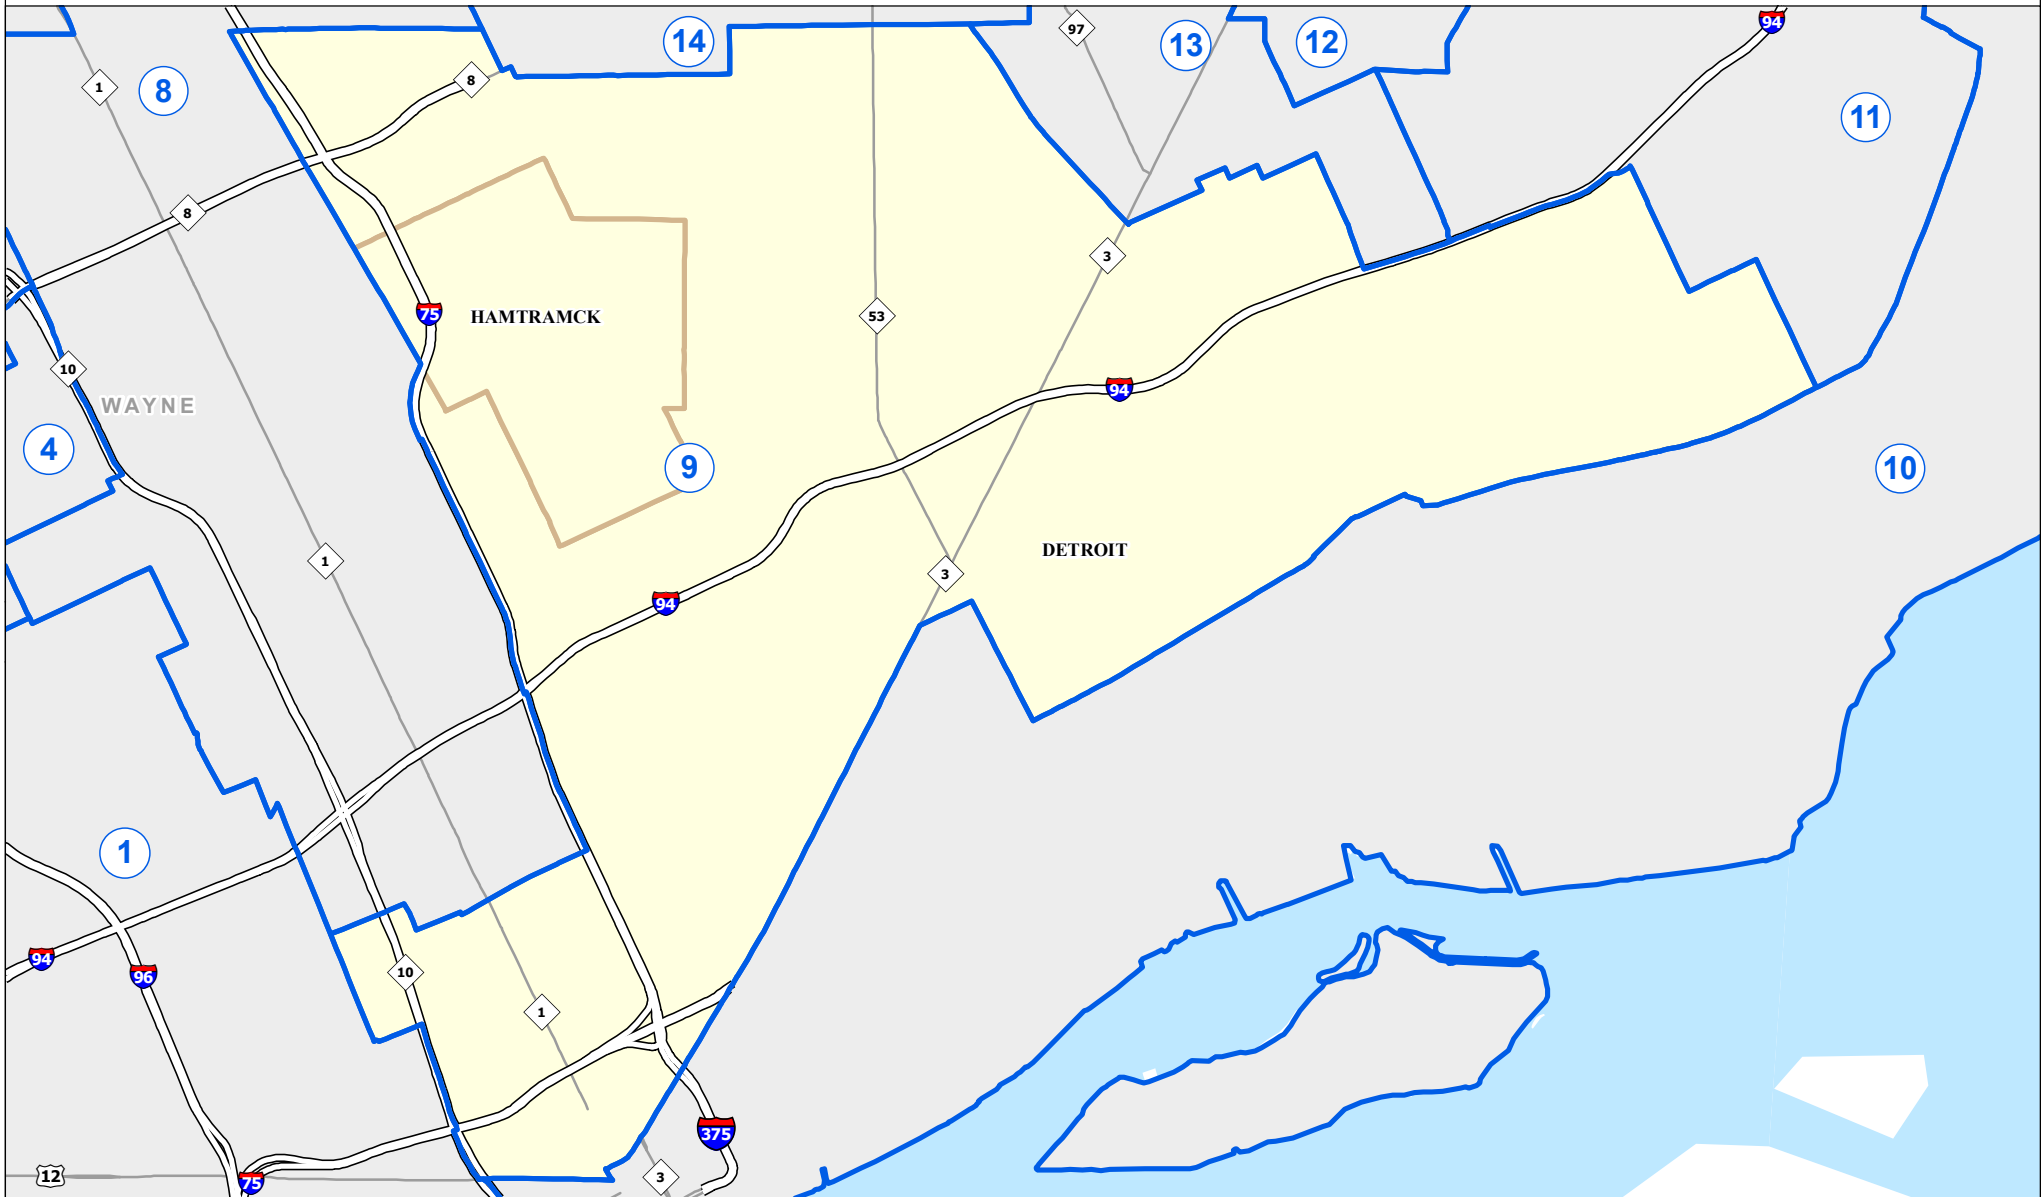

MICHIGAN STATE HOUSE DISTRICT 9 2021 Apportionment Plan

Source:
Base Map - Michigan Geographic Framework v17a, v20
House District Boundaries - 2021 Apportionment Plan as adopted by the
Michigan Independent Citizens Redistricting Commission on 12/29/2021
pursuant to its authority and duty in Article IV, Section 6 of the Michigan
Constitution of 1963

Legend			
	House District		County
	City		Township
			Freeway
			Highway

Michigan House of Representatives

District 9

Wayne County (part)
Detroit city (part)
Hamtramck city

2021 Apportionment Plan as adopted by the Michigan Independent Citizens Redistricting Commission on 12/28/2021 pursuant to its authority and duty in Article IV, Section 6 of the Michigan Constitution of 1963.