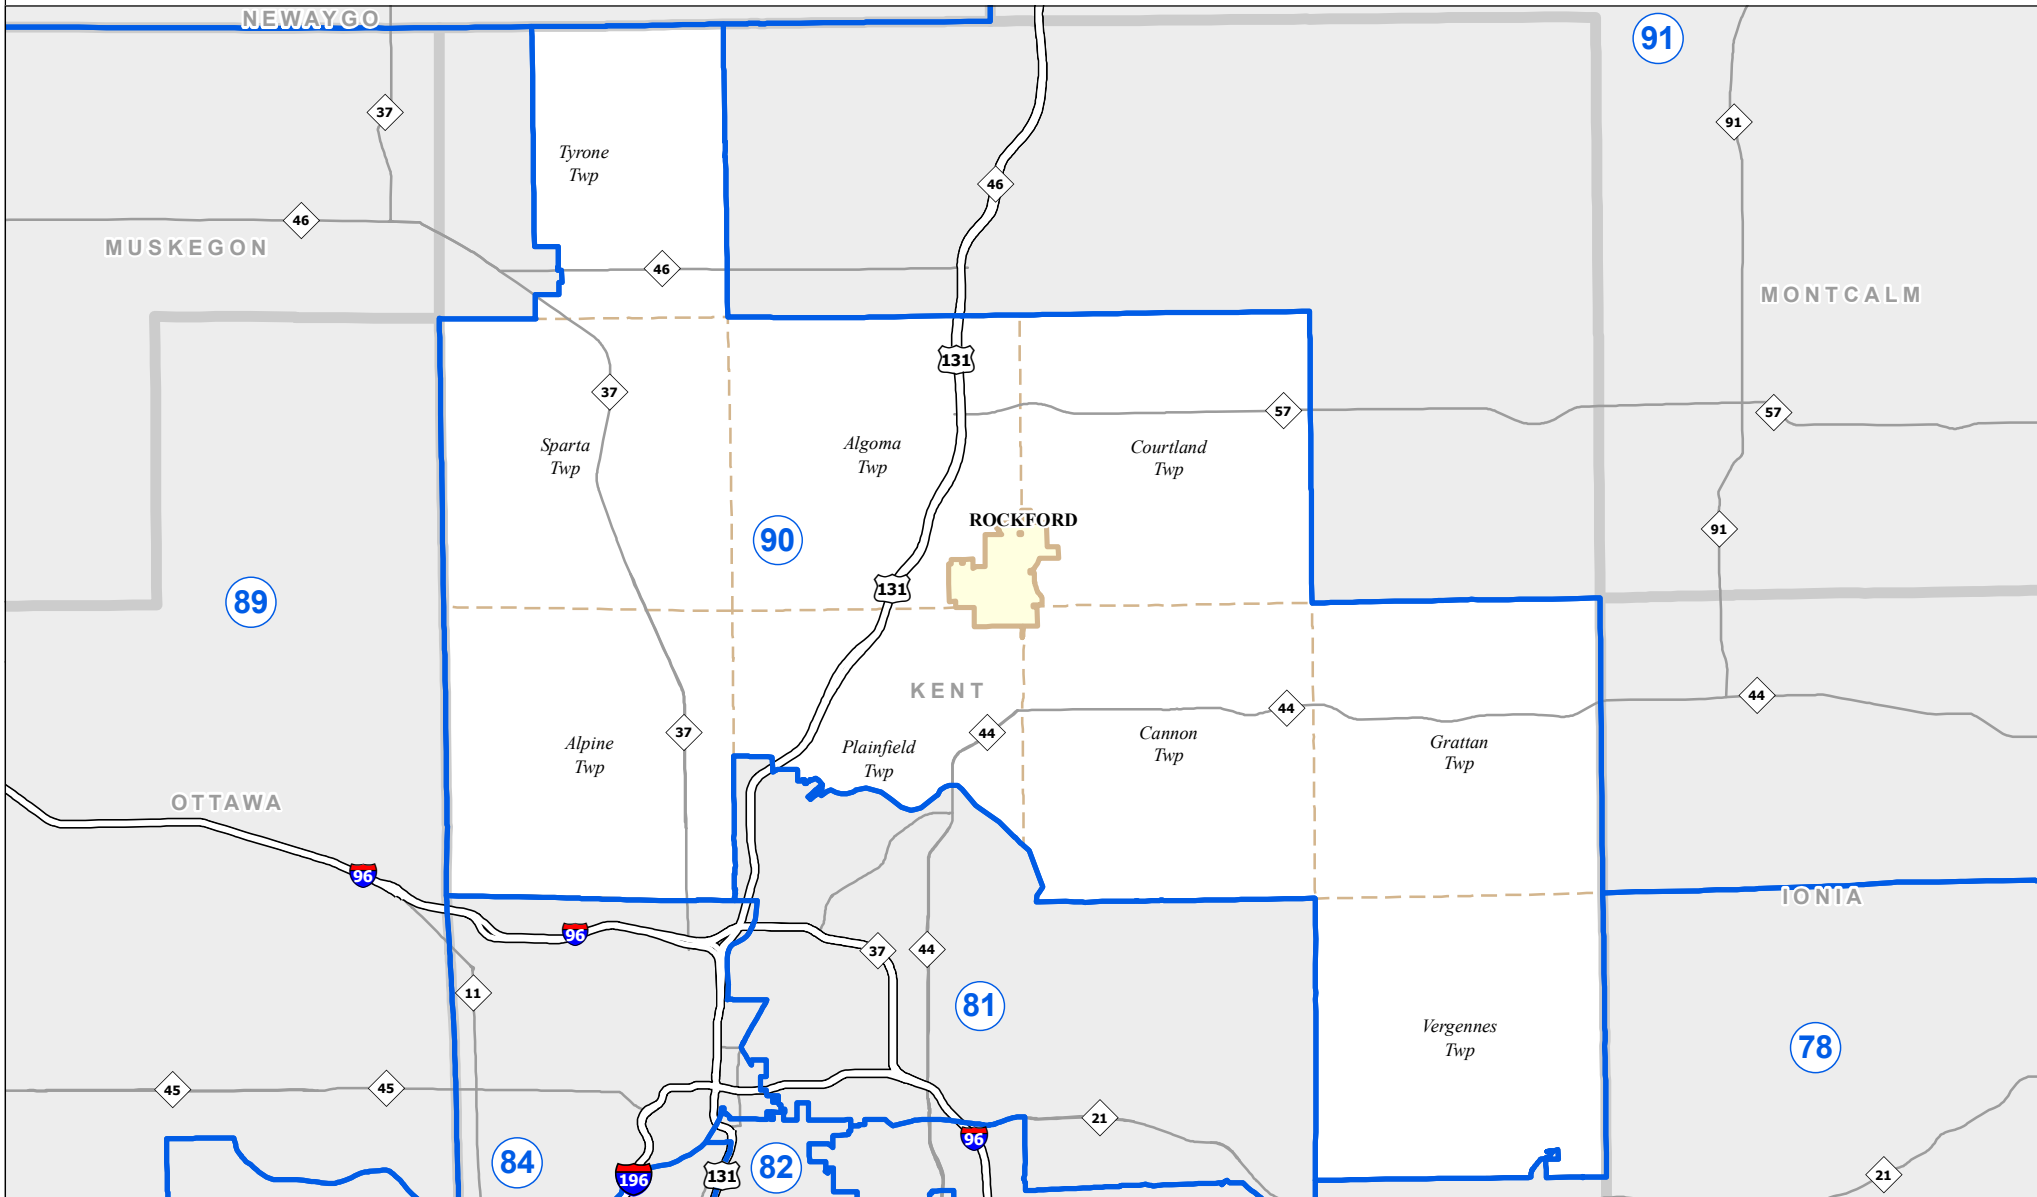

MICHIGAN STATE HOUSE DISTRICT 90

2021 Apportionment Plan

Source:
 Base Map - Michigan Geographic Framework v17a, v20
 House District Boundaries - 2021 Apportionment Plan as adopted by the
 Michigan Independent Citizens Redistricting Commission on 12/29/2021
 pursuant to its authority and duty in Article IV, Section 6 of the Michigan
 Constitution of 1963

| Legend | | | |
|--------|----------------|--|----------|
| | House District | | County |
| | City | | Township |
| | | | Freeway |
| | | | Highway |

Michigan House of Representatives

District 90

Kent County (part)

Algoma Township

Alpine Township

Cannon Township

Courtland Township

Grattan Township

Plainfield Township (part)

Rockford city

Sparta Township

Tyrone Township (part)

Vergennes Township

2021 Apportionment Plan as adopted by the Michigan Independent Citizens Redistricting Commission on 12/28/2021 pursuant to its authority and duty in Article IV, Section 6 of the Michigan Constitution of 1963.