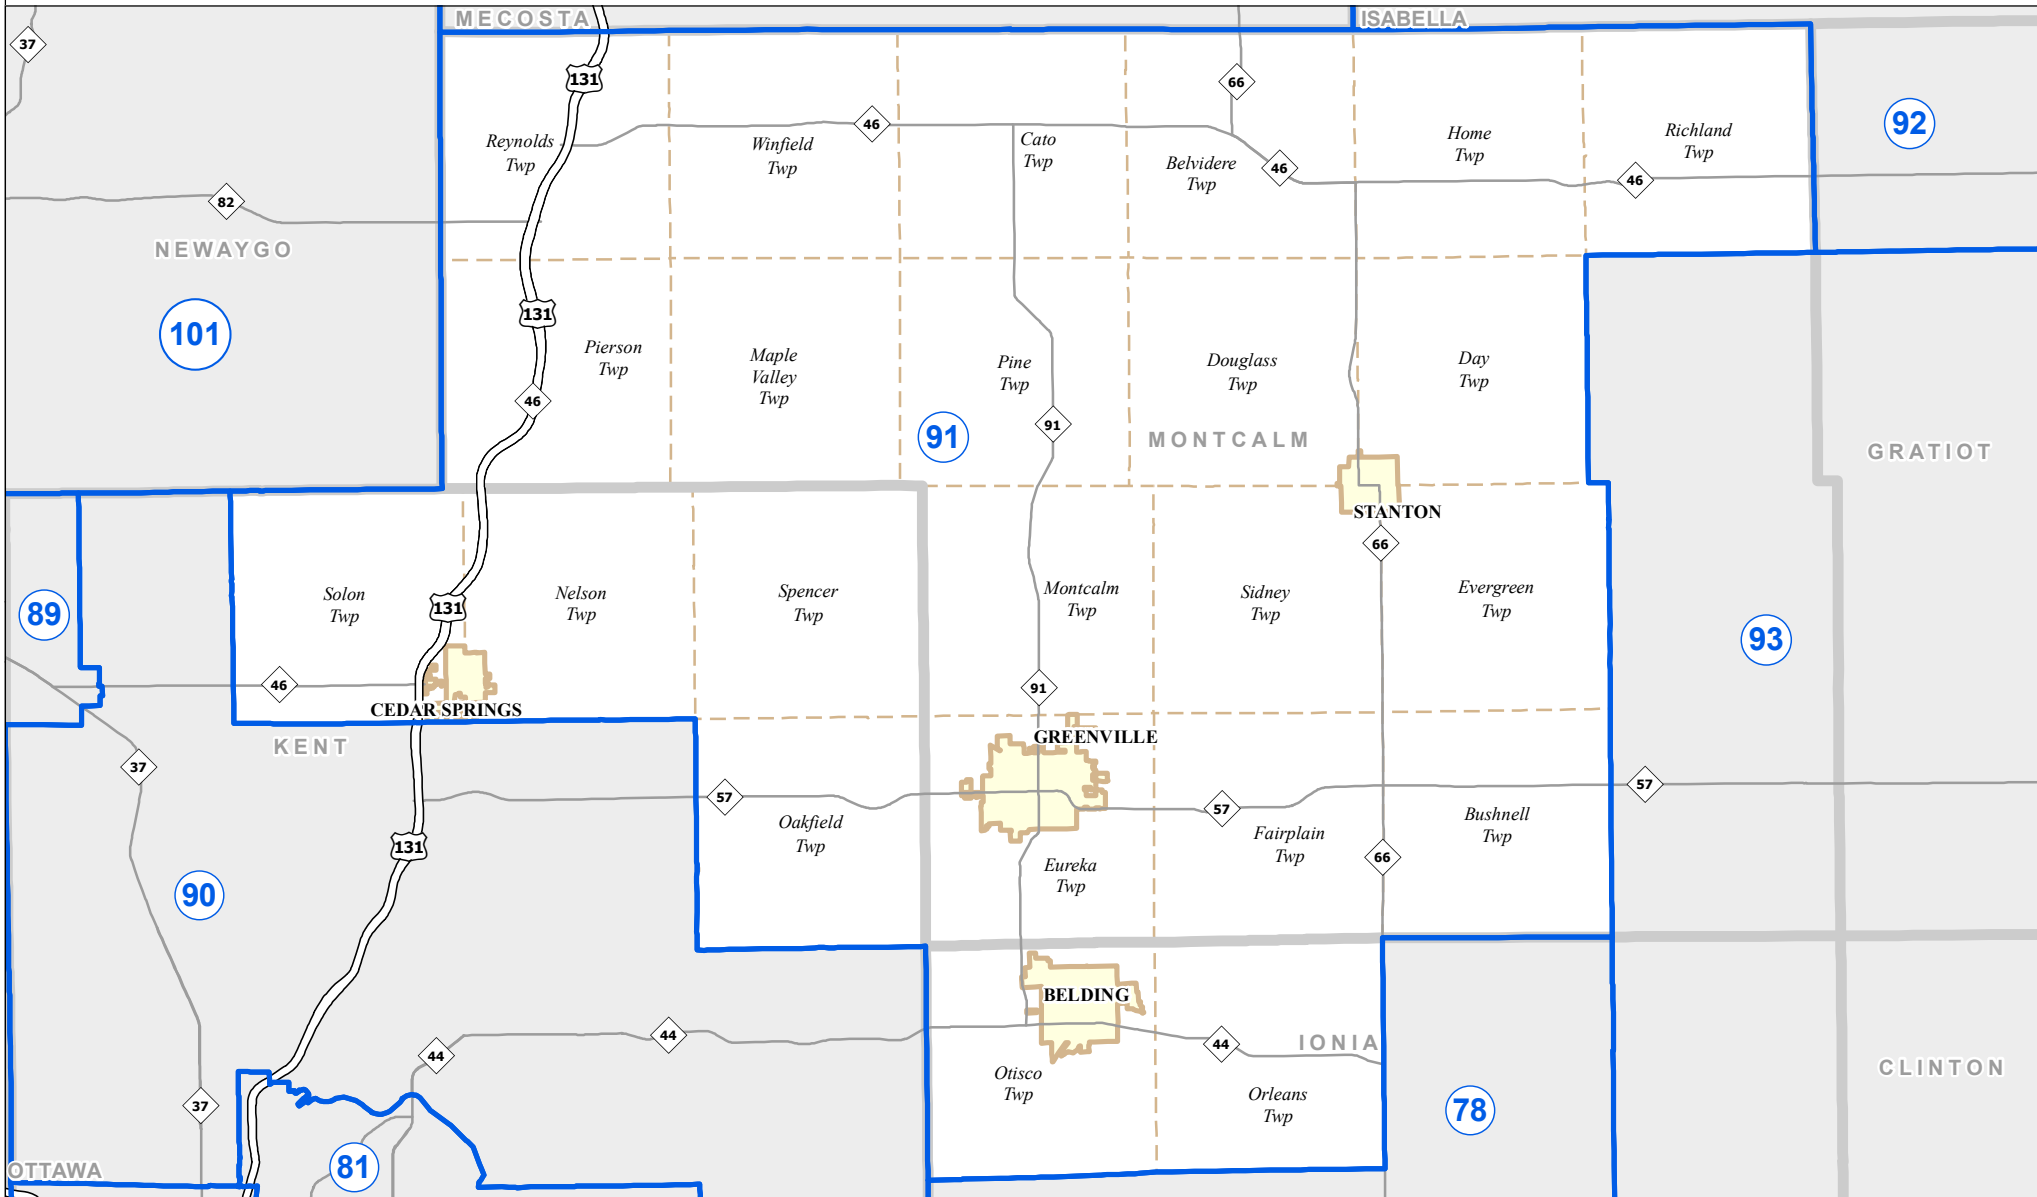

# MICHIGAN STATE HOUSE DISTRICT 91

## 2021 Apportionment Plan

Source:  
 Base Map - Michigan Geographic Framework v17a, v20  
 House District Boundaries - 2021 Apportionment Plan as adopted by the  
 Michigan Independent Citizens Redistricting Commission on 12/29/2021  
 pursuant to its authority and duty in Article IV, Section 6 of the Michigan  
 Constitution of 1963

**Legend**

House District	County	Freeway
City	Township	Highway

Oakfield Township

Solon Township

Spencer Township

Tyrone Township (part)

Montcalm County (part)

Belvidere Township

Bushnell Township

Cato Township